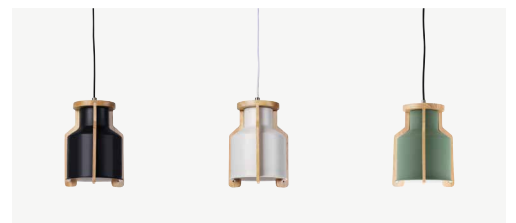

Kells

Metal and Wood Pendant

A Nordic-inspired design featuring a metal pendant enclosed with a three-pronged plywood frame.

106253
Black

106254
White

106279
Green

Category	Pendant
Colour / Finish	White
Materials	Metal and wood
Dimensions (mm)	DIA180 x H228
Weight	840g
Suspension	1600mm
Globe	E27 fitting
Warranty	3 Year Residential