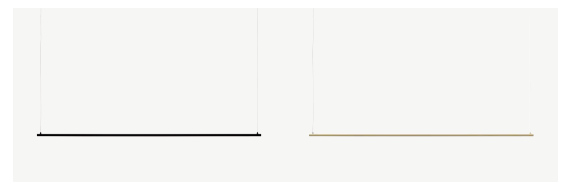

106012

Ingot

LED Pendant

This crisp linear pendant ticks so many boxes when it comes to interiors. It possesses versatility across different styles and applications.

106012-BK
Black

106012-BB
Brushed Brass

Category	Pendant
Colour / Finish	Black and brushed brass
Materials	Aluminium
Power Rating	20W
Input Voltage	200-240V AC
Light Output	1400 lumens
Colour Temp.	3000K
Dimensions (mm)	L1200 x D15 x H15
Suspension	1200mm
Weight	650g
Beam Angle	120°
CRI	>90
IP Rating	IP20
Globe	In-built LED
Warranty	5 Year Residential