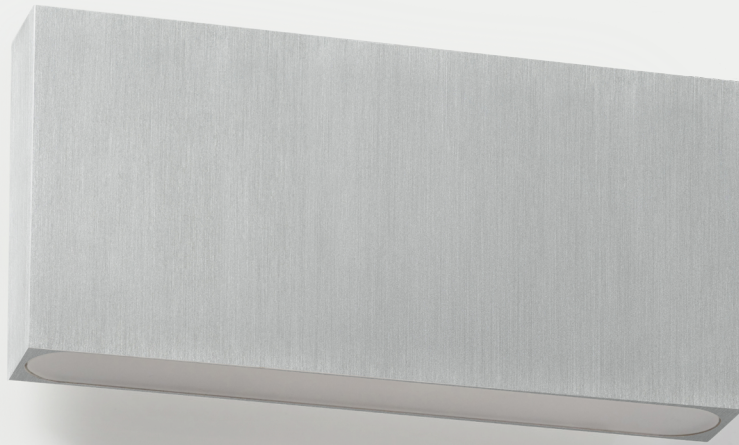

105182

Goelz

IP65 Aluminium Exterior Light

An aluminium wall light in two size variants. This simple fixture shines from above and below, and is ideal for illuminating outdoor areas.

Category	Wall Light
Colour / Finish	Black or white
Materials	Aluminium
Power	6W / 10W
Light Output	670 / 1050 lumens
Colour Temp.	3000K
Dimensions (mm)	W135 x D30 x H90 W175 x D30 x H90
Weight	470g / 600g
CRI	>80
IP Rating	IP65
Lamp	In-built LED
Warranty	3 Year Residential

105182BK-100
Black 100

105182WH-100
White 100

105182BK-200
Black 200

105182WH-200
White 200

105182

Goelz

IP65 Aluminium Exterior Light

An aluminium wall light in two size variants. This simple fixture shines from above and below, and is ideal for illuminating outdoor areas.

105182BA-100

Brushed aluminium 100

105182BA-200

Brushed aluminium 200

Category	Wall Light
Colour / Finish	Brushed aluminium
Materials	Aluminium
Power	6W / 10W
Light Output	600 / 1000 lumens
Colour Temp.	3000K
Dimensions (mm)	W110 x D25 x H90 W200 x D45 x H94
Weight	470g / 600g
IP Rating	IP54
Lamp	In-built LED
Warranty	3 Year Residential