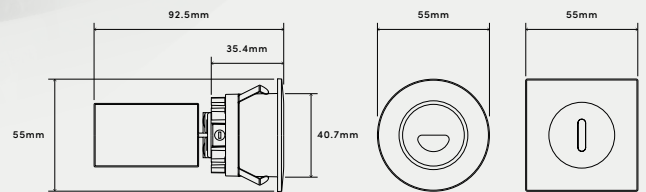

105110

Cambio

Aluminium LED Step Light

This series of mini step lights deliver powerful illumination in a tiny package. Suitable for use in wet areas such as the bathroom or kitchen, and featuring a fascia that snaps on easily with magnets, this low wattage, low glare step light will fulfil multiple interior design needs.

Category	Step Light
Colour / Finish	Black, white or silver
Materials	Polycarbonate and aluminium
Power Rating	3W
Voltage	200-240V AC
Driver Voltage	30-40V DC
Light Output	Eyelid - 28-38 lumens Slot - 36-50 lumens
Colour Temp.	3000K
Dimensions (mm)	W55 x H55 x D92.5
Cutout (mm)	DIA45
Dimmable	Yes
Beam Angle	Asymmetrical
CRI	>90
IP Rating	IP54
Lifespan	40,000 hours
Warranty	3 Year Residential