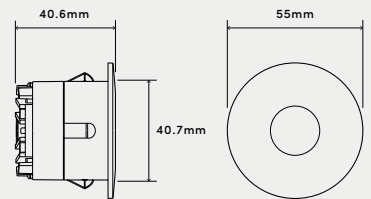

104334

Cambio Wall Washer

Recessed Wall Washer LED Downlight

This series of mini downlights delivers powerful illumination in a tiny package. Suitable for use in wet areas such as the bathroom or kitchen, and featuring a fascia that snaps on easily with magnets, this low wattage, low glare downlight will fulfil multiple interior design needs.

Category	Downlight
Colour / Finish	Black, white or silver
Materials	Aluminium
Power Rating	5W
Input Voltage	200-240V
Driver Output Voltage	30-40V DC
Light Output	95-145 lumens
Colour Temp.	3000K or 4000K
Dimensions (mm)	DIA55 x D40.6
Cutout (mm)	DIA45
CBUS Ready	No
Dimmable	Yes
Beam Angle	20° (asymmetric)
CRI	>90
IP Rating	IP54
IC Rating	IC-4
Globe	Bridgelux COB
Lifespan	40,000 hours
Warranty	3 Year Residential