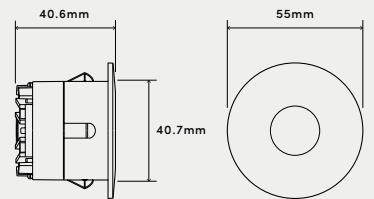

104324

Cambio Pinhole

Recessed Pinhole LED Downlight

This series of mini downlights delivers powerful illumination in a tiny package. Suitable for use in wet areas such as the bathroom or kitchen, and featuring a fascia that snaps on easily with magnets, this low wattage, low glare downlight will fulfil multiple interior design needs.

Category	Downlight
Colour / Finish	Black, white or silver
Materials	Aluminium
Power Rating	5W
Input Voltage	200-240V
Driver Output Voltage	30-40V DC
Light Output	220-345 lumens
Colour Temp.	3000K or 4000K
Dimensions (mm)	DIA55 x D40.6
Cutout (mm)	DIA45
CBUS Ready	No
Dimmable	Yes
Beam Angle	36°
CRI	>90
IP Rating	IP54
IC Rating	IC-4
Globe	Bridgelux COB
Lifespan	40,000 hours
Warranty	3 Year Residential