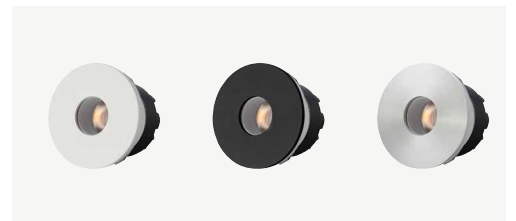

104324

Cambio Pinhole

Recessed Pinhole LED Downlight

This series of mini downlights delivers powerful illumination in a tiny package. Suitable for use in wet areas such as the bathroom or kitchen, and featuring a fascia that snaps on easily with magnets, this low wattage, low glare downlight will fulfil multiple interior design needs.

Category	Downlight
Colour / Finish	Black, white or silver
Materials	Aluminium
Power Rating	5W
Input Voltage	200-240V
Driver Output Voltage	30-40V DC
Light Output	220-345 lumens
Colour Temp.	3000K or 4000K
Dimensions (mm)	DIA55 x D40.6
Cutout (mm)	DIA45
CBUS Ready	No
Dimmable	Yes
Beam Angle	36°
CRI	>90
IP Rating	IP54
IC Rating	IC-4
Globe	Bridgelux COB
Lifespan	40,000 hours
Warranty	3 Year Residential

104324-WW
White, 3000K
104324-WN
White, 4000K

104324-BW
Black, 3000K
104324-BN
Black, 4000K

104324-SW
Silver, 3000K
104324-SN
Silver, 4000K