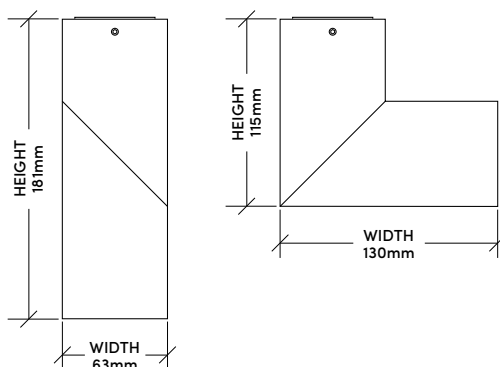

DIMENSIONS

Telephone 1300 LIGHTS

Email sales@lumilighting.com.au

www.lumilighting.com.au