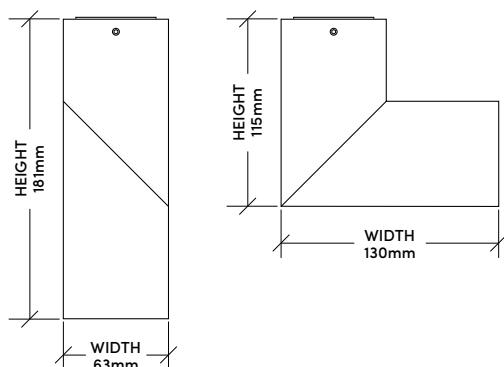

DIMENSIONS

Telephone 1300 LIGHTS

Email sales@lumilighting.com.au

www.lumilighting.com.au