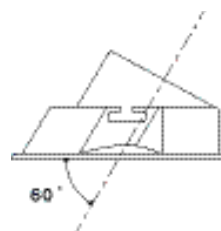

104311

Signature

Wall Washer Downlight

COB LED downlight with wall washer fascia and separate driver.

104311W
White

104311B
Black

| | |
|-----------------|---|
| Category | Downlight |
| Colour / Finish | White or black |
| Materials | Aluminium |
| Voltage | 220-240V AC |
| Dimensions (mm) | 6W - DIA98 x H78 9W - DIA98 x H94 13W - DIA98 x H94 |
| Cutout (mm) | DIA88-90 |
| CBUS Ready | Yes |
| Dimmable | Yes |
| Beam Angle | 60° |
| CRI | >82 |
| IP Rating | IP20 |
| IC Rating | IC-4 |
| Lamp | Bridgelux COB |
| Lifespan | 40,000+ Hours |
| Warranty | 3 Year Residential |

104311

Signature Wall Washer Downlight

6W MODULE

10W MODULE

13W MODULE

MODELS

| MODEL NO. | FASCIA COLOUR | POWER (W) | LIGHT OUTPUT (Lumens) | COLOUR TEMP (K) | BEAM ANGLE |
|----------------|---------------|-----------|-----------------------|-----------------|------------|
| 104311WW-6/60 | WHITE | 6 | 473 | 3000 | 60° |
| 104311WN-6/60 | WHITE | 6 | 491 | 4000 | 60° |
| 104311BW-6/60 | BLACK | 6 | 473 | 3000 | 60° |
| 104311BN-6/60 | BLACK | 6 | 491 | 4000 | 60° |
| 104311WW-13/60 | WHITE | 10 | 1229 | 3000 | 60° |
| 104311WN-13/60 | WHITE | 10 | 1285 | 4000 | 60° |
| 104311BW-13/60 | BLACK | 10 | 1229 | 3000 | 60° |
| 104311BN-13/60 | BLACK | 10 | 1285 | 4000 | 60° |
| 104311WW-17/60 | WHITE | 13 | 1546 | 3000 | 60° |
| 104311WN-17/60 | WHITE | 13 | 1616 | 4000 | 60° |
| 104311BW-17/60 | BLACK | 13 | 1546 | 3000 | 60° |
| 104311BN-17/60 | BLACK | 13 | 1616 | 4000 | 60° |