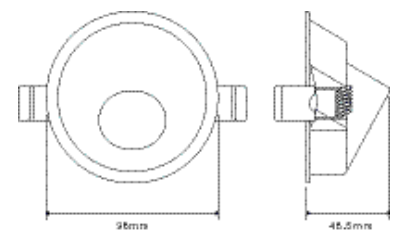

104311

Signature

Wall Washer Downlight

COB LED downlight with wall washer fascia and separate driver.

104311W
White

104311B
Black

| | |
|-----------------|---|
| Category | Downlight |
| Colour / Finish | White or black |
| Materials | Aluminium |
| Voltage | 220-240V AC |
| Dimensions (mm) | 6W - DIA98 x H78 9W - DIA98 x H94 13W - DIA98 x H94 |
| Cutout (mm) | DIA88-90 |
| CBUS Ready | Yes |
| Dimmable | Yes |
| Beam Angle | 60° |
| CRI | >82 |
| IP Rating | IP20 |
| IC Rating | IC-4 |
| Lamp | Bridgelux COB |
| Lifespan | 40,000+ Hours |
| Warranty | 3 Year Residential |

104311

Signature Wall Washer Downlight

6W MODULE

10W MODULE

13W MODULE

MODELS

| MODEL NO. | FASCIA COLOUR | POWER (W) | LIGHT OUTPUT (Lumens) | COLOUR TEMP (K) | BEAM ANGLE |
|----------------|---------------|-----------|-----------------------|-----------------|------------|
| 104311WW-6/60 | WHITE | 6 | 473 | 3000 | 60° |
| 104311WN-6/60 | WHITE | 6 | 491 | 4000 | 60° |
| 104311BW-6/60 | BLACK | 6 | 473 | 3000 | 60° |
| 104311BN-6/60 | BLACK | 6 | 491 | 4000 | 60° |
| 104311WW-13/60 | WHITE | 10 | 1229 | 3000 | 60° |
| 104311WN-13/60 | WHITE | 10 | 1285 | 4000 | 60° |
| 104311BW-13/60 | BLACK | 10 | 1229 | 3000 | 60° |
| 104311BN-13/60 | BLACK | 10 | 1285 | 4000 | 60° |
| 104311WW-17/60 | WHITE | 13 | 1546 | 3000 | 60° |
| 104311WN-17/60 | WHITE | 13 | 1616 | 4000 | 60° |
| 104311BW-17/60 | BLACK | 13 | 1546 | 3000 | 60° |
| 104311BN-17/60 | BLACK | 13 | 1616 | 4000 | 60° |