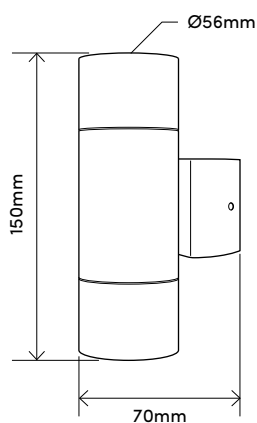

104114BK

Avesta

Exterior Wall Light

Exterior wall light in matt black with 2 x GU10 fittings.

Category	Wall Light
Colour / Finish	Matt black
Material	Aluminium
Light Output	1500 lumens
Voltage	220-240V AC
Dimensions	W90mm x D70mm x H150mm
IP Rating	IP54
Globe	2 x GU10 fittings
Warranty	3 Year Residential

104114SR

Avesta

Exterior Wall Light

Exterior wall light in silver with 2 x GU10 fittings.

Category	Wall Light
Colour / Finish	Silver
Material	Aluminium
Light Output	1500 lumens
Voltage	220-240V AC
Dimensions	W90mm x D70mm x H150mm
IP Rating	IP54
Globe	2 x GU10 fittings
Warranty	3 Year Residential