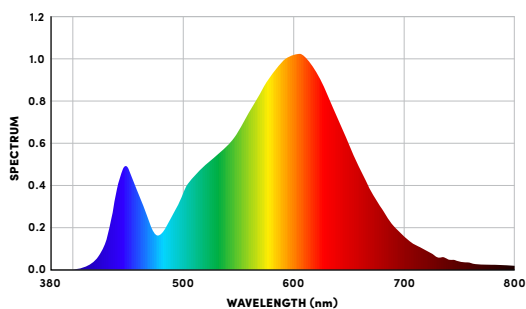

104082

Signature

Small Deep Recessed Downlight

LED COB downlight with small deep-recessed fascia and separate driver.

Category	Downlight
Colour / Finish	White, black
Materials	Aluminium
Power Rating	6W / 13W / 17W
Voltage	220-240V AC
Light Output	6W 480 / 510 lumens 13W 1210 / 1300 lumens 17W 1500 / 1600 lumens
Colour Temp.	3000K / 4000K
Dimensions	DIA85mm
Cutout	DIA75-77mm
CBUS Ready	Yes
Dimmable	Yes
Beam Angle	60°
CRI	>82
IP Rating	IP40
IC Rating	CA90
Lifespan	40,000+ Hours
Warranty	3 Year Residential

PHOTOMETRIC PERFORMANCE

104082

Signature

Small Deep Recessed Downlight

Fascia Colour		Colour Temp		Power			Beam Angle	SKU
White	Black	3000K	4000K	6W	13W	17W	60°	
•		•		•			•	104082WW-6/60
•			•	•			•	104082WN-6/60
	•	•		•			•	104082BW-6/60
	•		•	•			•	104082BN-6/60
•		•			•		•	104082WW-13/60
•			•		•		•	104082WN-13/60
	•	•			•		•	104082BW-13/60
	•		•		•		•	104082BN-13/60
•		•				•	•	104082WW-17/60
•			•			•	•	104082WN-17/60
	•	•				•	•	104082BW-17/60
	•		•			•	•	104082BN-17/60