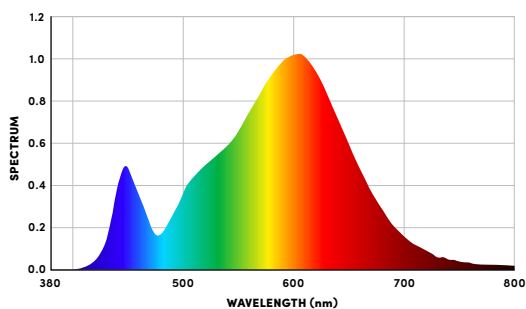

104080

Signature

Double Square Gimbal Downlight

Double COB LED downlight with gimbal fascia and separate driver.

Category	Downlight
Colour / Finish	White, black
Materials	Aluminium
Power Rating	6W / 13W / 17W
Voltage	220-240V AC
Light Output	2 x 6W 960 / 1020 lumens 2 x 13W 2420 / 2600 lumens 2 x 17W 3000 / 3200 lumens
Colour Temp.	3000K / 4000K
Dimensions	L200mm x W110mm
Cutout	L190mm x W100mm
CBUS Ready	Yes
Dimmable	Yes
Beam Angle	60°
CRI	>82
IP Rating	IP40
IC Rating	CA90
Lifespan	40,000+ Hours
Warranty	3 Year Residential

PHOTOMETRIC PERFORMANCE

104080

Signature

Double Square Gimbal Downlight

Fascia Colour		Colour Temp		Power			Beam Angle	SKU
White	Black	3000K	4000K	6W	13W	17W	60°	
•		•		•			•	104080WW-6/60
•			•	•			•	104080WN-6/60
	•	•		•			•	104080BW-6/60
	•		•	•			•	104080BN-6/60
•		•			•		•	104080WW-13/60
•			•		•		•	104080WN-13/60
	•	•			•		•	104080BW-13/60
	•		•		•		•	104080BN-13/60
•		•				•	•	104080WW-17/60
•			•			•	•	104080WN-17/60
	•	•				•	•	104080BW-17/60
	•		•			•	•	104080BN-17/60