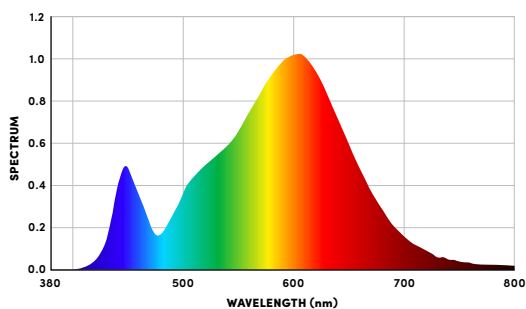

104078

Signature

Deep Recessed Downlight

COB LED downlight with large deep recessed fascia and separate driver.

Category	Downlight
Colour / Finish	White, black
Materials	Aluminium
Power Rating	6W / 13W / 17W
Voltage	220-240V AC
Light Output	6W 480 / 510 lumens 13W 1210 / 1300 lumens 17W 1500 / 1600 lumens
Colour Temp.	3000K, 4000K
Dimensions	DIA100mm
Cutout	DIA90-92mm
CBUS Ready	Yes
Dimmable	Yes
Beam Angle	60°
CRI	>82
IP Rating	IP20
IC Rating	CA90
Lifespan	40,000+ Hours
Warranty	3 Year Residential

PHOTOMETRIC PERFORMANCE

104078

Signature

Deep Recessed Downlight

Fascia Colour		Colour Temp		Power			Beam Angle	SKU
White	Black	3000K	4000K	6W	13W	17W	60°	
•		•		•			•	104078WW-6/60
•			•	•			•	104078WN-6/60
	•	•		•			•	104078BW-6/60
	•		•	•			•	104078BN-6/60
•		•			•		•	104078WW-13/60
•			•		•		•	104078WN-13/60
	•	•			•		•	104078BW-13/60
	•		•		•		•	104078BN-13/60
•		•				•	•	104078WW-17/60
•			•			•	•	104078WN-17/60
	•	•				•	•	104078BW-17/60
	•		•			•	•	104078BN-17/60