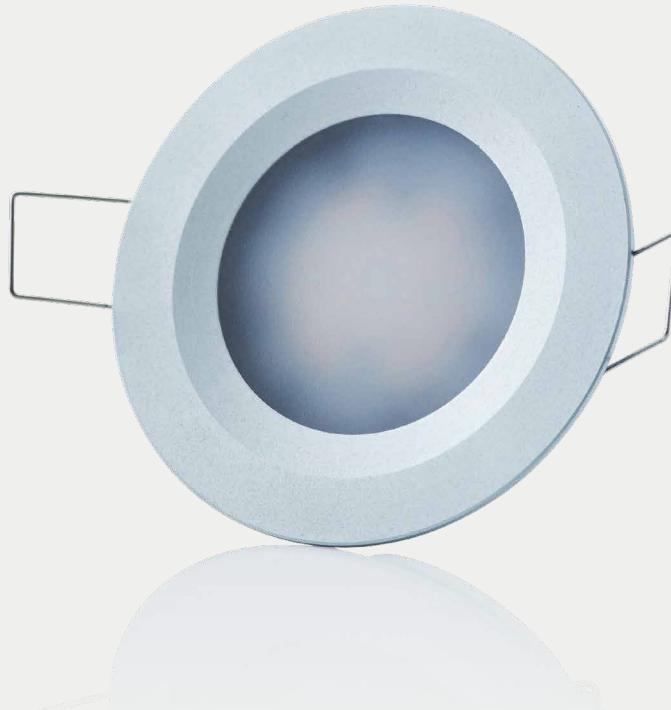

104062

## Lilo

Cabinet Light - Warm White

A discreet and energy efficient 3W LED cabinet recessed downlight. Features a slimline casing and a frosted glass front for an even distribution of light.

Category	<b>Cabinet Light</b>
Colour / Finish	<b>Silver</b>
Materials	<b>Aluminium</b>
Power Rating	<b>3W</b>
Light Output	<b>210 lumens</b>
Colour Temp.	<b>3000K</b>
Voltage	<b>10-25V AC/DC</b>
Dimensions (mm)	<b>DIA70 x H13.5</b>
Cutout (mm)	<b>DIA55 - False bottom recommended</b>
Warranty	<b>3 Year Residential</b>