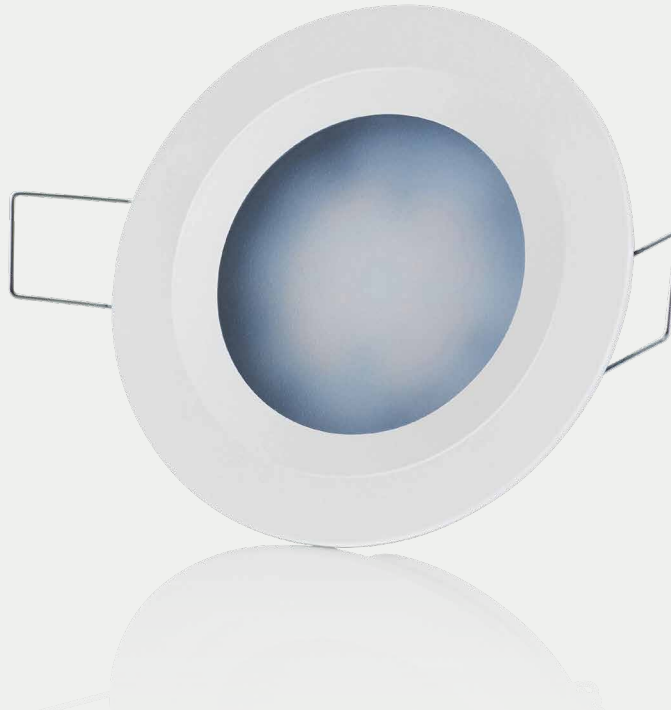

104059

Lilo

Cabinet Light - Warm White

A discreet and energy efficient 3W LED cabinet recessed downlight. Features a slimline casing and a frosted glass front for an even distribution of light.

Category	Cabinet Light
Colour / Finish	White
Materials	Aluminium
Power Rating	3W
Light Output	210 lumens
Colour Temp.	3000K
Voltage	10-25V AC/DC
Dimensions (mm)	DIA70 x H13.5
Cutout (mm)	DIA55 - False bottom recommended
Warranty	3 Year Residential