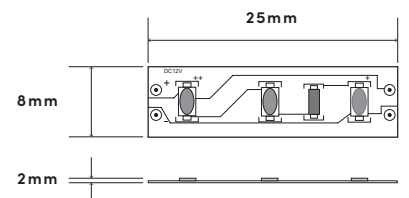

INCLUDED COMPONENTS

END CAPS

MOUNTING CLIPS

TAILS

VARIANTS

SKU	IP RATING	COLOUR TEMP.
104049	IP20	3000K
104050	IP20	4000K
104195	IP65	3000K
104196	IP65	4000K