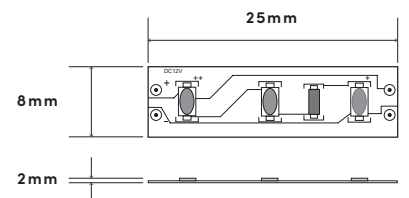

Category	Strip Lighting
Colour / Finish	Aluminium
Power Rating	9.6W/m
Colour Temp.	3000K, 4000K
Voltage	12V DC
Driver	12V DC Constant Voltage
Modular	Connect up to 10m
Wiring	Parallel
LEDs Per Metre	120
Cut Increments	25mm (3 LEDs)
Dimensions (mm)	L1000
CRI	>80
Warranty	3 Year Residential

INCLUDED COMPONENTS

END CAPS

MOUNTING CLIPS

TAILS

VARIANTS

SKU	IP RATING	COLOUR TEMP.
104047	IP20	3000K
104048	IP20	4000K
104193	IP65	3000K
104194	IP65	4000K