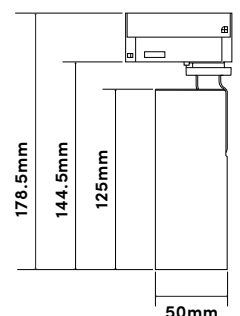

103002BW-T
Black, 3000K
103002BN-T
Black, 4000K

103002WW-T
White, 3000K
103002WN-T
White, 4000K

| | |
|-----------------|--------------------|
| Category | Ceiling Light |
| Colour / Finish | Black or white |
| Material | Aluminium |
| Power | 10W |
| Light Output | 870, 910 lumens |
| Colour Temp. | 3000K, 4000K |
| Voltage | 200-240V AC |
| Dimensions (mm) | DIA50 x L125 |
| Dimmable | Yes |
| Beam Angle | 36° |
| CRI | >80 |
| IP Rating | IP20 |
| Warranty | 3 Year Residential |

103002BW-S
Black, 3000K
103002BN-S
Black, 4000K

103002WW-S
White, 3000K
103002WN-S
White, 4000K

| | |
|-----------------|--------------------|
| Category | Ceiling Light |
| Colour / Finish | Black or white |
| Material | Aluminium |
| Power | 10W |
| Light Output | 870, 910 lumens |
| Colour Temp. | 3000K, 4000K |
| Voltage | 200-240V AC |
| Dimensions (mm) | DIA50 x L125 |
| Dimmable | Yes |
| Beam Angle | 36° |
| CRI | >80 |
| IP Rating | IP20 |
| Warranty | 3 Year Residential |

| | |
|-----------------|--------------------|
| Category | Ceiling Light |
| Colour / Finish | Black or white |
| Material | Aluminium |
| Power | 10W |
| Light Output | 870, 910 lumens |
| Colour Temp. | 3000K, 4000K |
| Voltage | 200-240V AC |
| Dimensions (mm) | DIA50 x L125 |
| Cutout (mm) | DIA68 |
| Dimmable | Yes |
| Beam Angle | 36° |
| CRI | >80 |
| IP Rating | IP20 |
| Warranty | 3 Year Residential |