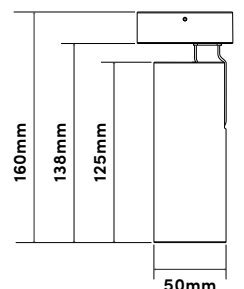

103002BW-S
Black, 3000K
103002BN-S
Black, 4000K

103002WW-S
White, 3000K
103002WN-S
White, 4000K

| | |
|-----------------|--------------------|
| Category | Ceiling Light |
| Colour / Finish | Black or white |
| Material | Aluminium |
| Power | 10W |
| Light Output | 870, 910 lumens |
| Colour Temp. | 3000K, 4000K |
| Voltage | 200-240V AC |
| Dimensions (mm) | DIA50 x L125 |
| Dimmable | Yes |
| Beam Angle | 36° |
| CRI | >80 |
| IP Rating | IP20 |
| Warranty | 3 Year Residential |

| | |
|-----------------|--------------------|
| Category | Ceiling Light |
| Colour / Finish | Black or white |
| Material | Aluminium |
| Power | 10W |
| Light Output | 870, 910 lumens |
| Colour Temp. | 3000K, 4000K |
| Voltage | 200-240V AC |
| Dimensions (mm) | DIA50 x L125 |
| Cutout (mm) | DIA68 |
| Dimmable | Yes |
| Beam Angle | 36° |
| CRI | >80 |
| IP Rating | IP20 |
| Warranty | 3 Year Residential |