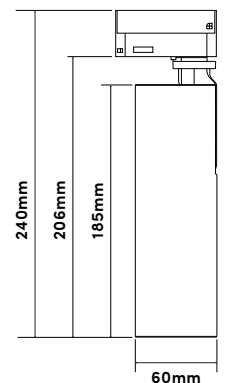

103001BW-T  
Black, 3000K  
103001BN-T  
Black, 4000K

103001WW-T  
White, 3000K  
103001WN-T  
White, 4000K

Category	Ceiling Light
Colour / Finish	Black or white
Material	Aluminium
Power	20W
Light Output	1700, 1770 lumens
Colour Temp.	3000K, 4000K
Voltage	200-240V AC
Dimensions (mm)	DIA60 x L185
Dimmable	Yes
Beam Angle	36°
CRI	>80
IP Rating	IP20
Warranty	3 Year Residential

103002BW-S  
Black, 3000K  
103002BN-S  
Black, 4000K

103002WW-S  
White, 3000K  
103002WN-S  
White, 4000K

Category	Ceiling Light
Colour / Finish	Black or white
Material	Aluminium
Power	20W
Light Output	1700 lumens
Colour Temp.	3000K
Voltage	200-240V AC
Dimensions (mm)	DIA60 x L185
Dimmable	Yes
Beam Angle	36°
CRI	>80
IP Rating	IP20
Warranty	3 Year Residential

103001BW-R  
Black, 3000K  
103001BN-R  
Black, 4000K

103001WW-R  
White, 3000K  
103001WN-R  
White, 4000K

Category	Ceiling Light
Colour / Finish	Black or white
Material	Aluminium
Power	20W
Light Output	1700, 1770 lumens
Colour Temp.	3000K, 4000K
Voltage	200-240V AC
Dimensions (mm)	DIA60 x L185
Cutout (mm)	DIA68
Dimmable	Yes
Beam Angle	36°
CRI	>80
IP Rating	IP20
Warranty	3 Year Residential