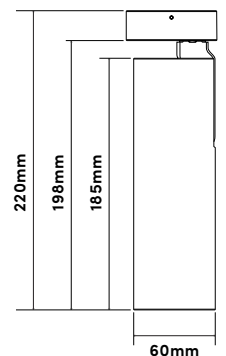

103001BW-T  
Black, 3000K  
103001BN-T  
Black, 4000K

103001WW-T  
White, 3000K  
103001WN-T  
White, 4000K

Category	Ceiling Light
Colour / Finish	Black or white
Material	Aluminium
Power	20W
Light Output	1700, 1770 lumens
Colour Temp.	3000K, 4000K
Voltage	200-240V AC
Dimensions (mm)	DIA60 x L185
Dimmable	Yes
Beam Angle	36°
CRI	>80
IP Rating	IP20
Warranty	3 Year Residential

103002BW-S  
Black, 3000K  
103002BN-S  
Black, 4000K

103002WW-S  
White, 3000K  
103002WN-S  
White, 4000K

Category	Ceiling Light
Colour / Finish	Black or white
Material	Aluminium
Power	20W
Light Output	1700 lumens
Colour Temp.	3000K
Voltage	200-240V AC
Dimensions (mm)	DIA60 x L185
Dimmable	Yes
Beam Angle	36°
CRI	>80
IP Rating	IP20
Warranty	3 Year Residential

103001BW-R  
Black, 3000K  
103001BN-R  
Black, 4000K

103001WW-R  
White, 3000K  
103001WN-R  
White, 4000K

Category	Ceiling Light
Colour / Finish	Black or white
Material	Aluminium
Power	20W
Light Output	1700, 1770 lumens
Colour Temp.	3000K, 4000K
Voltage	200-240V AC
Dimensions (mm)	DIA60 x L185
Cutout (mm)	DIA68
Dimmable	Yes
Beam Angle	36°
CRI	>80
IP Rating	IP20
Warranty	3 Year Residential