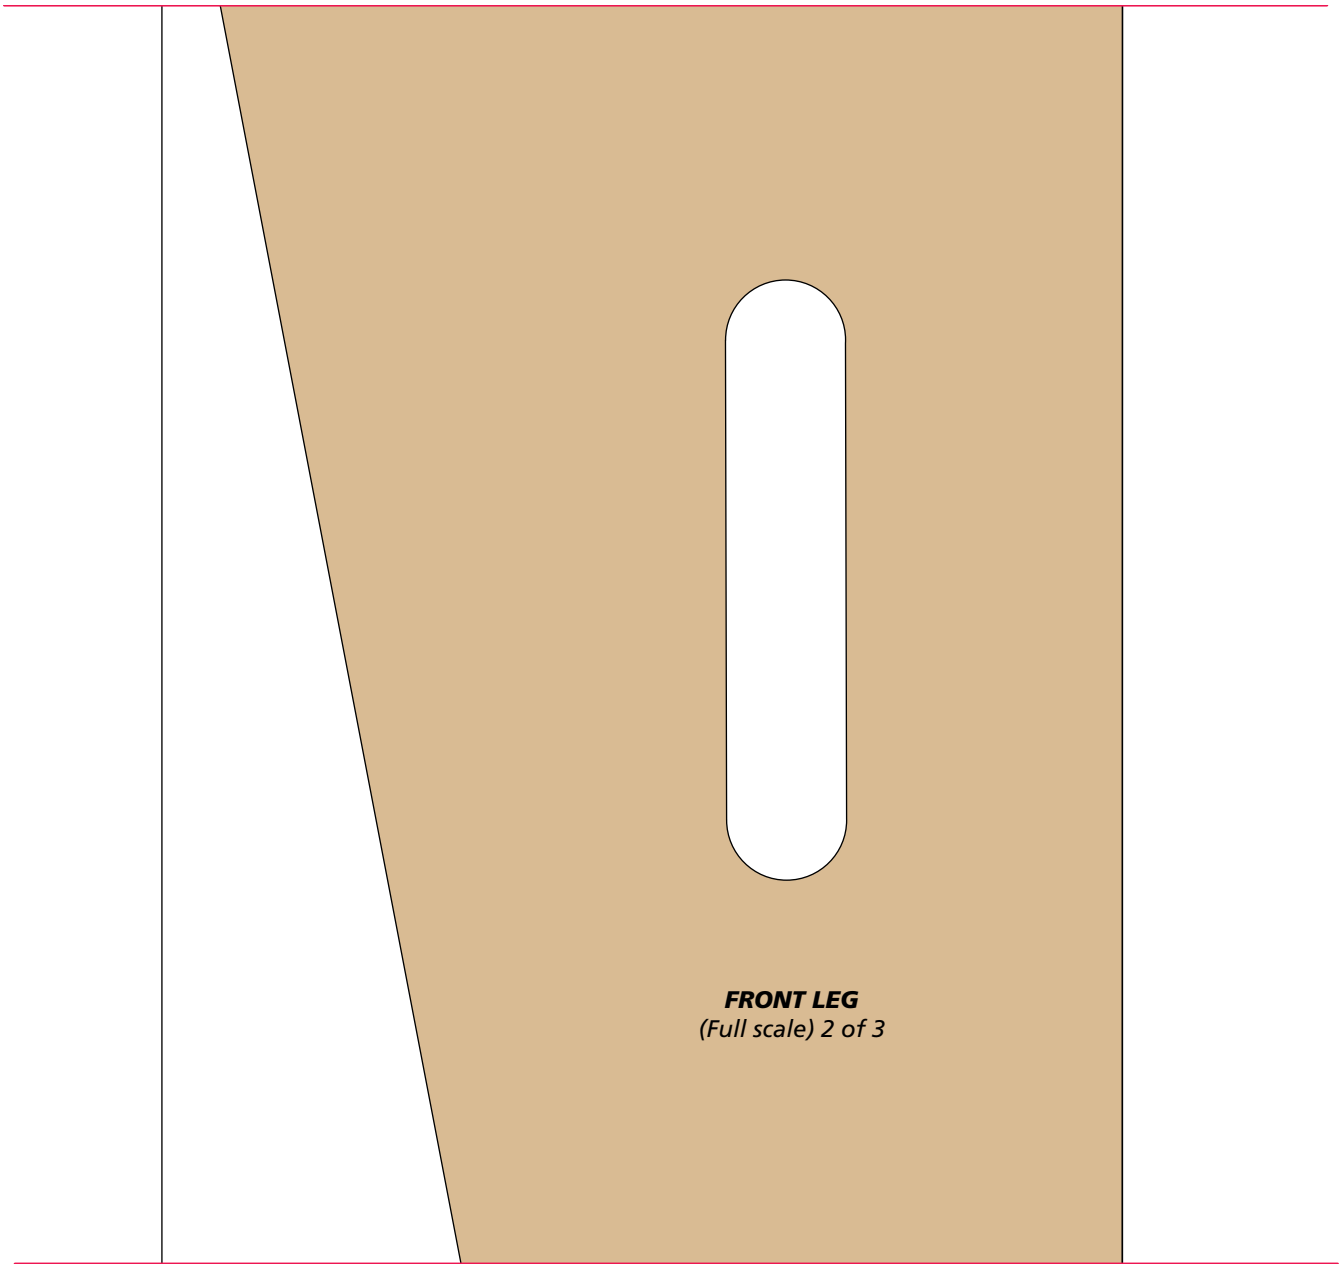

Campaign Chair Patterns

*NOTE: Attach
patterns together
on the red lines*

*NOTE: Slots are
oversized for use
with guide bushing*

BACK LEG
(Full scale) 1 of 4

BACK LEG
(Full scale) 2 of 4

BACK LEG
(Full scale) 3 of 4

BACK LEG
(Full scale) 4 of 4

SEAT RAIL
(Full scale) 1 of 2

NOTE: Slots are oversized for use with guide bushing

SEAT RAIL
(Full scale) 2 of 2

NOTE: Slots are oversized for use with guide bushing

FRONT LEG
(Full scale) 1 of 3

FRONT LEG
(Full scale) 2 of 3

FRONT LEG
(Full scale) 3 of 3