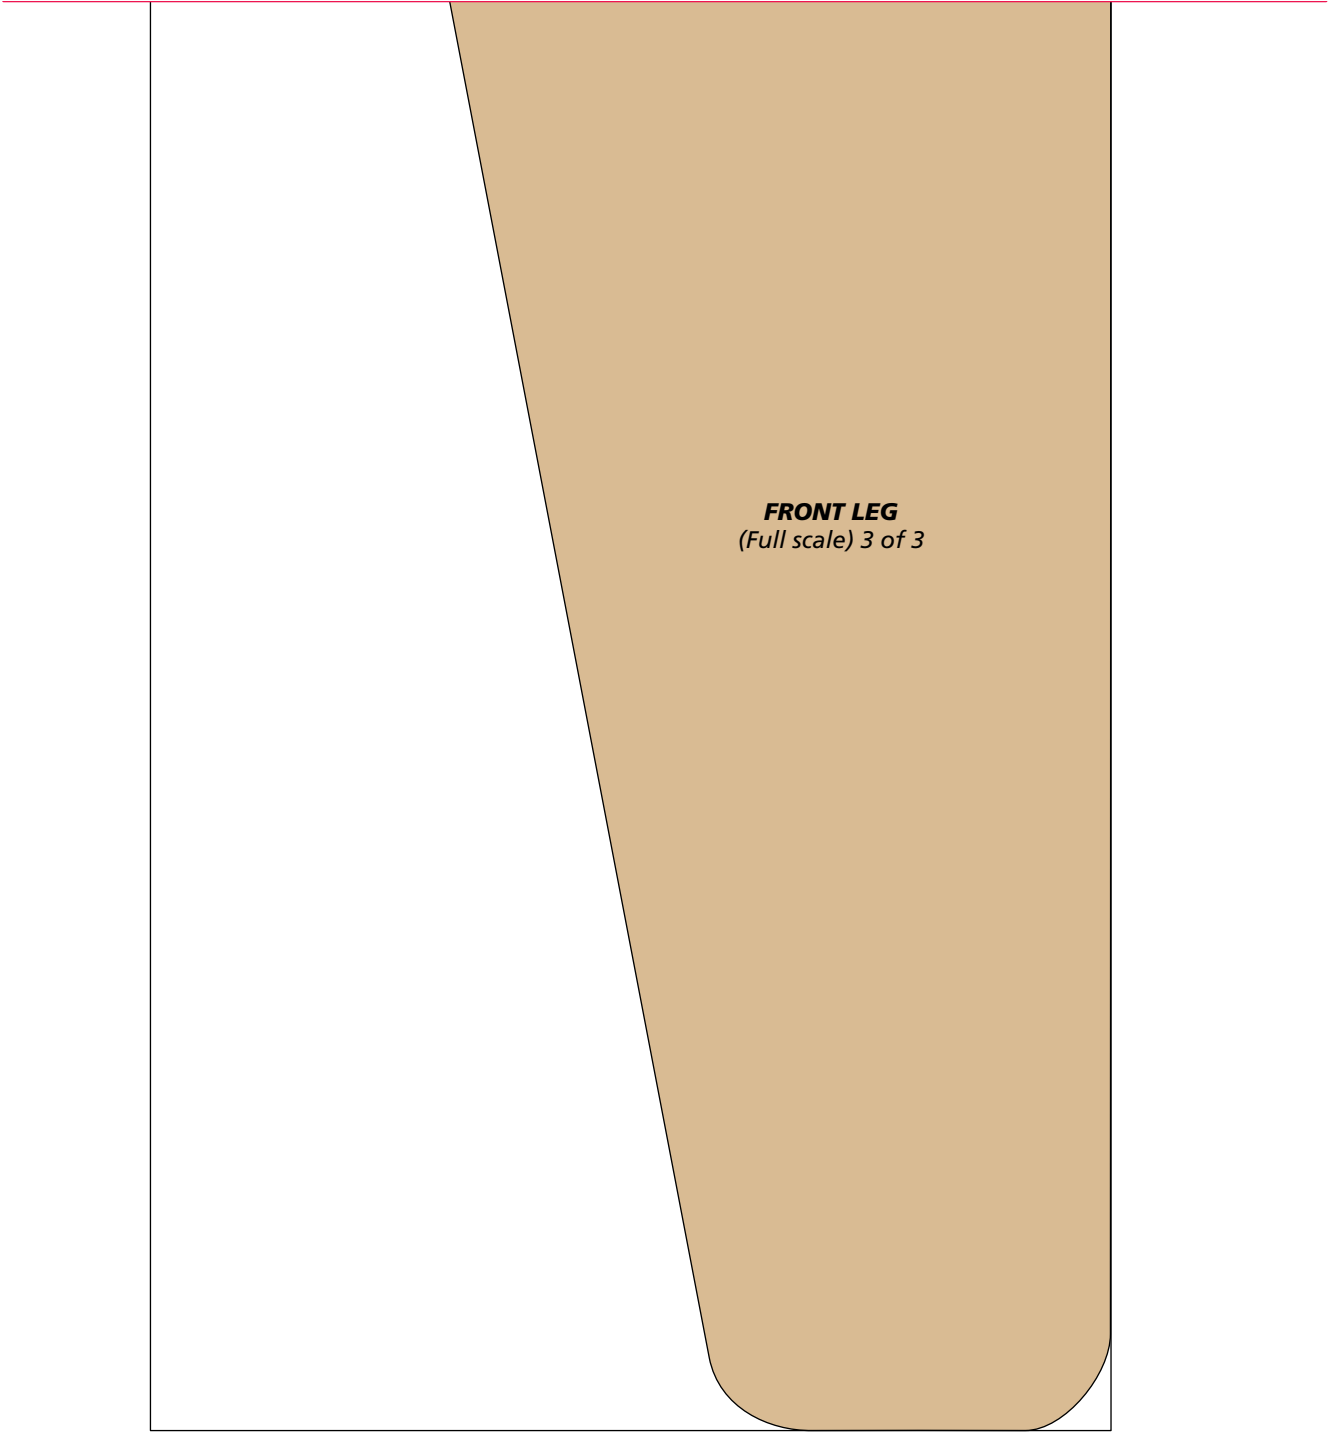

Campaign Chair Patterns

*NOTE: Attach
patterns together
on the red lines*

*NOTE: Slots are
oversized for use
with guide bushing*

BACK LEG
(Full scale) 1 of 4

BACK LEG
(Full scale) 2 of 4

BACK LEG
(Full scale) 3 of 4

BACK LEG
(Full scale) 4 of 4

SEAT RAIL
(Full scale) 1 of 2

NOTE: Slots are oversized for use with guide bushing

SEAT RAIL
(Full scale) 2 of 2

NOTE: Slots are oversized for use with guide bushing

FRONT LEG
(Full scale) 1 of 3

FRONT LEG
(Full scale) 2 of 3

FRONT LEG
(Full scale) 3 of 3