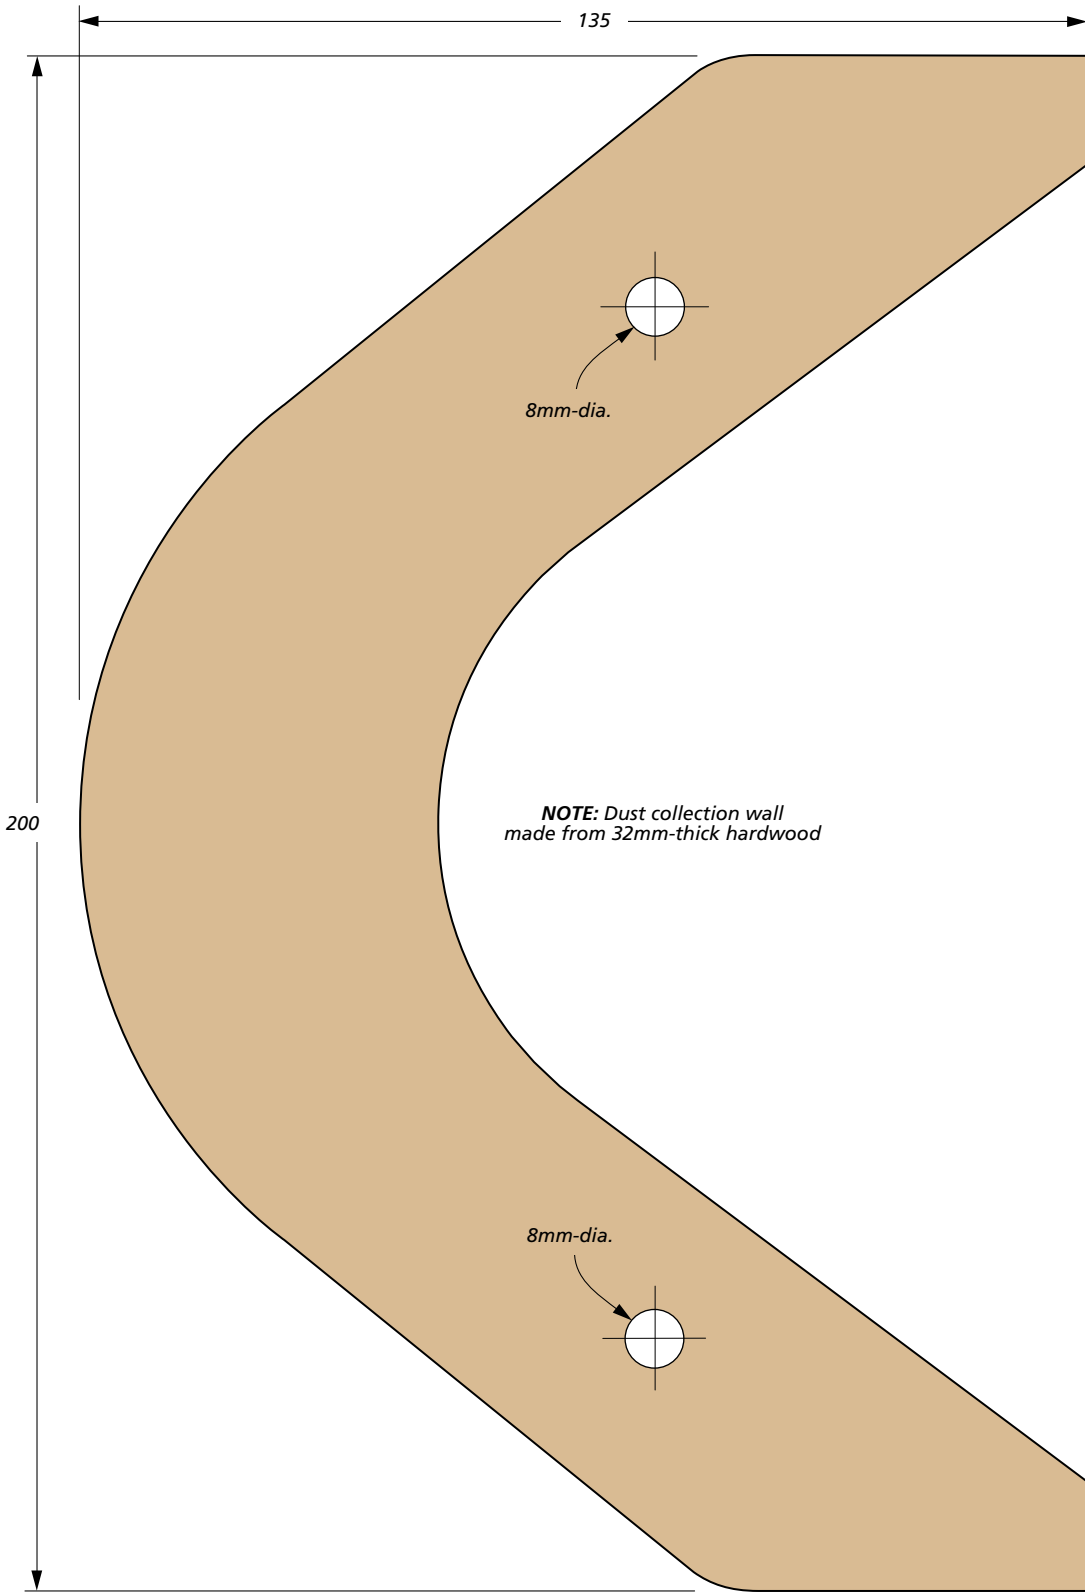

# Oversized Base Patterns

**PATTERN** OVERSIZED BASEPLATE (Full-size)

**PATTERN** FLUSH-TRIM FOOT (Full-size)

**PATTERN** DUST COLLECTION WALL (Full-size)

**PATTERN** DUST COLLECTION CAP (Full-size)

**NOTE:** Dust collection cap  
made from 12mm acrylic