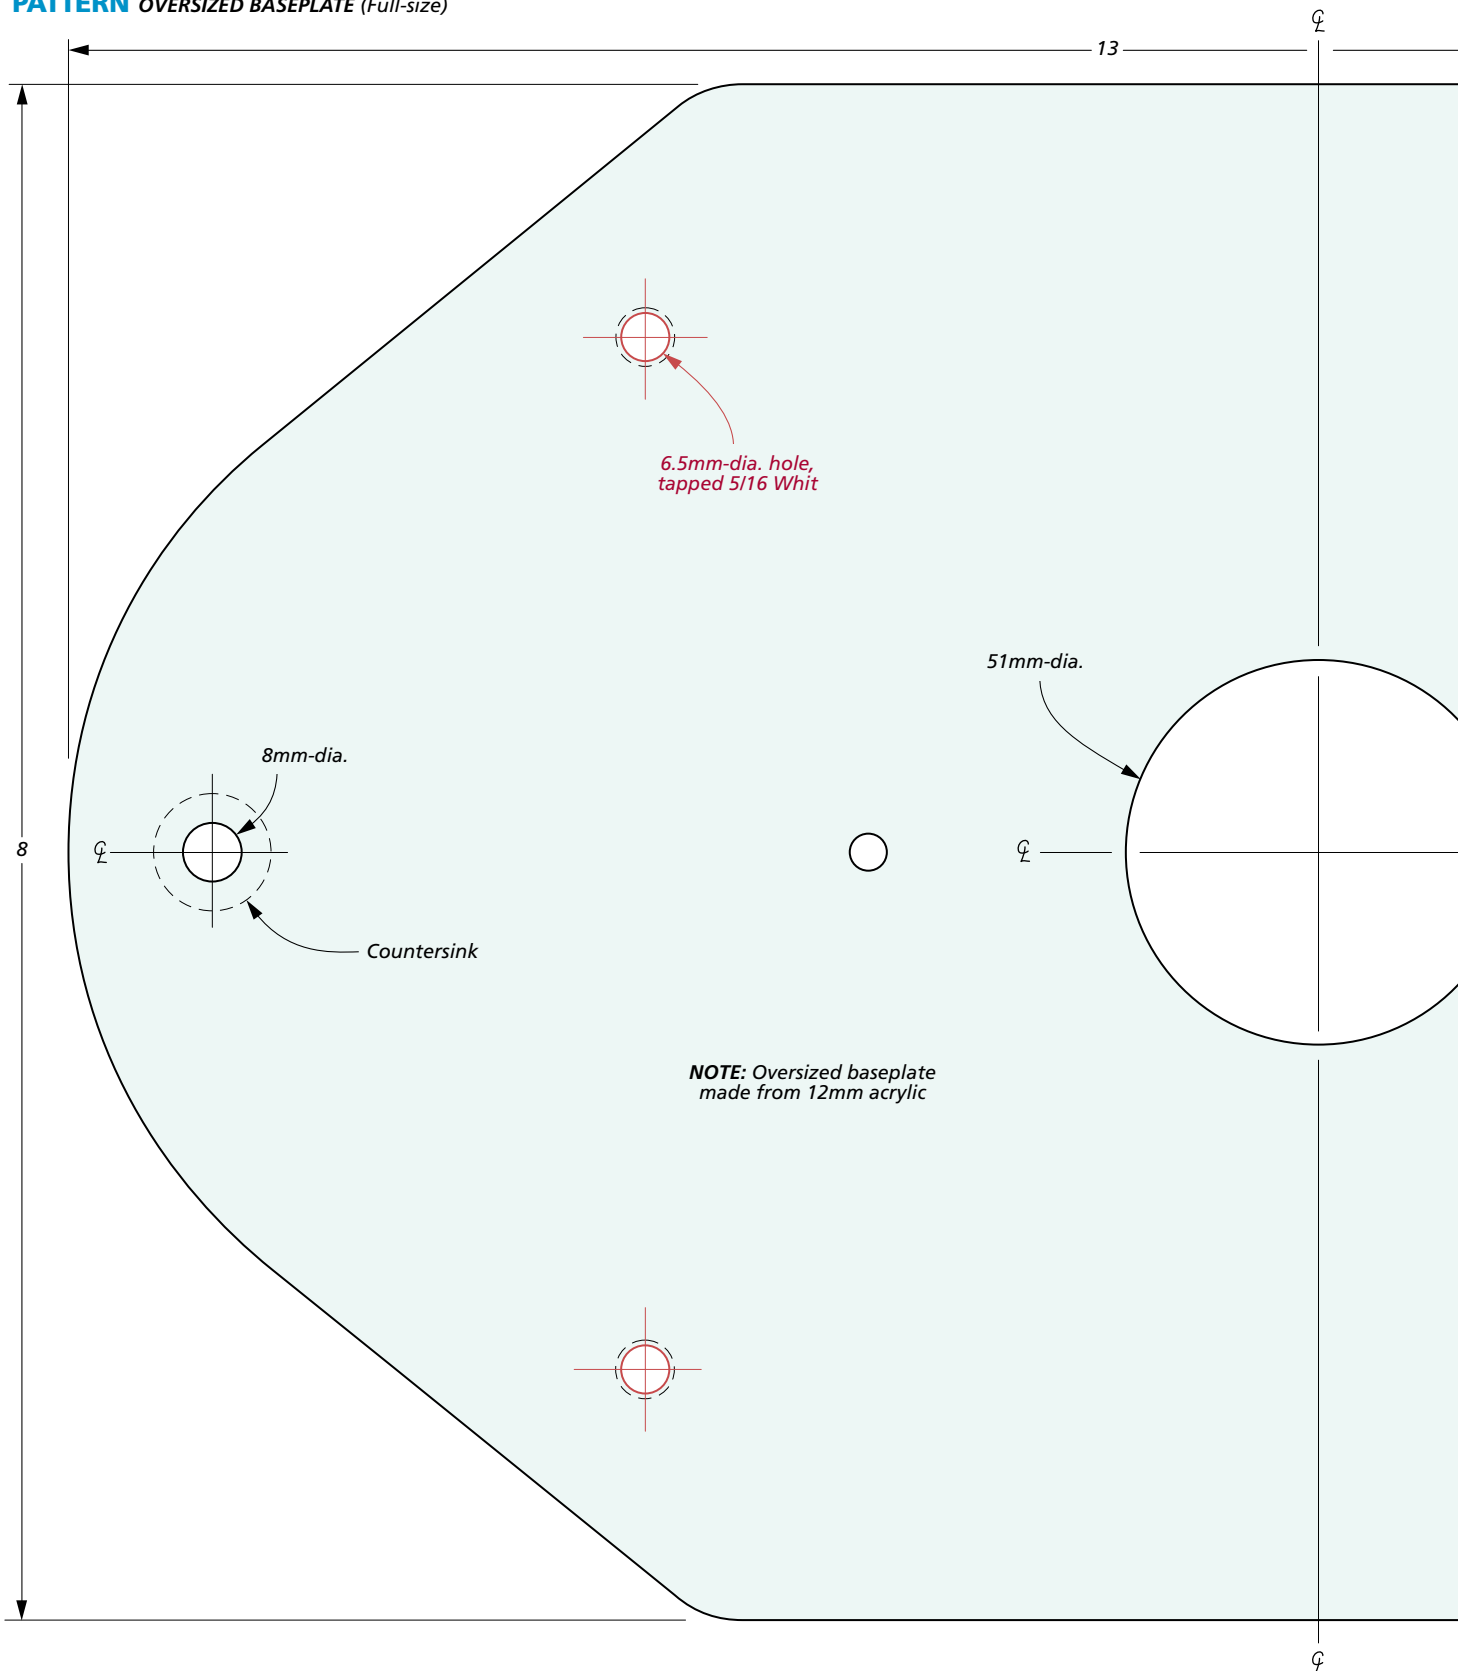

# Oversized Base Patterns

**PATTERN** OVERSIZED BASEPLATE (Full-size)

**PATTERN** FLUSH-TRIM FOOT (Full-size)

**PATTERN** DUST COLLECTION WALL (Full-size)

**PATTERN** DUST COLLECTION CAP (Full-size)

**NOTE:** Dust collection cap  
made from 12mm acrylic