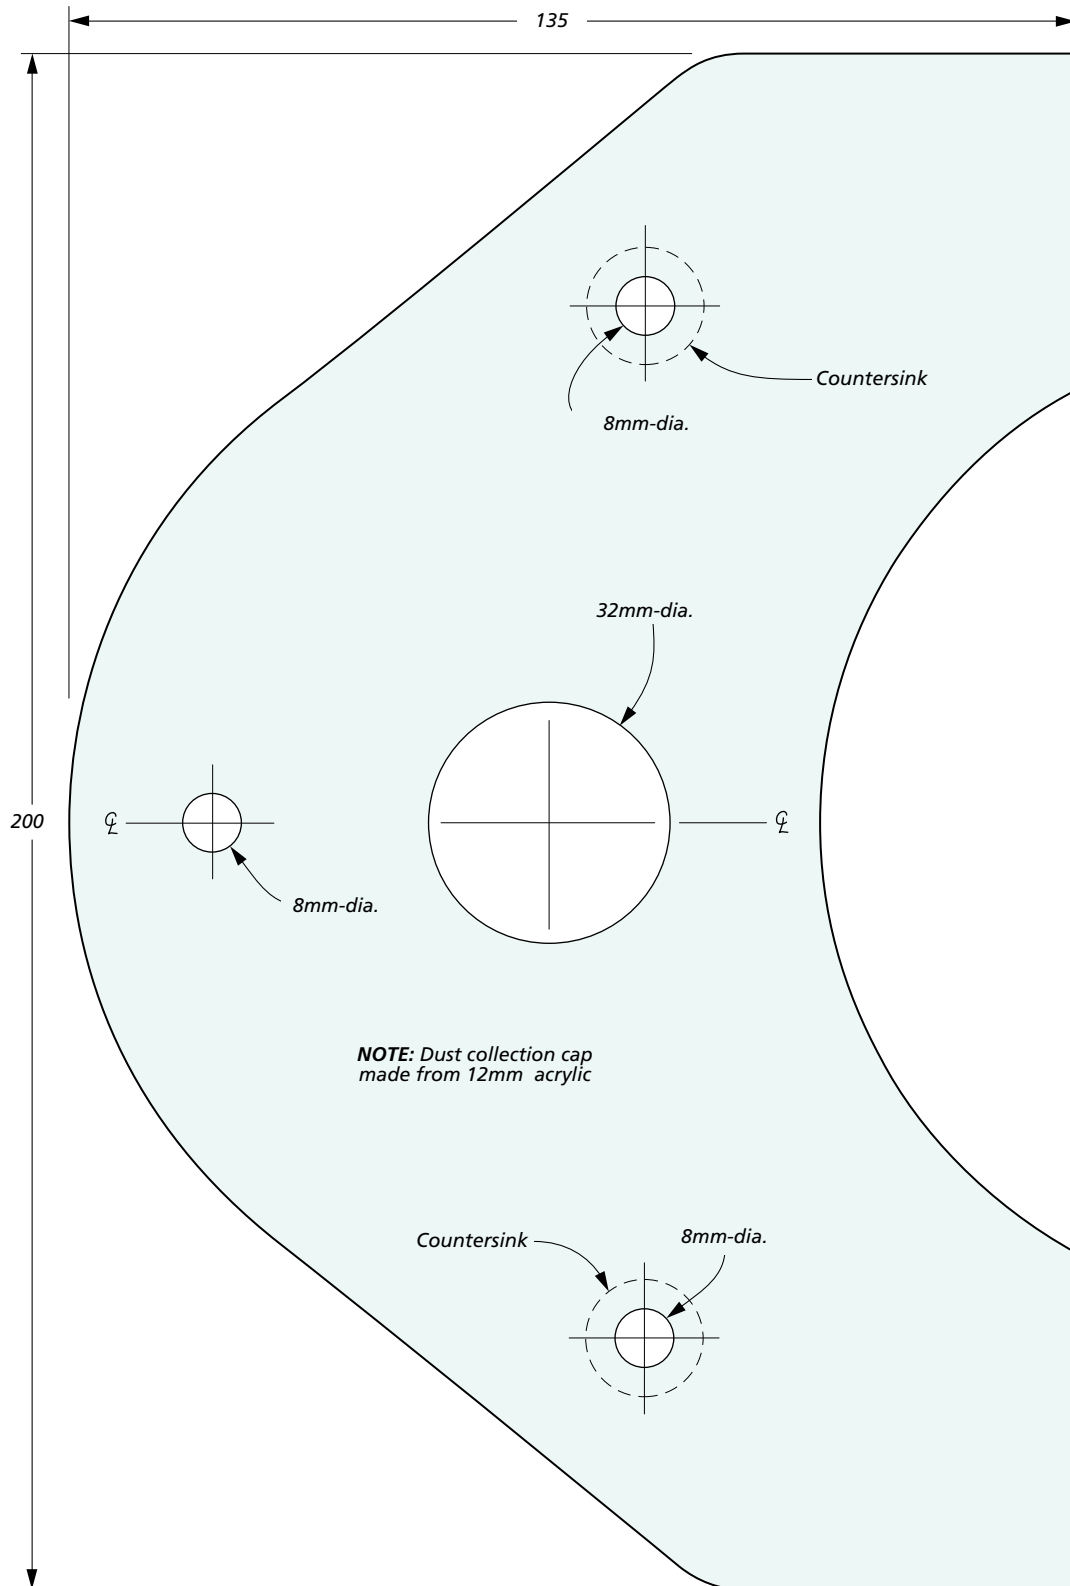

# Oversized Base Patterns

**PATTERN** OVERSIZED BASEPLATE (Full-size)

**PATTERN** FLUSH-TRIM FOOT (Full-size)

**PATTERN** DUST COLLECTION WALL (Full-size)

**PATTERN** DUST COLLECTION CAP (Full-size)

**NOTE:** Dust collection cap  
made from 12mm acrylic