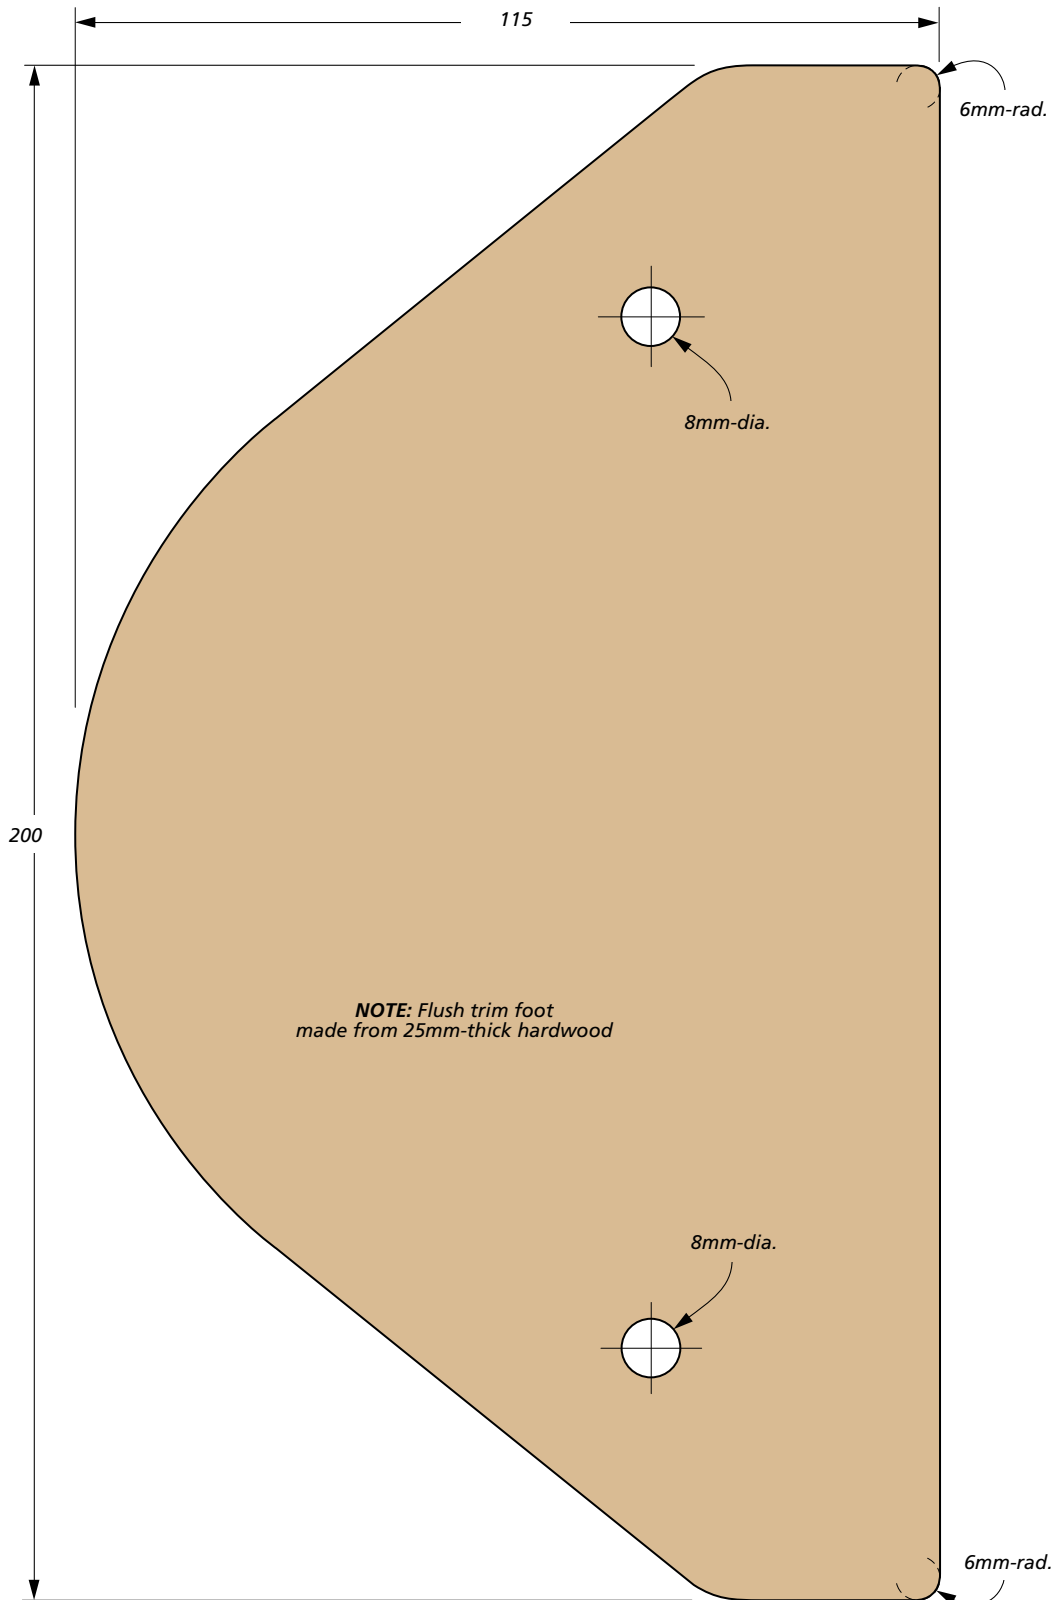

# Oversized Base Patterns

**PATTERN** OVERSIZED BASEPLATE (Full-size)

**PATTERN** FLUSH-TRIM FOOT (Full-size)

**PATTERN** DUST COLLECTION WALL (Full-size)

**PATTERN** DUST COLLECTION CAP (Full-size)

**NOTE:** Dust collection cap  
made from 12mm acrylic