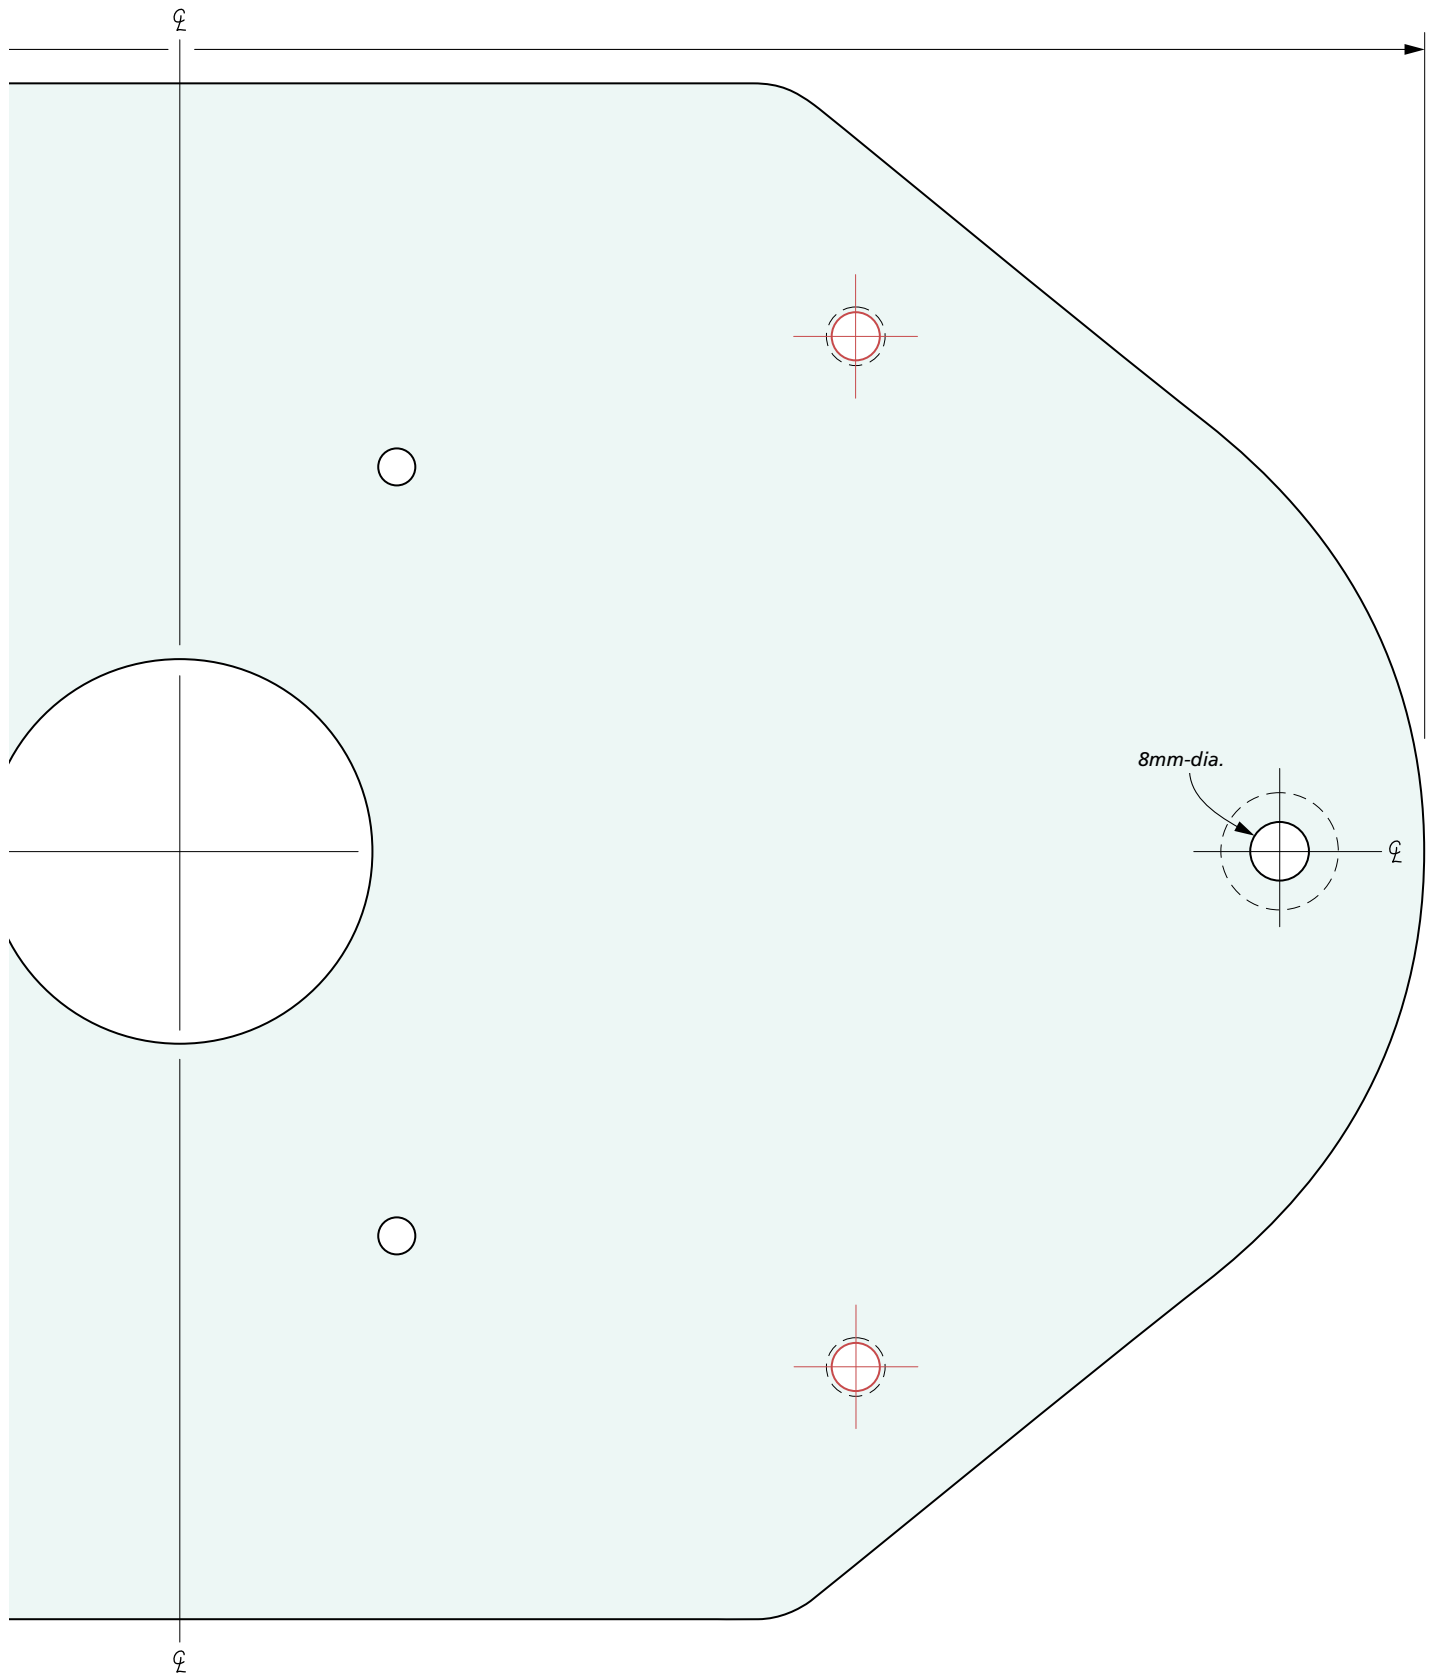

# Oversized Base Patterns

**PATTERN** OVERSIZED BASEPLATE (Full-size)

**PATTERN** FLUSH-TRIM FOOT (Full-size)

**PATTERN** DUST COLLECTION WALL (Full-size)

**PATTERN** DUST COLLECTION CAP (Full-size)

**NOTE:** Dust collection cap  
made from 12mm acrylic