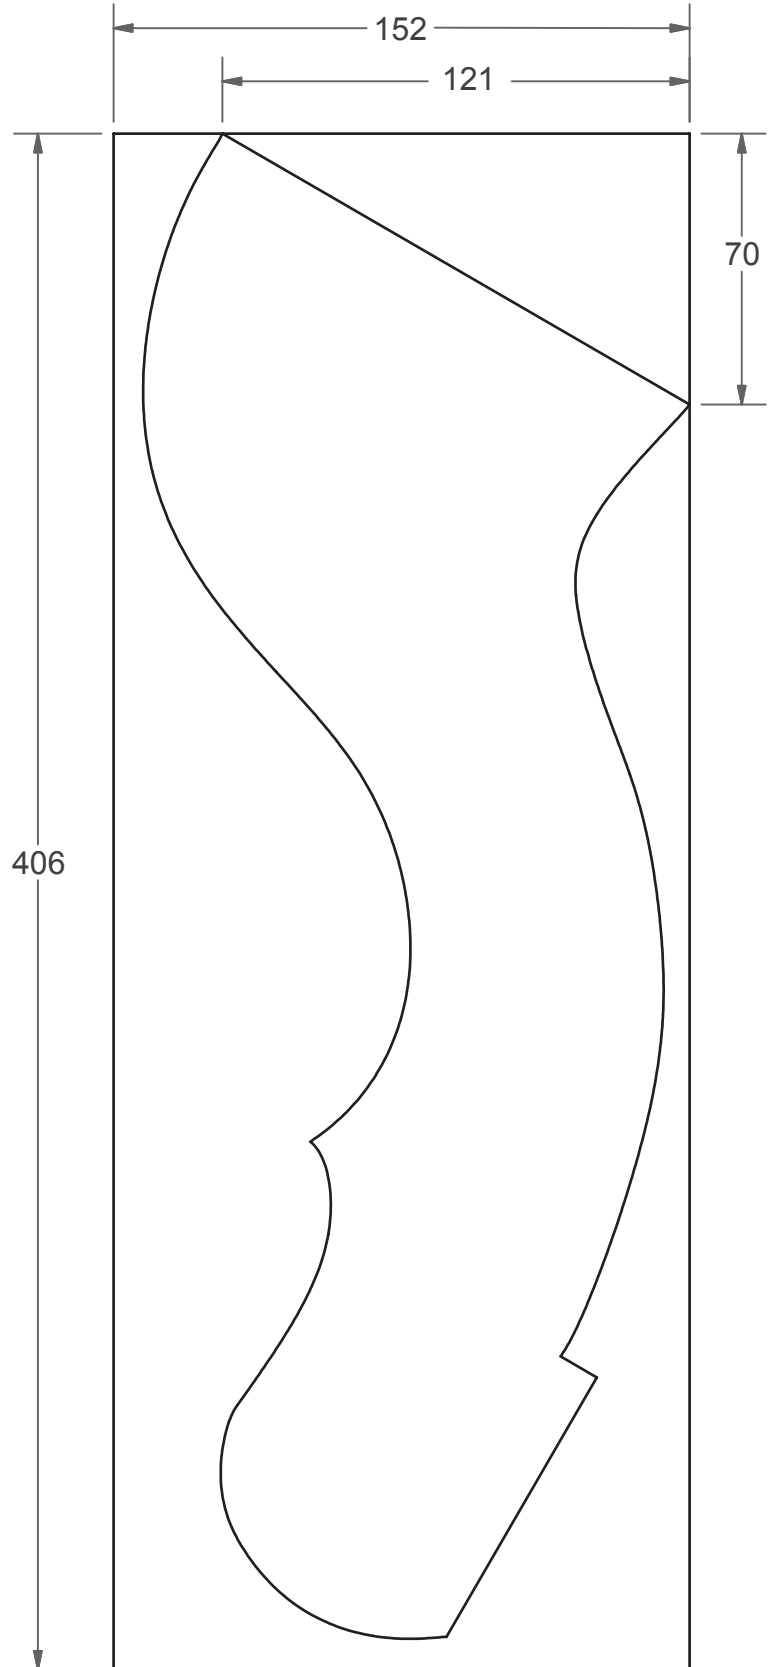

Pedestal Base - Leg Pattern

POKER TABLE PLANS - AUSTRALIAN WOODSMITH #44

Copyright 2005, August Home Publishing Company.
All Rights Reserved.

COUNTERBORE FOR
LEG LEVELLER

PILOT HOLE FOR
8 x 75mm
LAG SCREWS

3.2mm ROUNDOVER
ON EDGES

HALF-SIZE PATTERN