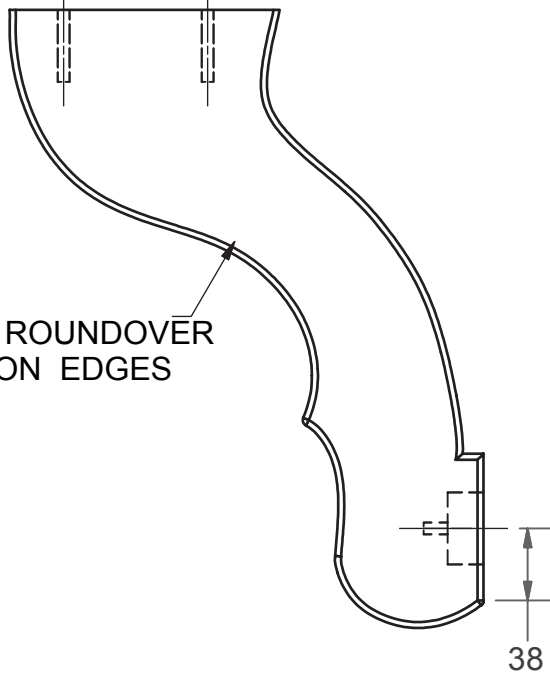

Pedestal Base - Leg Pattern

POKER TABLE PLANS - AUSTRALIAN WOODSMITH #44

Copyright 2005, August Home Publishing Company.
All Rights Reserved.

COUNTERBORE FOR
LEG LEVELLER

PILOT HOLE FOR
8 x 75mm
LAG SCREWS

3.2mm ROUNDOVER
ON EDGES

HALF-SIZE PATTERN