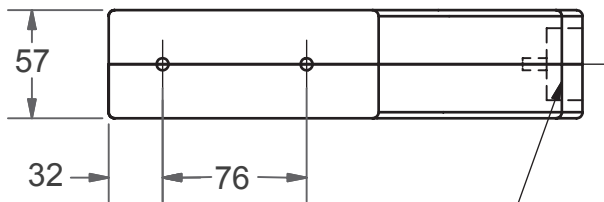

Pedestal Base - Leg Pattern

POKER TABLE PLANS - AUSTRALIAN WOODSMITH #44

Copyright 2005, August Home Publishing Company.
All Rights Reserved.

COUNTERBORE FOR
LEG LEVELLER

PILOT HOLE FOR
8 x 75mm
LAG SCREWS

3.2mm ROUNDOVER
ON EDGES

HALF-SIZE PATTERN