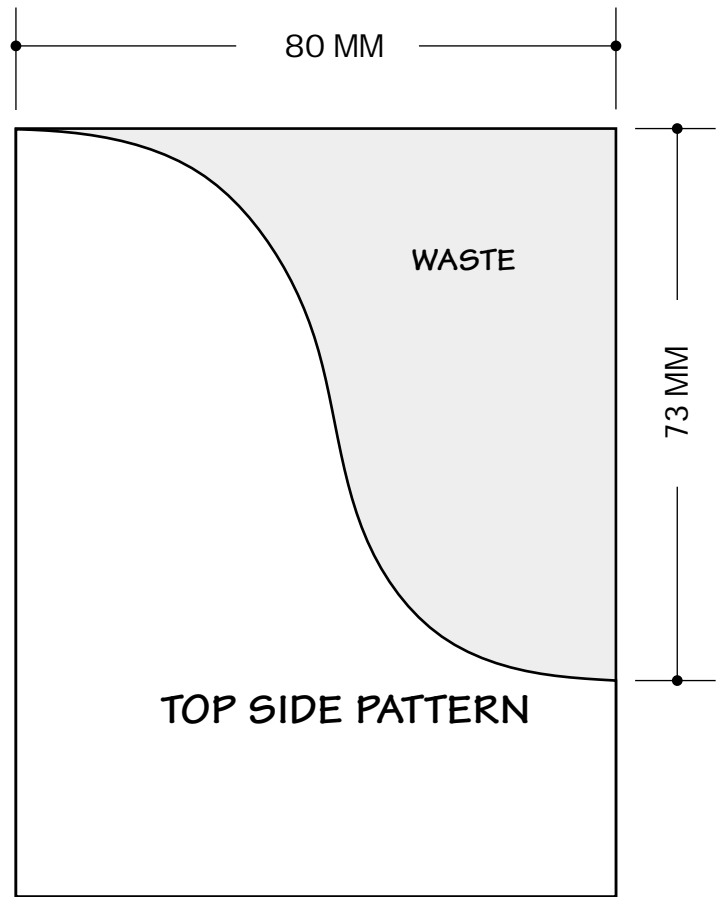

# Side Profile Pattern

Australian Woodsmith No.25 - Letter & Key Rack

Copyright 2002, August Home Publishing Company. All Rights Reserved.

NOTE: Before printing, please make sure Fit to Page is not checked. Look under File > Print. Having this option checked will affect the printed dimensions given. Once printed, please measure to make sure the dimensions printed to scale before cutting out your project.