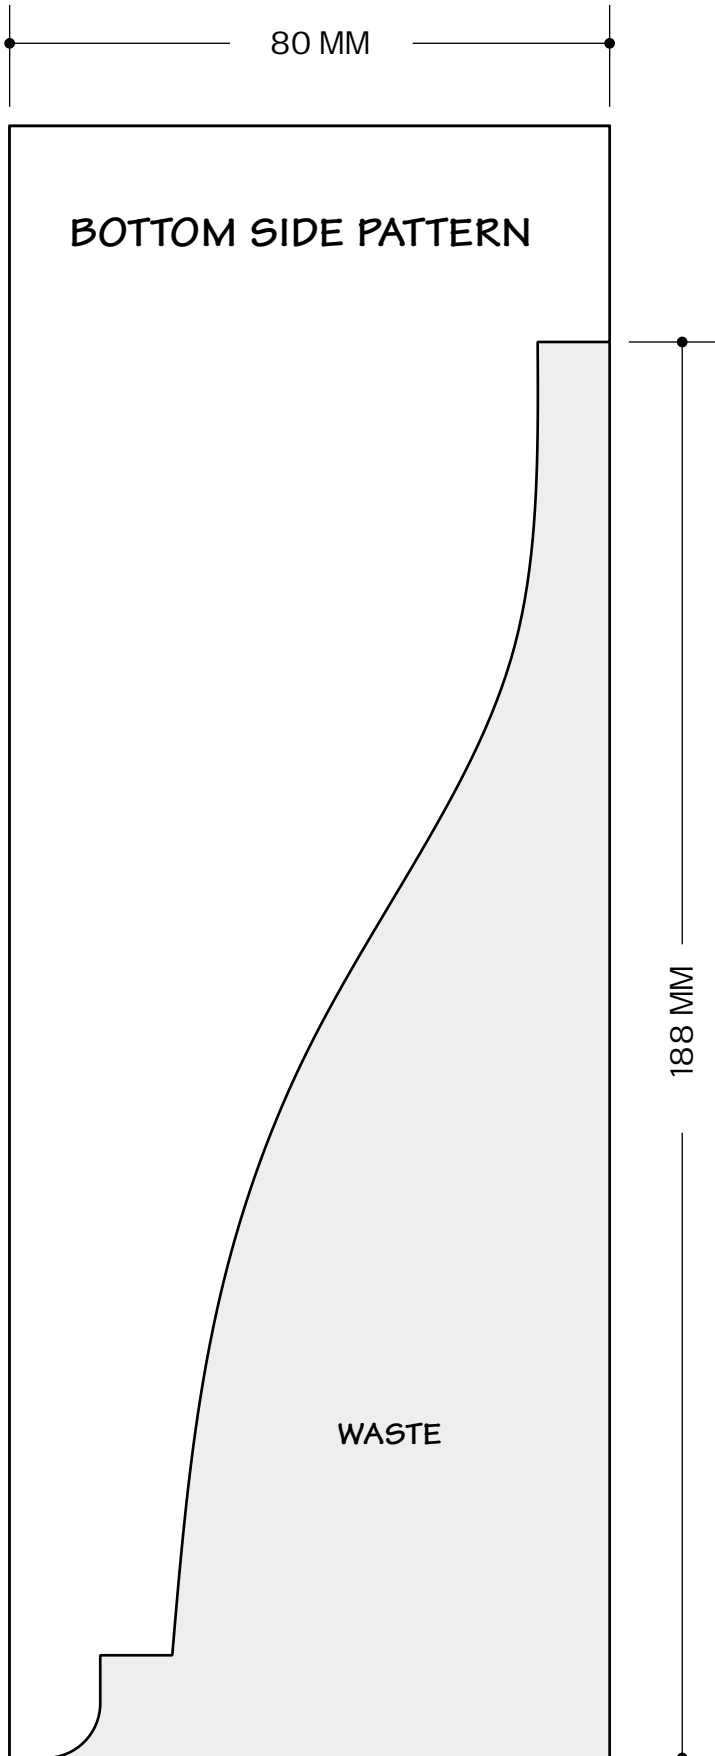

# Side Profile Pattern

Australian Woodsmith No.25 - Letter & Key Rack

Copyright 2002, August Home Publishing Company. All Rights Reserved.

NOTE: Before printing, please make sure Fit to Page is not checked. Look under File > Print. Having this option checked will affect the printed dimensions given. Once printed, please measure to make sure the dimensions printed to scale before cutting out your project.