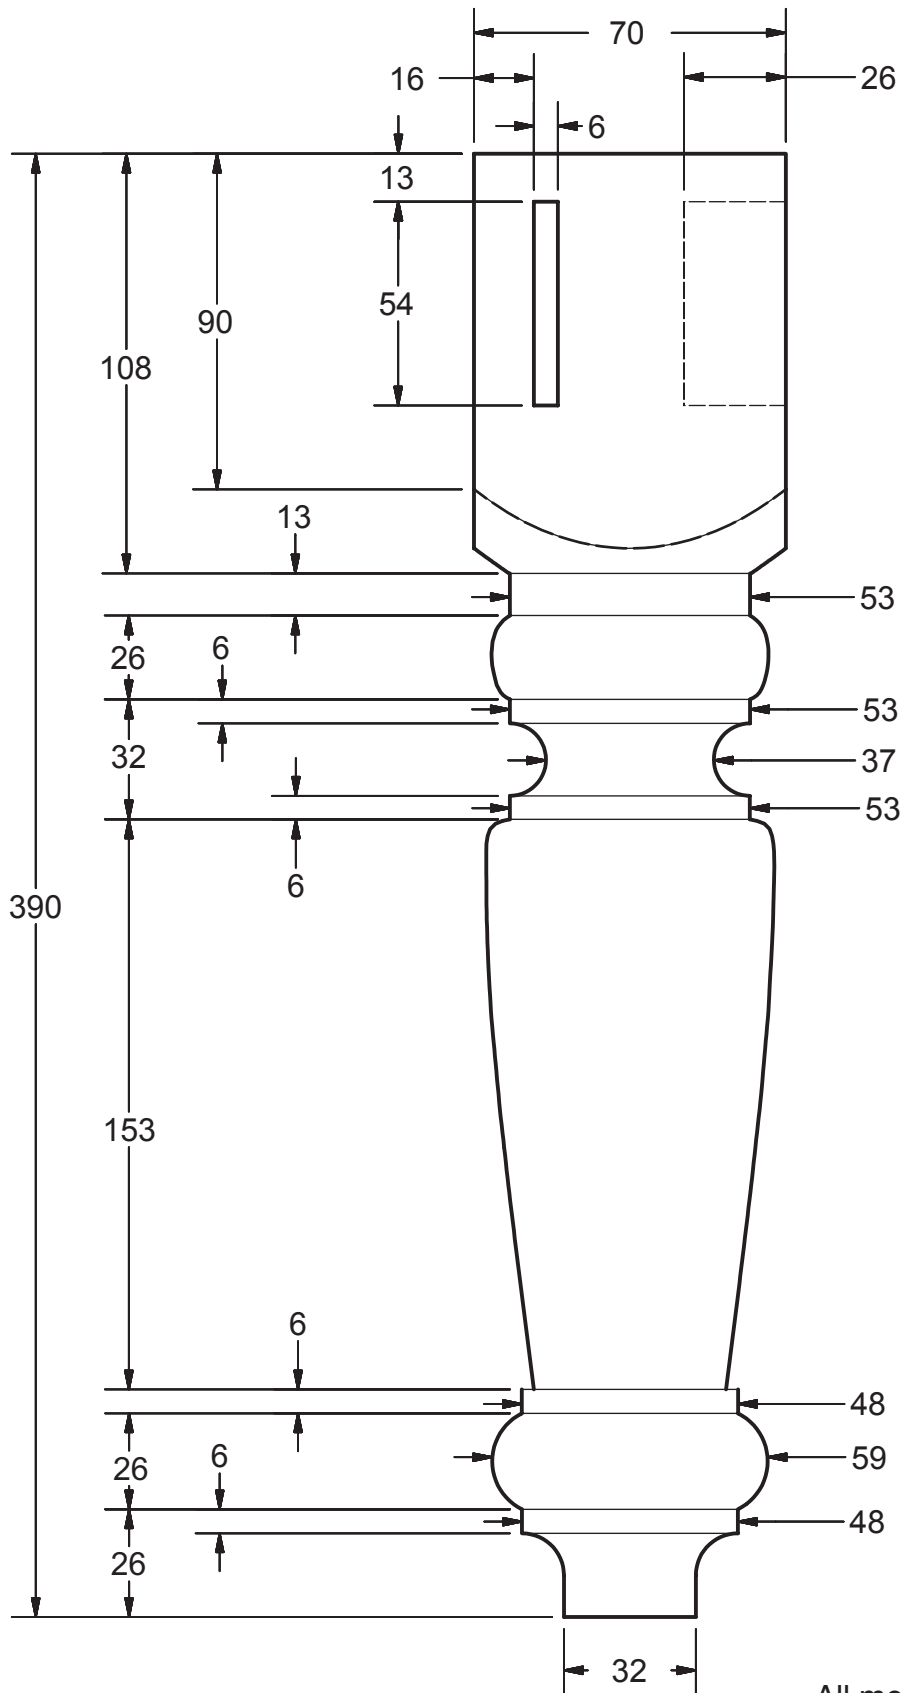

# Coffee Table Leg Pattern

COFFEE TABLE PLANS - AUSTRALIAN WOODSMITH #21

Copyright 2001, August Home Publishing Company.  
All Rights Reserved.

All measurements are in millimetres