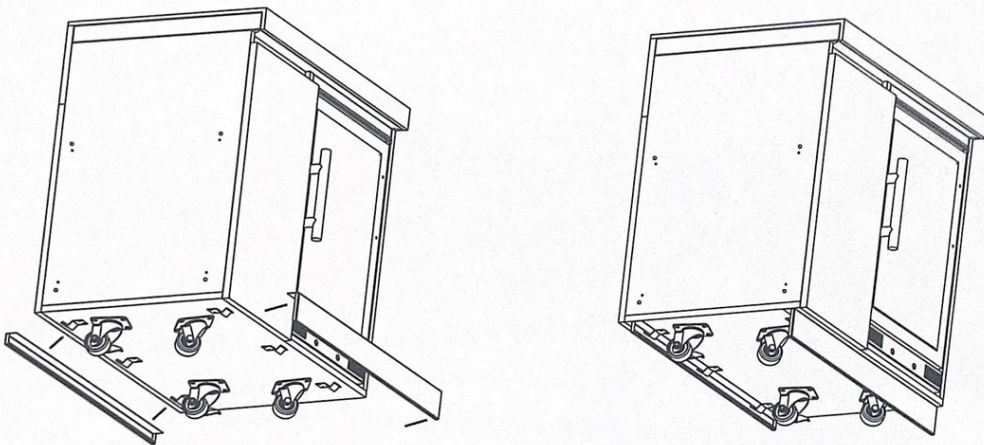

ASPIRE 6 BURNER GAS BBQ

Model NO. ASP-001/ASP-002

- ◆ Made with 304 Stainless Steel
- ◆ 304 Stainless Steel Tube Burner
- ◆ 304 Stainless Steel Cooking Plate & Cast Iron Hotplate
- ◆ LCC27 Safety Protection Hose & Regulator
- ◆ AGA Approved
- ◆ LPG & NG Convertible
- ◆ For Outdoor Use Only

1. Rear Extension Assembly

2. Kick Panel Assembly

3. End Panel Assembly

1.

2. Rear Extension Assembly

3. Kick Panel Assembly

4. End Panel Assembly