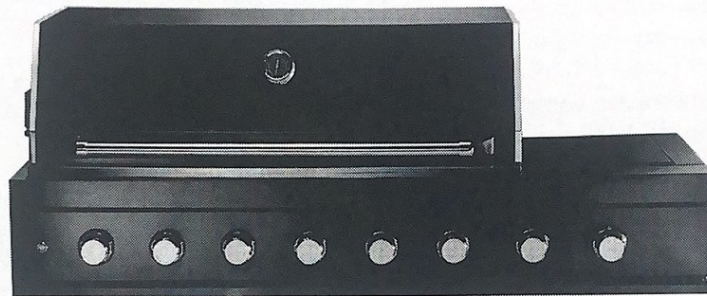

ASPIRE 6 BURNER GAS BBQ

Model NO. ASP-001/ASP-002

- ◆ Made with 304 Stainless Steel
- ◆ 304 Stainless Steel Tube Burner
- ◆ 304 Stainless Steel Cooking Plate & Cast Iron Hotplate
- ◆ LCC27 Safety Protection Hose & Regulator
- ◆ AGA Approved
- ◆ LPG & NG Convertible
- ◆ For Outdoor Use Only