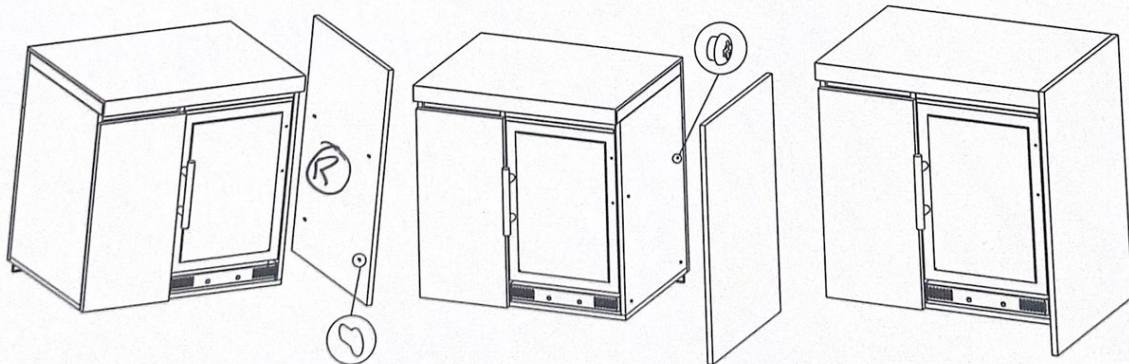

ASPIRE 6 BURNER GAS BBQ

Model NO. ASP-001/ASP-002

- ◆ Made with 304 Stainless Steel
- ◆ 304 Stainless Steel Tube Burner
- ◆ 304 Stainless Steel Cooking Plate & Cast Iron Hotplate
- ◆ LCC27 Safety Protection Hose & Regulator
- ◆ AGA Approved
- ◆ LPG & NG Convertible
- ◆ For Outdoor Use Only

1. Rear Extension Assembly

2. Kick Panel Assembly

3. End Panel Assembly

1.

2. Rear Extension Assembly

3. Kick Panel Assembly

4. End Panel Assembly