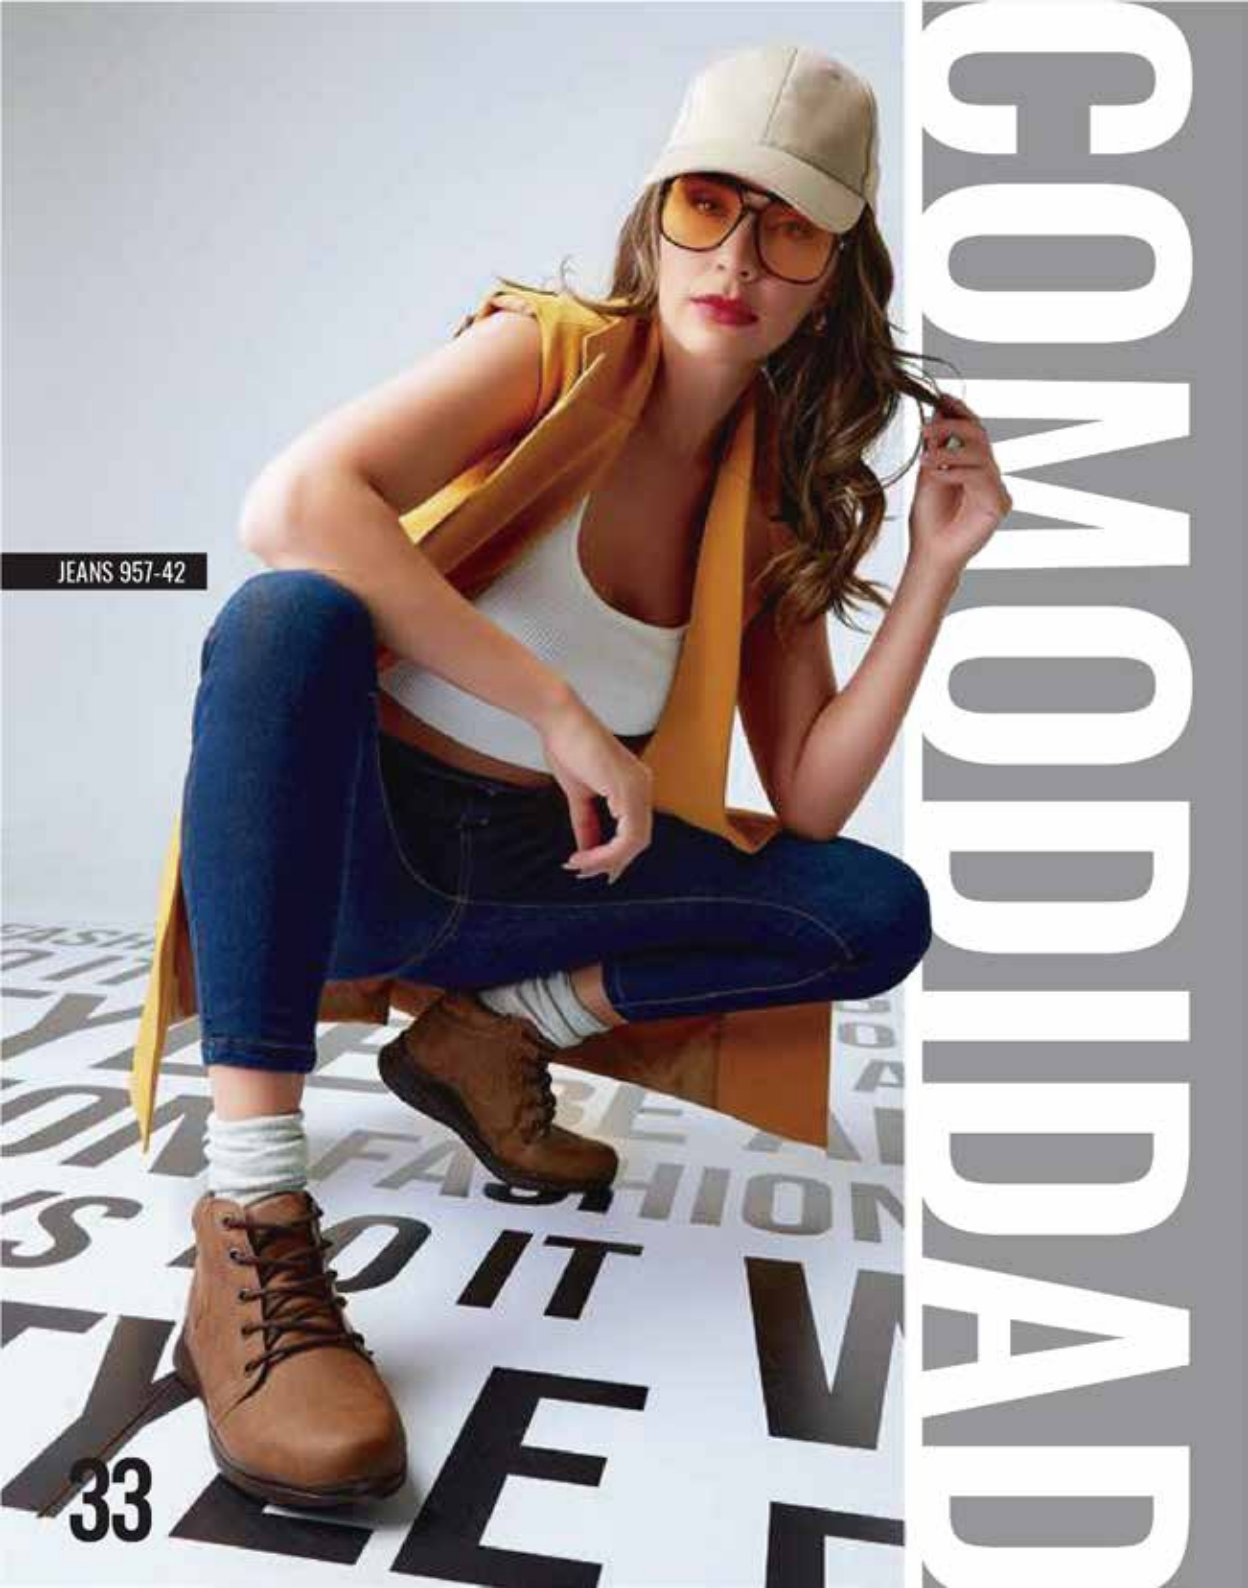

# BOTAS

ENSAMBLE 905-67

JEANS 1044-06

**OUT  
FIT** COMPLETO

CASTALIA

FASHION  
DO IT  
TYLE  
PHON  
ALWAYS  
OTW

WILL A  
BE A  
FASHI  
DO IT

32