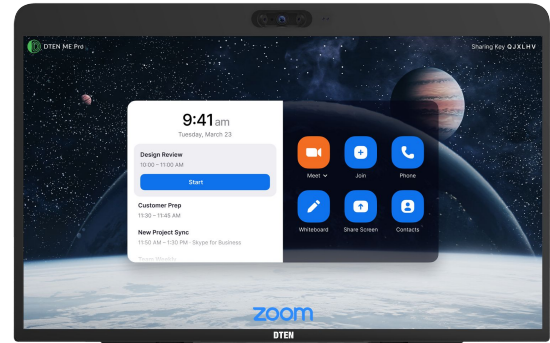

DTEN ME Pro

27" Personal Meeting and Collaboration Device

SPECIFICATIONS

Software	DTEN OS
All-in-One	Multi-touch Display 3-Camera Array 8-Microphone Array Integrated Speakers
Display	LED 27" 16:9 1080p Capacitive Touch Display
Camera System	3 Camera array Horizontal Field of View (HFOV): 160° Combined
Audio System	8 Microphone array Integrated Stereo Speakers Acoustic Echo Cancellation Automatic Gain Control (AGC) AI-based Noise Cancellation DTEN Smart Connect
Network	Ethernet (RJ-45) WiFi 2.4Ghz & 5Ghz (802.11a/b/g/n, 802.11ac) IPv4 Dynamic Host Configuration Protocol (DHCP)/ Static HTTP/HTTPS Proxy Support
Inputs & Outputs	Ethernet LAN (RJ45) x 1 HDMI In x 1 USB Type-C x 1
In the Box	Power Cord and Adapter HDMI cable x 1 USB Type-C Cable x 1 HDMI to USB Type-C Dongle x 1
Power	100 to 240 VAC, 50 to 60 Hz
Product Dimensions	24.25 x 15.4 x 4.1 in (616mm x 391mm x 104mm)
Product Weight	14.33 lb (6.5 kg)
Packaging Dimensions	28.94 x 7.87 x 19.6 in (735 x 200 x 498mm)
Packaging Weight	19.8 lb (9 kg)
Operating Temperature and Humidity	Operating Temperature 0°C to 40°C Storage Temperature -10°C to 60°C Operating Humidity 20% to 80% RH Storage Humidity 10% to 60% RH