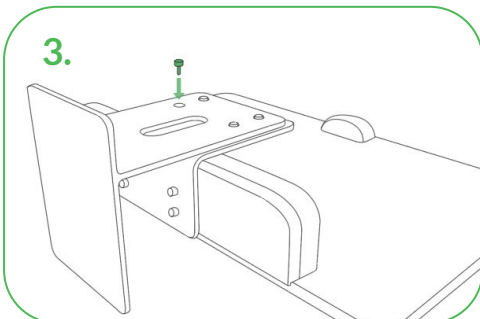

DTEN ME Stand

Create the Ideal Desktop Setup for DTEN ME

Elegantly Designed for Better Ergonomics and Versatility

DTEN ME Stand blends comfort and style to create the ideal comfortview for the DTEN ME.

Its trim profile perfectly complements the elegant, modern look of the DTEN ME creating an ideal desktop set up

- Better Ergonomics
- Modern Design
- Simple Setup

Easy Installation and Adjustment

100x100mm hole pattern for compatibility with most standard VESA desktop and wall mounts

Easy hand-turn screws - no tools required