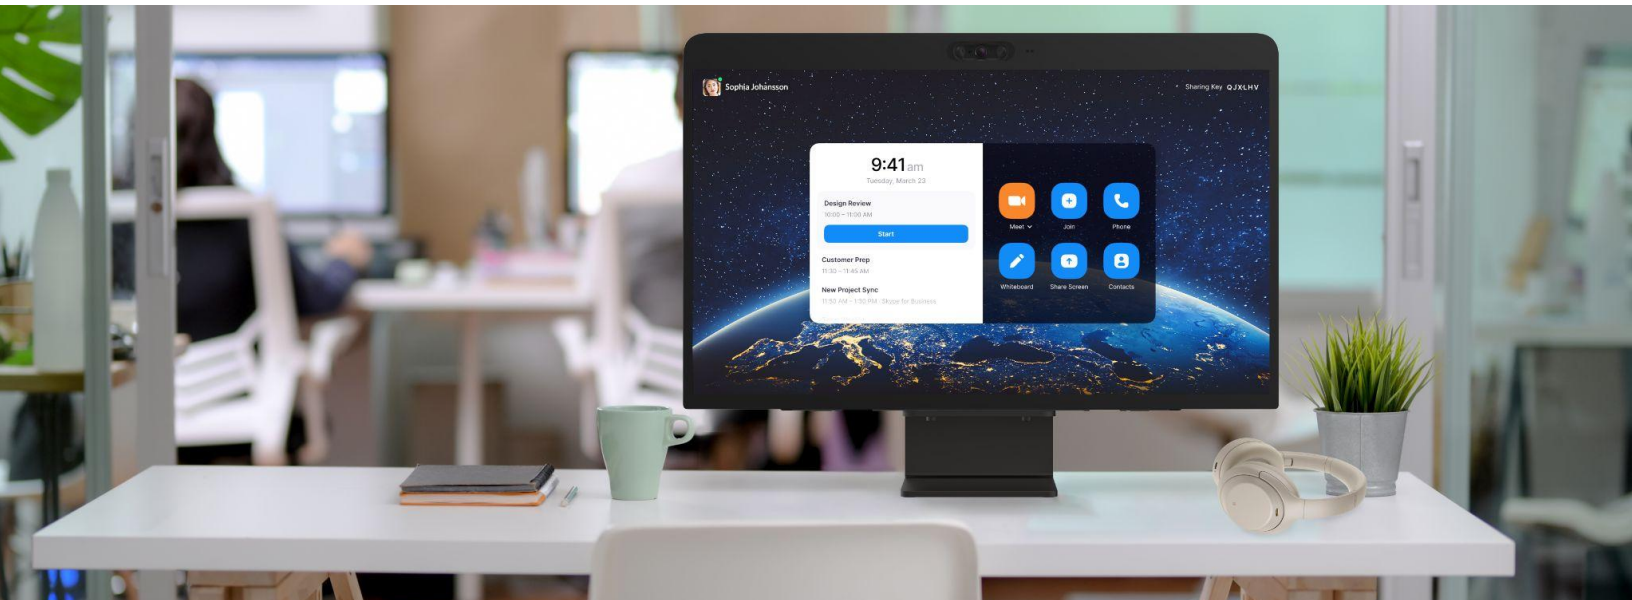

DTEN ME Pro

27" Personal Meeting and Collaboration Device

SOLUTION OVERVIEW

True All-in-One Convenience

DTEN ME Pro transforms the personal workspace into a powerful all-in-one video meeting and touch collaboration command center.

Bring Your Own Meeting

The new DTEN ME Pro allows Zoom users to leverage their existing PC or Mac to join colleagues and friends on virtually any video meeting platform.

With **DTEN Smart Connect**, easily attach the DTEN ME Pro to any PC or Mac and instantly access DTEN's award-winning 8-element microphone array, integrated cameras, multi-touch screen and speakers during any video meeting or multimedia application.

Designed for the Personal Workstation

Connect remotely with colleagues and clients and get work done faster. The DTEN ME Pro is a turnkey video communications solution that mirrors in-office collaboration technology and brings enhanced productivity to the personal workstation.

An Exceptional Meeting Experience

Establishing rapport, trust and genuine understanding requires attention to visual cues. The DTEN ME Pro's smart HD camera array delivers production quality video with life-like images to capture every visual nuance. So go ahead and make a great impression during every meeting.