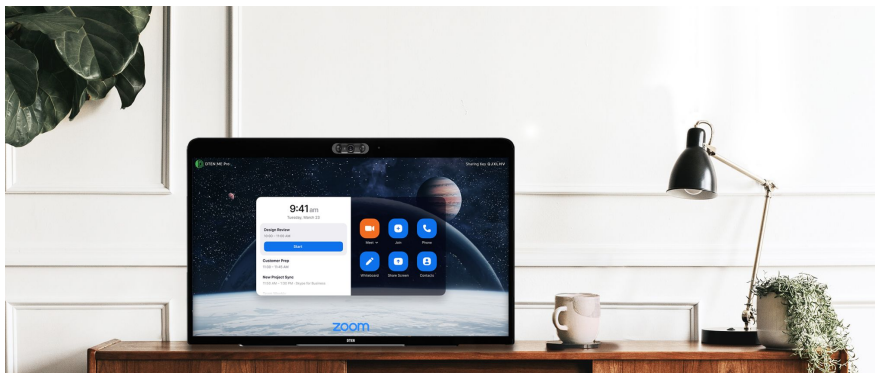

DTEN ME Pro

27" Personal Meeting and Collaboration Device

SOLUTION OVERVIEW

True All-in-One Convenience

DTEN ME Pro transforms the personal workspace into a powerful all-in-one video meeting and touch collaboration command center.

Bring Your Own Meeting

The new DTEN ME Pro allows Zoom users to leverage their existing PC or Mac to join colleagues and friends on virtually any video meeting platform.

With **DTEN Smart Connect**, easily attach the DTEN ME Pro to any PC or Mac and instantly access DTEN's award-winning 8-element microphone array, integrated cameras, multi-touch screen and speakers during any video meeting or multimedia application.

Designed for the Personal Workstation

Connect remotely with colleagues and clients and get work done faster. The DTEN ME Pro is a turnkey video communications solution that mirrors in-office collaboration technology and brings enhanced productivity to the personal workstation.