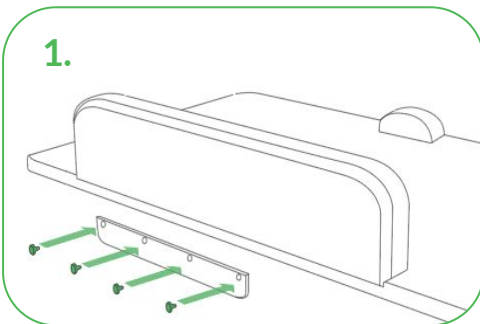

DTEN ME Stand

Create the Ideal Desktop Setup for DTEN ME

Elegantly Designed for Better Ergonomics and Versatility

DTEN ME Stand blends comfort and style to create the ideal comfortview for the DTEN ME.

Its trim profile perfectly complements the elegant, modern look of the DTEN ME creating an ideal desktop set up

- Better Ergonomics
- Modern Design
- Simple Setup

Easy Installation and Adjustment

100x100mm hole pattern for compatibility with most standard VESA desktop and wall mounts

Easy hand-turn screws - no tools required