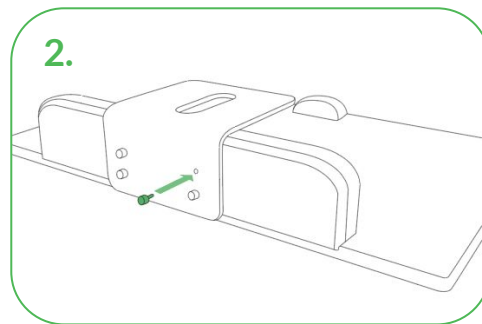

DTEN ME Stand

Create the Ideal Desktop Setup for DTEN ME

Elegantly Designed for Better Ergonomics and Versatility

DTEN ME Stand blends comfort and style to create the ideal comfortview for the DTEN ME.

Its trim profile perfectly complements the elegant, modern look of the DTEN ME creating an ideal desktop set up

- Better Ergonomics
- Modern Design
- Simple Setup

Easy Installation and Adjustment

100x100mm hole pattern for compatibility with most standard VESA desktop and wall mounts

Easy hand-turn screws - no tools required