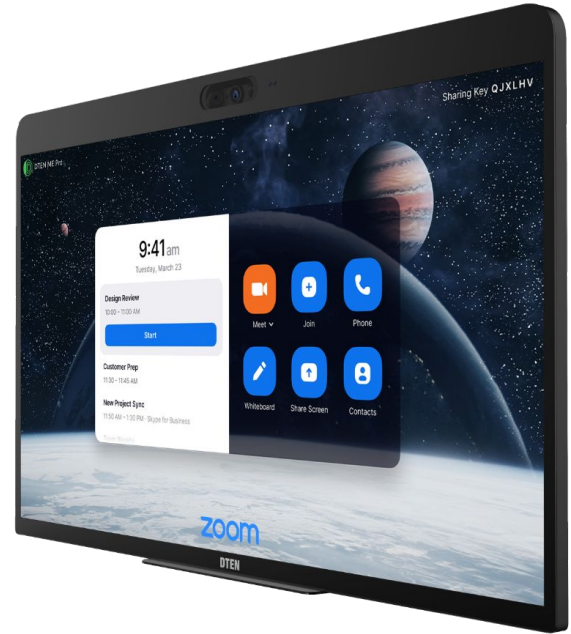

DTEN ME Pro

27" Personal Meeting and Collaboration Device

SOLUTION OVERVIEW

True All-in-One Convenience

DTEN ME Pro transforms the personal workspace into a powerful all-in-one video meeting and touch collaboration command center.

Bring Your Own Meeting

The new DTEN ME Pro allows Zoom users to leverage their existing PC or Mac to join colleagues and friends on virtually any video meeting platform.

With **DTEN Smart Connect**, easily attach the DTEN ME Pro to any PC or Mac and instantly access DTEN's award-winning 8-element microphone array, integrated cameras, multi-touch screen and speakers during any video meeting or multimedia application.

Supercharged Collaboration

The DTEN ME Pro was built for collaboration. At 27", it is perfectly sized to fit neatly on the desk while providing a spacious touchscreen display ideal to see meeting participants and interact with content effectively.

At 27", the DTEN ME HD display lets you see everyone in the meeting so you can "read the room", interpret visual cues, and feel the energy of your guests and colleagues in the meeting.

DTEN Audio AI, based on advanced machine learning, reduces background noise and distractions so you can stay focused on the conversation. Proprietary DSP audio processing delivers crystal clear audio so you and your meeting participants won't miss a word.