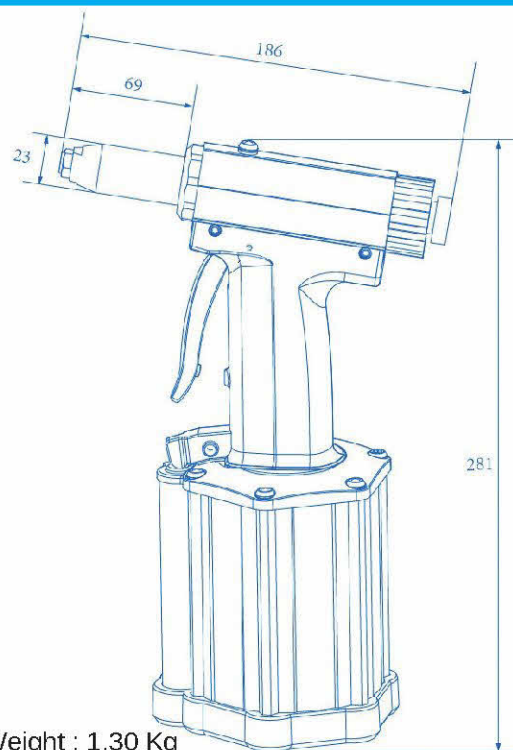

PNEUMATIC RIVETER  
FOR BLIND RIVETS

PR500

Weight : 1.30 Kg

CHARACTERISTICS

- Operating Pressure 5 - 7 bar
- Traction Force 7,430N
- Race : 18 mm
- 3 noses provided: 3.2/4.0/4.8

USAGE CAPACITY

Rivets	Ø2.4	Ø3.0	Ø3.2	Ø4.0	Ø4.8
ALUMINIUM	✓	✓	✓	✓	✓
STEEL	✓	✓	✓	✓	✓
STAINLESS	✓	✓	✓	✓	✓

Ergonomic Grip

Mandrin Recovery

Swivel air connection.