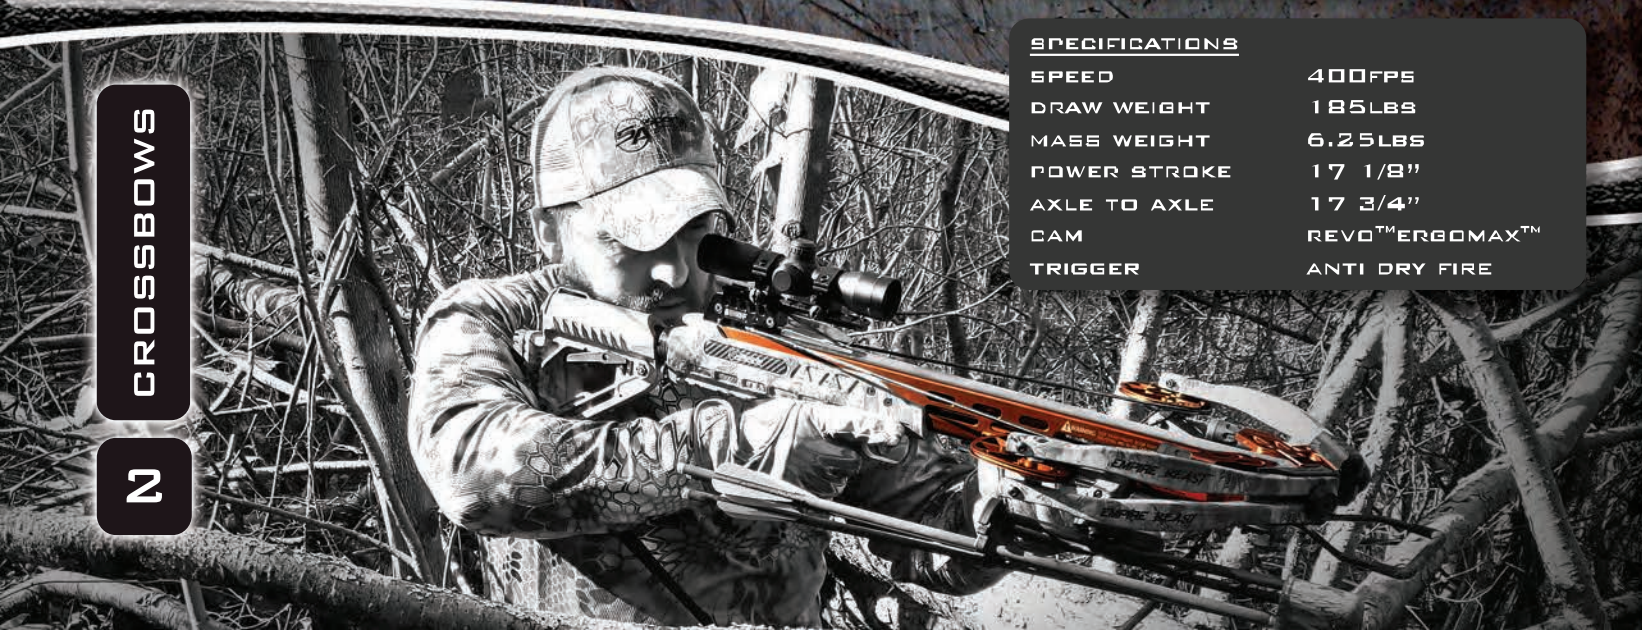

TACTICAL REAR STOCK

QUICK DETACH QUIVER

FEATURES

- PATENTED NARROW DESIGN¹
- PATENTED INVERTED CAM SYSTEM²
- CNC CAMS, RISER, STRING STOPS
- PRECISION TRIGGER 3.5LB PULL
- ADJUSTABLE TACTICAL REAR STOCK
- ANTI DRY FIRE TRIGGER SYSTEM
- EXTRUDED & CNC MACHINED BARREL
- FULL PICATINNY RAIL ON BARREL
- ADJUSTABLE FOREGRIP
- PICATINNY CLAW™ SIDE MOUNT QUIVER
- COMFORT MOLDED PISTOL GRIP
- RADICAL - 65% LET OFF CAMS
- PRECISION SCOPE MOUNT / BASE

CROSSBOWS

2

**NEW
2020**

SA SPORTS NEW EMPIRE PUNISHER™ 420 IS ON THE CUTTING EDGE OF TODAY'S MODERN CROSSBOW TECHNOLOGIES. THE PUNISHER FEATURES AN ULTRA NARROW PROFILE AT ONLY 12 INCHES UN-COCKED AT REST AND A MERE 7.75 INCHES AXLE TO AXLE WHEN COCKED AND READY TO ROCK. FEATURES REVERSE CAM DESIGN, THE PUNISHER CLOCKS IN AT 420FPS AND PRODUCES A PUNISHING 156.5 FT LBS OF FORCE. EXTREMELY QUIET AND COMPACT THE PUNISHER™ WILL EASILY SHOOT OUT TO 100 YARDS WHILE MAINTAINING ENOUGH POWER TO DO THE JOB. COMES COMPLETELY EQUIPPED TO SHOOT DIRECTLY OUT OF THE BOX. INCLUDES ILLUMINATED MULTI RETICLE SCOPE, QUIVER, 3 CARBON BOLTS, SPECIAL U-SLED ROPE COCKER, AND SLING.