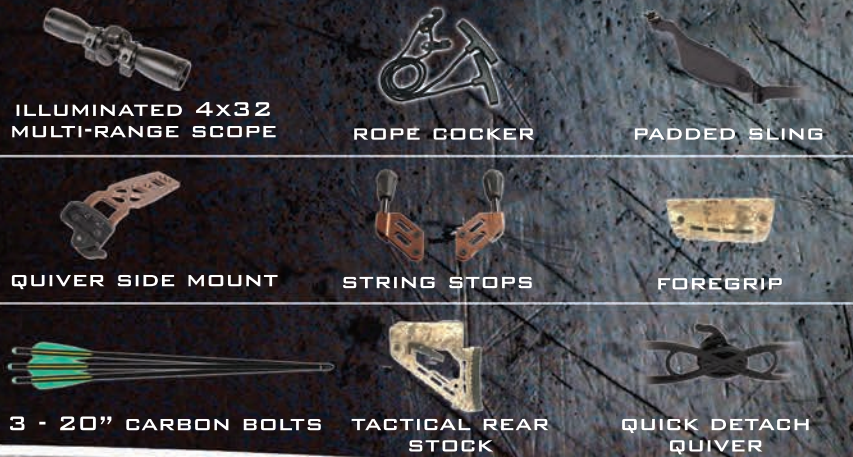

ROPE COCKER

PADDED SLING

QUIVER SIDE MOUNT

STRING STOPS

FOREGRIP

INCLUDES:

ILLUMINATED 4X32 MULTI-RANGE SCOPE