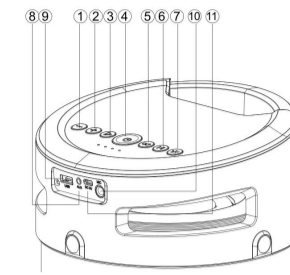

Product Overview:

1. Backward/Volume down
2. Forward/Volume up
3. Play/Pause
4. Power On/Off
5. TWS button
6. Mode (Switch Bluetooth, USB disk, FM and AUX-IN state)
7. Light control
8. AUX In
9. USB Port
10. Wired Mic Port
11. Charging jack

How to Connect via Bluetooth:

1. Turn the power button to "ON". The LED light will turn blue and twinkle quickly, then enter Bluetooth mode
2. Turn on the Bluetooth on your mobile phone and search for device name "WaveBlstr" then connect it. The blue LED light will keep lighting and make a tone once connected
3. Play the music from your mobile phone and enjoy
4. Press Forward or Backward button on the speaker or on your phone to select songs you like
5. Press Play/Pause button on the speaker or on your phone to play/pause the music
6. Long press Forward or Backward button to adjust volume up and down, or adjust your phone's volume
7. Long press Play/Pause button to activate voice assistant SIRI/GOOGLE ASSISTANT

How to play music from USB port:

1. Turn the Power button to "ON"
2. Insert a USB flash disk into the slot, the speaker will play the stored music automatically
3. Under playing mode, short press Forward or Backward button to select songs you like, long press to adjust the volume up and down
4. Press Play/Pause to play or pause

Note: Under Bluetooth playing mode, inserting a USB flash disk will disconnect the Bluetooth and switch to playing music from the USB. You can press the MODE button to switch to Bluetooth mode again

How to play music under FM Radio:

1. Under FM radio mode, the audio cable provided works as an antenna. Please Insert the audio cable to get the best FM signal before using
2. Turn the power button to "ON", press the "MODE" button to FM mode
3. Under FM mode, short press "Play/Pause" button to auto search the FM Channel and, pressing the "Play/Pause" again to store it automatically
4. Short press Forward or Backward button to change the stored FM channel, long press to adjust the volume

How to use the TWS Function:

1. Turn on two identical speakers you want to pair, both under BT mode. You only need to connect to one of the two units
2. Press the TWS button, the speaker will make a tone to start pairing. A tone will be audible again once successfully paired
3. Connect to your desired Bluetooth enabled device to play music by the two paired speakers, creating a more powerful surround sound effect
4. When you want to exit the TWS mode, press TWS button again
5. Once two units are paired with TWS, when they both are turned on next time within effective range, they can be automatically paired again

Note:

1. Users need to make TWS connection first, then make Bluetooth connection with the mobile phone
2. Under TWS mode and Bluetooth connected, when the user long presses the TWS button, both the TWS connection and Bluetooth connection will be disconnected

AUX-IN: