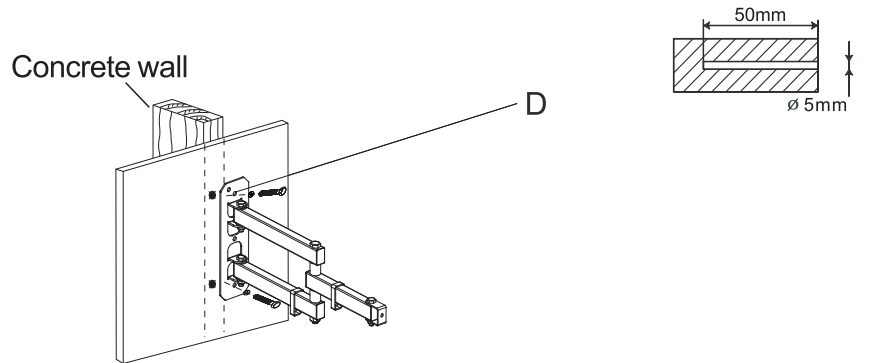

-   
**M6X16mm**  
 A(4PCS)
-   
**M8X16mm**  
 B(4PCS)
-   
**M6**  
 C(4PCS)
-   
**M6**  
 D(4PCS)

-   
 E(4PCS)
-   
 F(4PCS)

-   
 400x400
-   
 Max  
 35kg
-   
 26"-55"
-   
 75-380mm
-   
 5°

**STEP1A Solid concrete mounting**

**STEP1B Woodstud mounting**

**STEP2A Attaching brackets to screen**

**STEP2B For TVs with a curved back or obstruction**

**STEP3 the TV onto the wall plate and fixed locked screw**