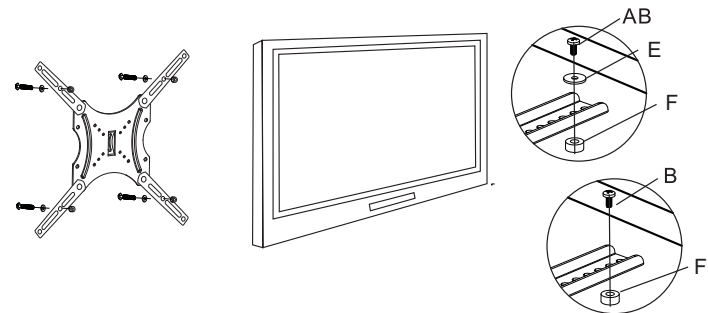

-   
**M6X16mm**  
 A(4PCS)
-   
**M8X16mm**  
 B(4PCS)
-   
**M6**  
 C(4PCS)
-   
**M6**  
 D(4PCS)

-   
 E(4PCS)
-   
 F(4PCS)

-   
 400x400
-   
 Max  
 35kg
-   
 26"-55"
-   
 75-380mm
-   
 5°

**STEP1A Solid concrete mounting**

**STEP1B Woodstud mounting**

**STEP2A Attaching brackets to screen**

**STEP2B For TVs with a curved back or obstruction**

**STEP3 the TV onto the wall plate and fixed locked screw**