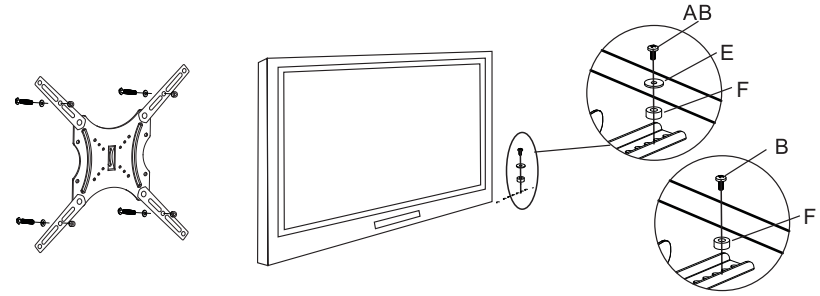

-   
**M6X16mm**  
 A(4PCS)
-   
**M8X16mm**  
 B(4PCS)
-   
**M6**  
 C(4PCS)
-   
**M6**  
 D(4PCS)

-   
 E(4PCS)
-   
 F(4PCS)

-   
 400x400
-   
 Max  
 35kg
-   
 26"-55"
-   
 75-380mm
-   
 5°

**STEP1A Solid concrete mounting**

**STEP1B Woodstud mounting**

**STEP2A Attaching brackets to screen**

**STEP2B For TVs with a curved back or obstruction**

**STEP3 the TV onto the wall plate and fixed locked screw**