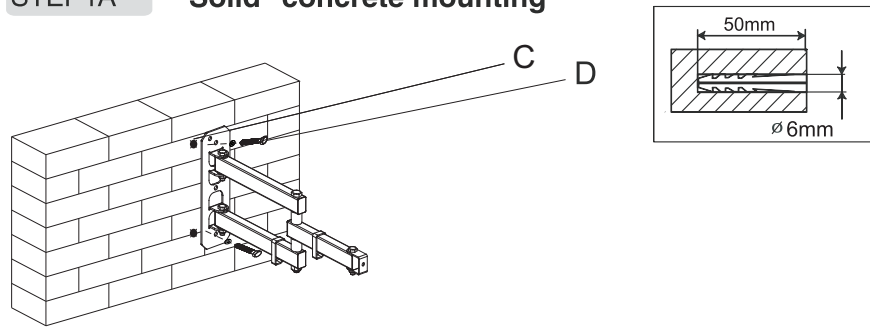

-   
**M6X16mm**  
 A(4PCS)
-   
**M8X16mm**  
 B(4PCS)
-   
**M6**  
 C(4PCS)
-   
**M6**  
 D(4PCS)

-   
 E(4PCS)
-   
 F(4PCS)

-   
 400x400
-   
 Max  
 35kg
-   
 26"-55"
-   
 75-380mm
-   
 5°

**STEP1A Solid concrete mounting**

**STEP1B Woodstud mounting**

**STEP2A Attaching brackets to screen**

**STEP2B For TVs with a curved back or obstruction**

**STEP3 the TV onto the wall plate and fixed locked screw**