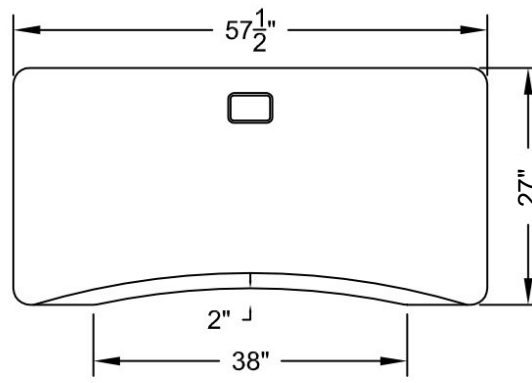

72X30 OFFICE

60X27 OFFICE

48X27 OFFICE

NOTE: This design and layout is the property of getyourmojo.com and is not to be used in any manner with out express written permission by getyourmojo.com

MOJO DESK STRAIGHT OFFICE DIMENSIONS