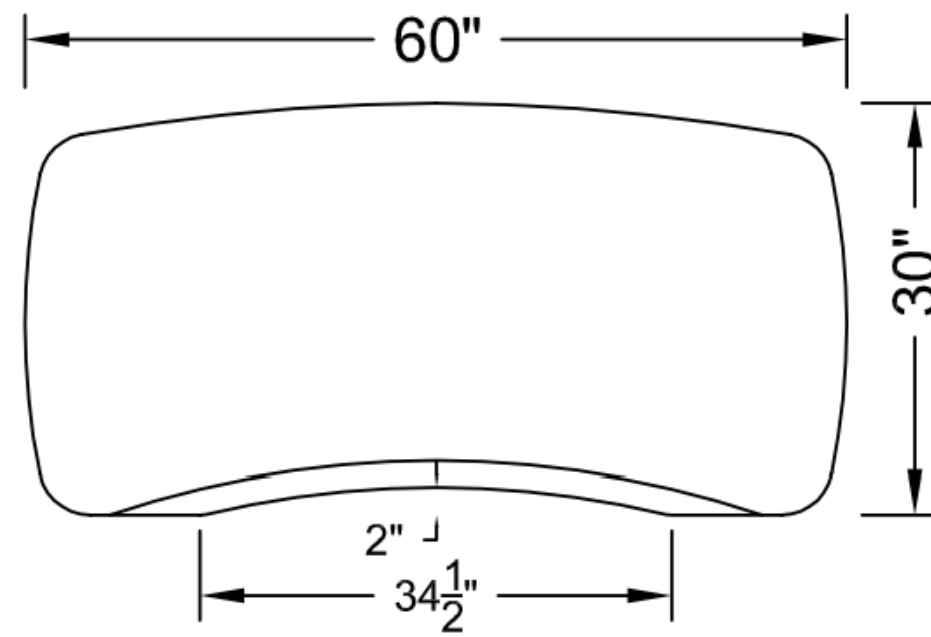

72X30 ORGANIC

60X30 ORGANIC

48X30 ORGANIC

NOTE: This design and layout is the property of getyourmojo.com and is not to be used in any manner with out express written permission by getyourmojo.com

MOJO DESK STRAIGHT ORGANIC DIMENSIONS