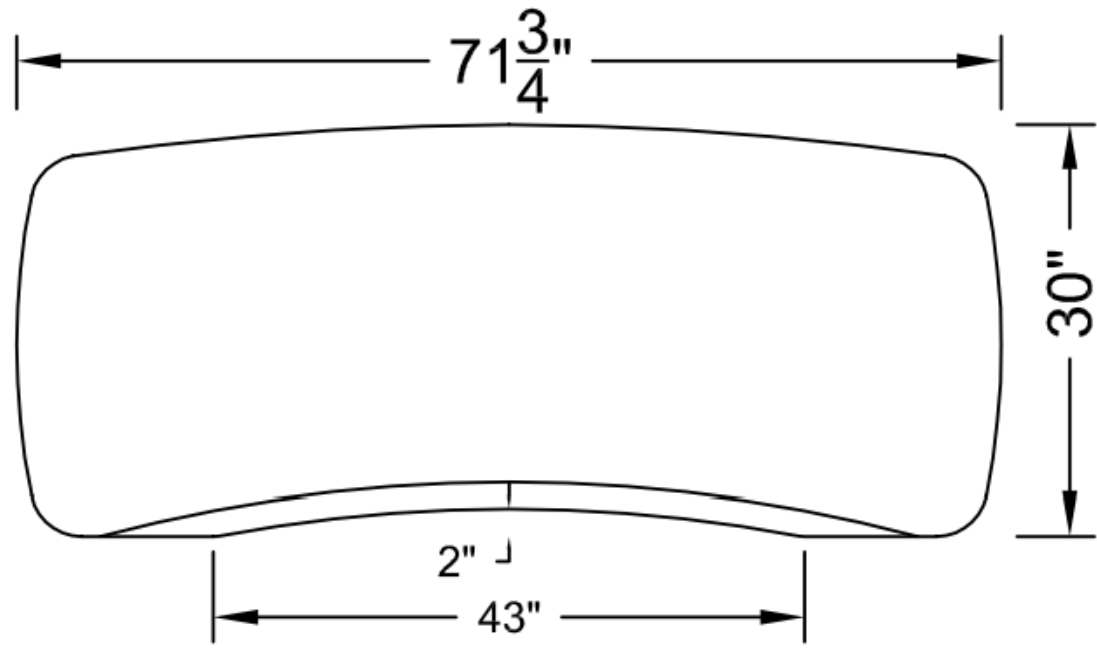

72X30 ORGANIC

60X30 ORGANIC

48X30 ORGANIC

NOTE: This design and layout is the property of getyourmojo.com and is not to be used in any manner with out express written permission by getyourmojo.com

MOJO DESK STRAIGHT ORGANIC DIMENSIONS