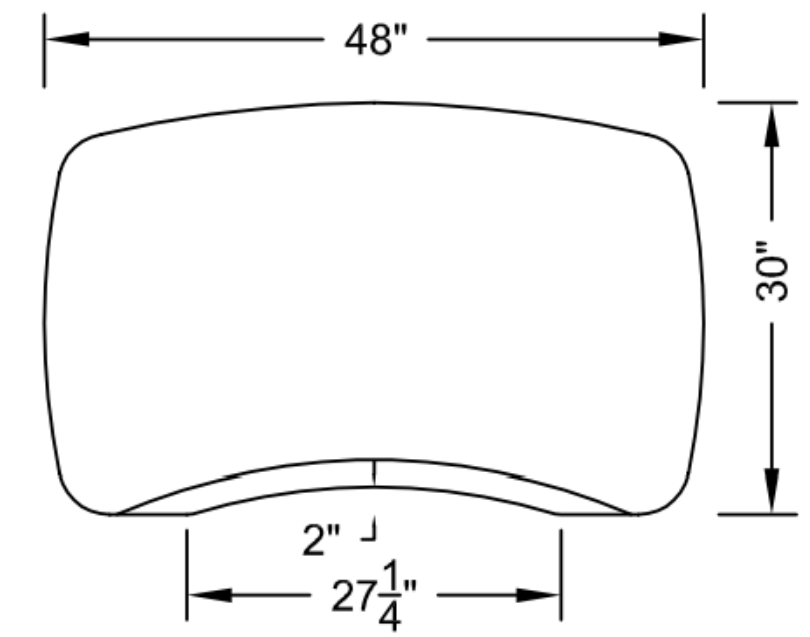

72X30 ORGANIC

60X30 ORGANIC

48X30 ORGANIC

NOTE: This design and layout is the property of getyourmojo.com and is not to be used in any manner with out express written permission by getyourmojo.com

MOJO DESK STRAIGHT ORGANIC DIMENSIONS