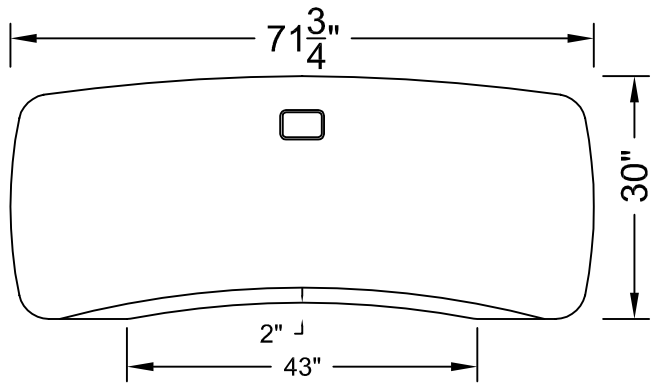

72X30 ORGANIC

60X30 ORGANIC

48X30 ORGANIC

NOTE: This design and layout is the property of getyourmojo.com and is not to be used in any manner without express written permission by getyourmojo.com

MOJO DESK STRAIGHT ORGANIC DIMENSIONS