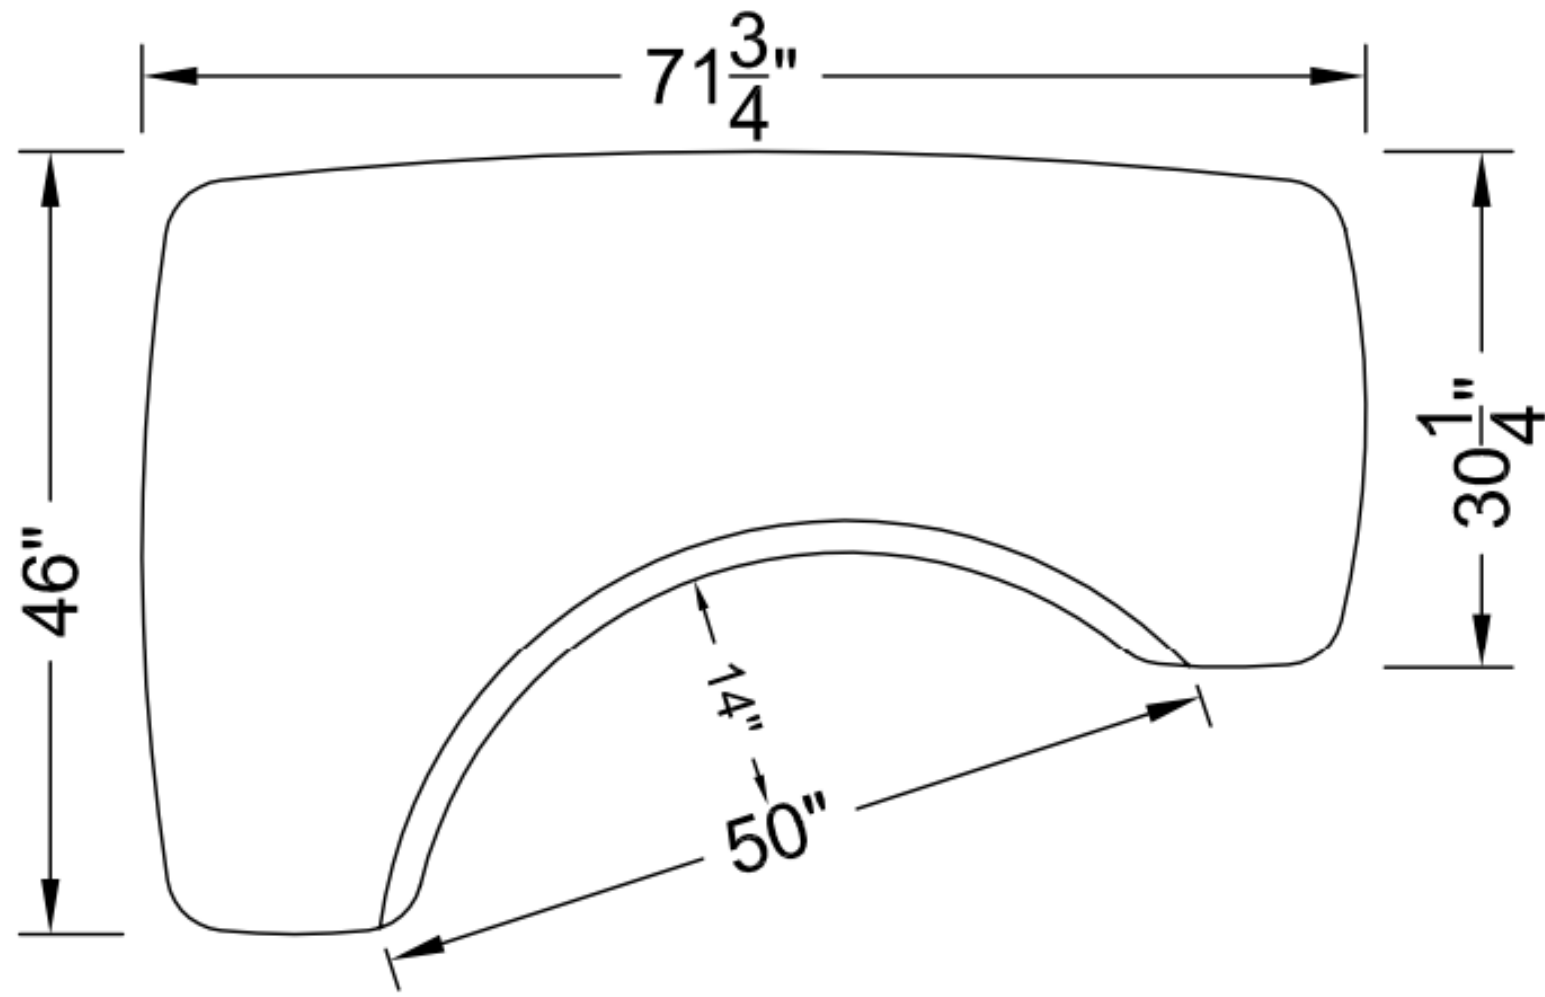

L 72X46-LEFT ORGANIC

L 72X46-RIGHT ORGANIC

NOTE: This design and layout is the property of getyourmojo.com and is not to be used in any manner without express written permission by getyourmojo.com

MOJO DESK CORNER ORGANIC DIMENSIONS