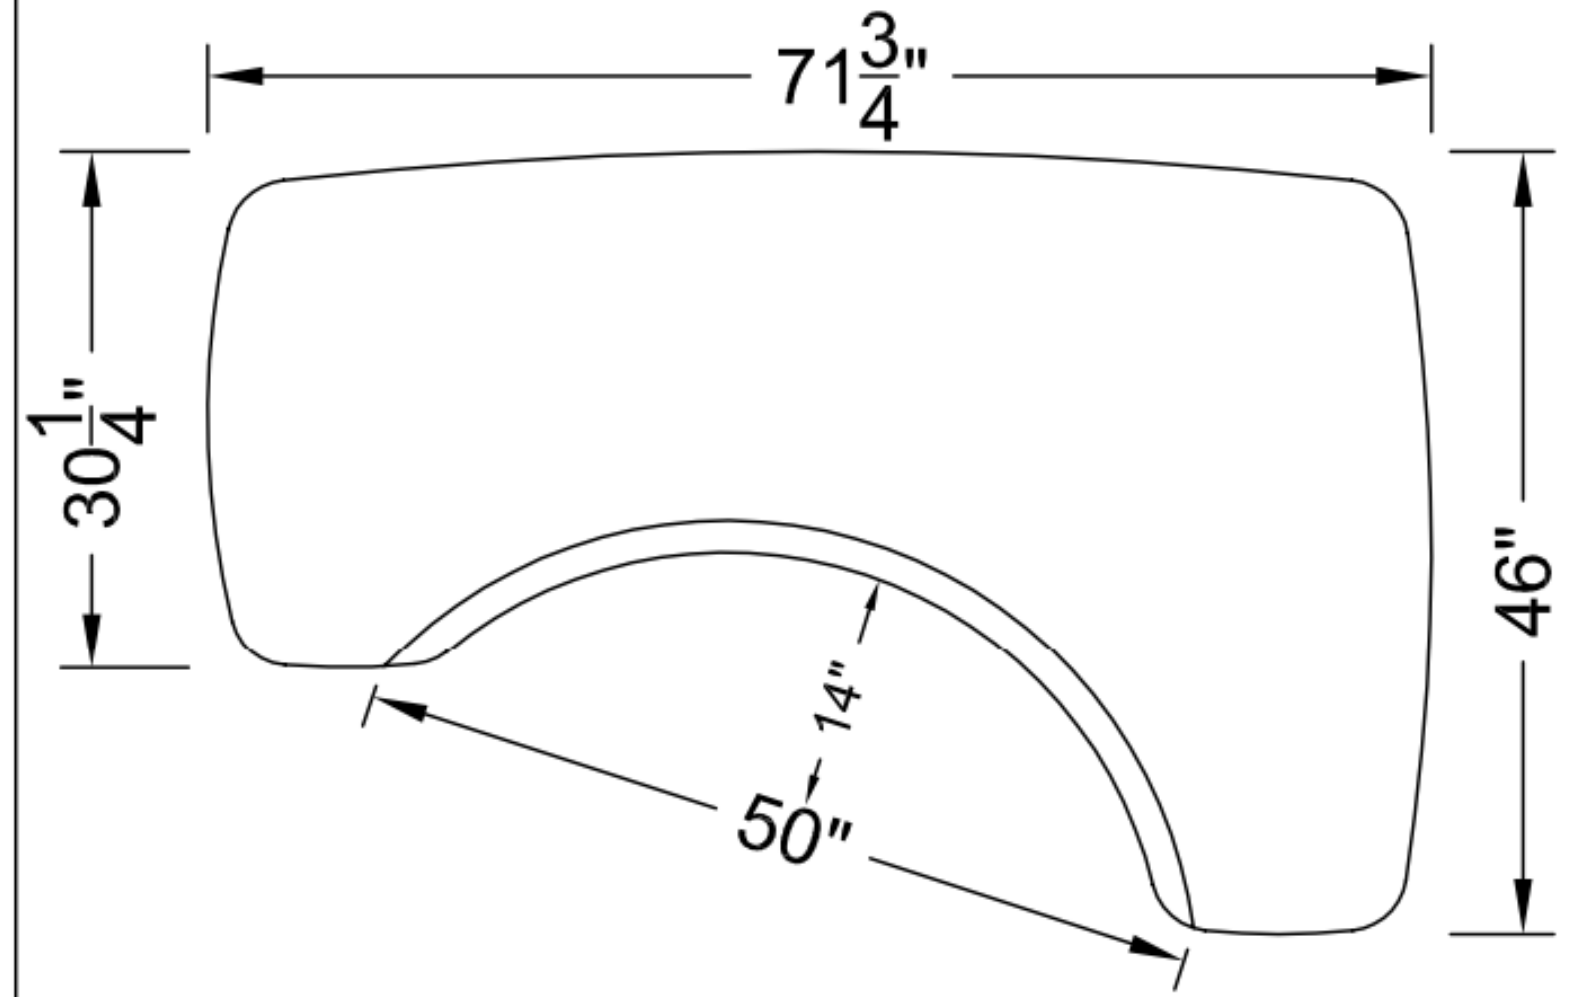

L 72X46-LEFT ORGANIC

L 72X46-RIGHT ORGANIC

NOTE: This design and layout is the property of getyourmojo.com and is not to be used in any manner without express written permission by getyourmojo.com

MOJO DESK CORNER ORGANIC DIMENSIONS