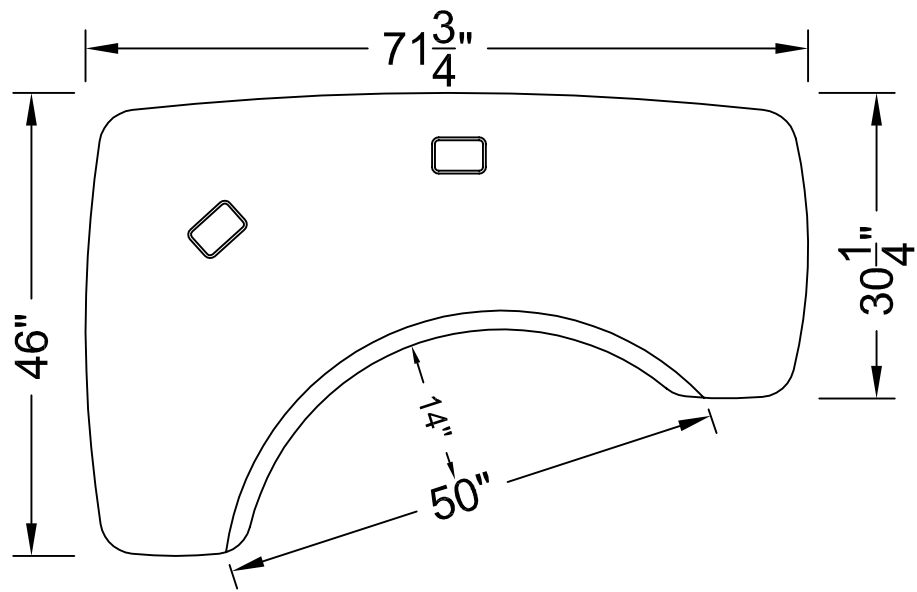

L 72X46-LEFT ORGANIC

L 72X46-RIGHT ORGANIC

NOTE: This design and layout is the property of getyourmojo.com and is not to be used in any manner without express written permission by getyourmojo.com

MOJO DESK CORNER ORGANIC DIMENSIONS