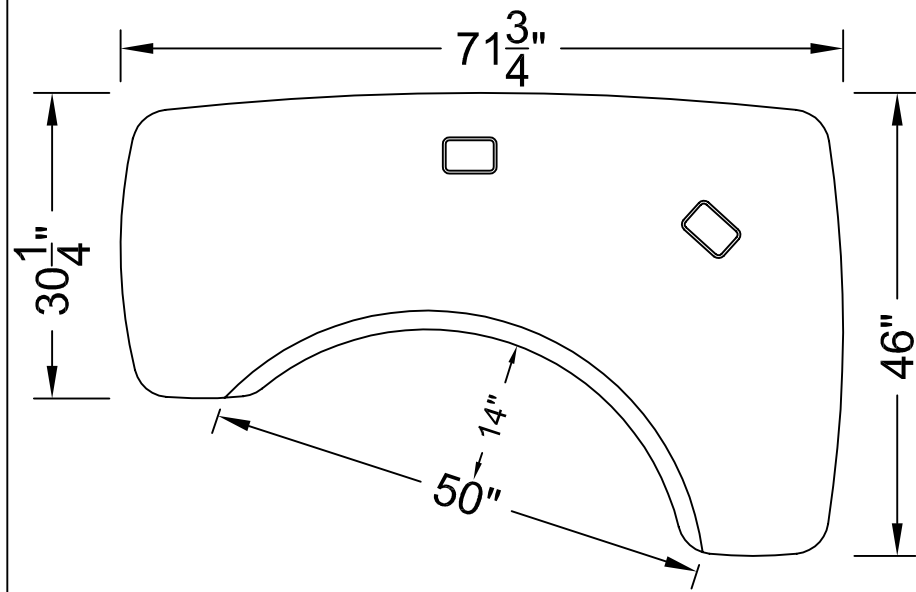

L 72X46-LEFT ORGANIC

L 72X46-RIGHT ORGANIC

NOTE: This design and layout is the property of getyourmojo.com and is not to be used in any manner without express written permission by getyourmojo.com

MOJO DESK CORNER ORGANIC DIMENSIONS