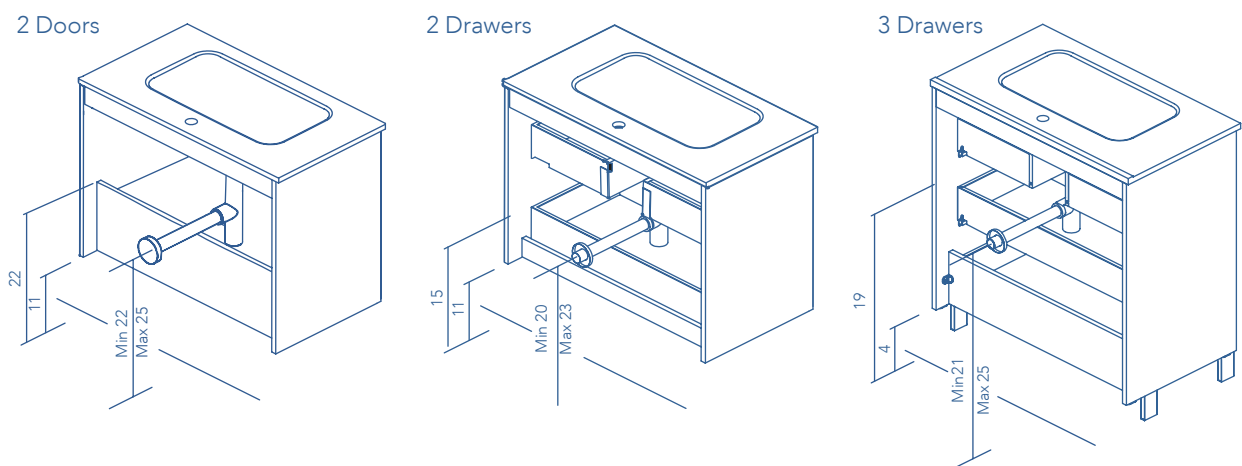

SIPHON PLACEMENT

FINISHES