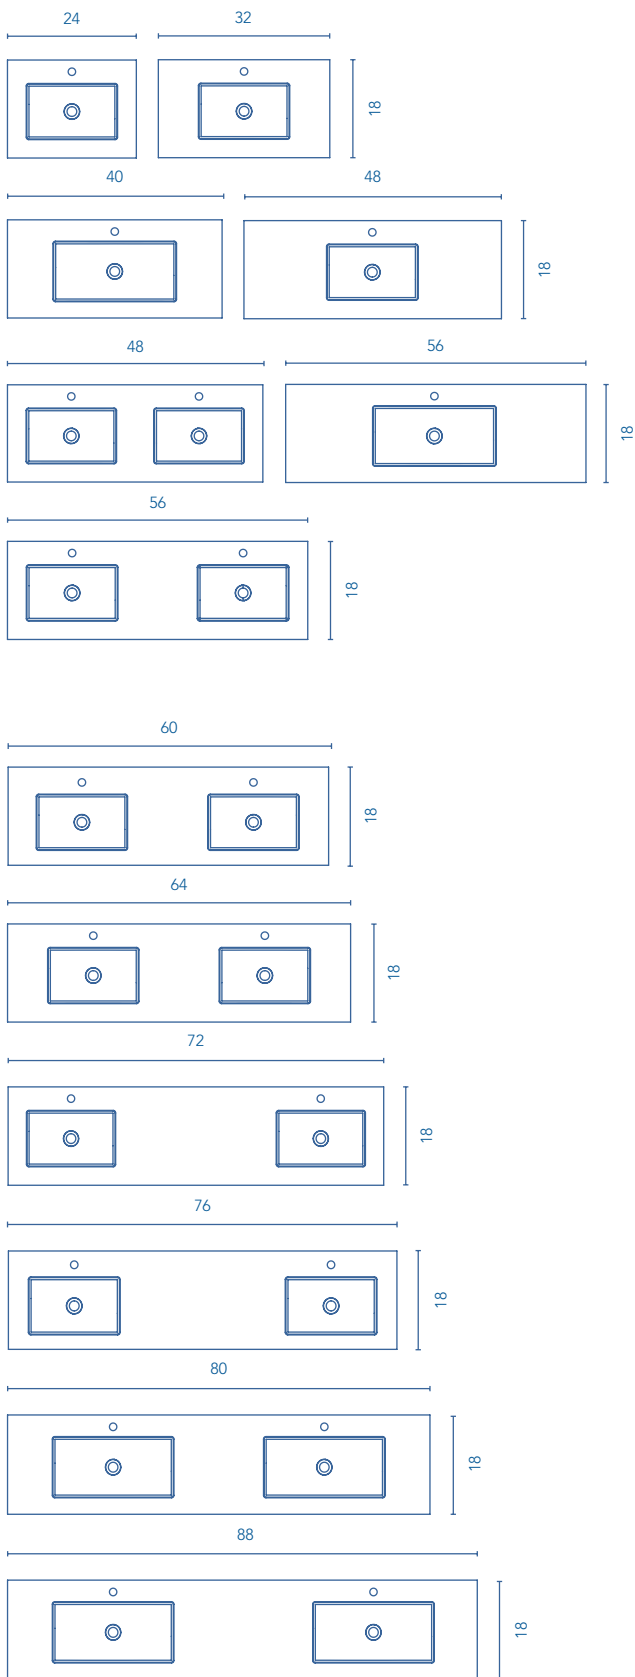

SKY

WASHBASIN

Sky sink Thickness 1in

24	1 Bowl
32	1 Bowl
40	1 Bowl
48	1 Bowl
48	2 Bowls
56	1 Bowl
56	2 Bowls
60	2 Bowls
64	2 Bowls
72	2 Bowls
76	2 Bowls
80	2 Bowls
88	2 Bowls

Mineral cover sink
Sink depth: 5 in

MATT WHITE

SANSA

UNITS

Depth 18

The 36 measurements are based on the 24 and 12 modules.
 The 48 measurements are based on the 24 modules.
 The 56 measurements are based on the 32 and 12 modules.
 The 60 measurements are based on the 24 and 12 modules.
 The 64 measurements are based on the 32 modules.
 The 76 measurements are based on the 32 and 12 modules.
 The 80 measurements are based on the 40 modules.

TECHNICAL INFORMATION

- STRUCTURE:** High gloss lacquered 5/8 in. board and melamine 5/8 in. board.
- FRONT:** High gloss lacquered 5/8 in. board and melamine 5/8 in. board.
- HANDLE:** Integrated in the front of the furniture.
- HINGE:** 105° opening, Ø 1 in. cap, easy assembly and soft closing system.
- DRAWER:** Drawers made in grey textile poly laminated board with high quality hidden partial extraction runners with soft close system. Lower drawer useful space (widthxheightxdepth): 20x4x13 in. (unit 24 in.), 28x4x13 in. (unit 32 in.), 36x4x13 in. (unit 40 in.).
- WALL HANGING BRACKET:** Hidden hanging brackets with direct assembling system, great resistance and depth regulation.
- LEGS:** For set with 3 drawers, ABS in bright chrome finish adjustable legs included in unit.
- PIPE DEPTH:** Space behind drawer is 3 inches.