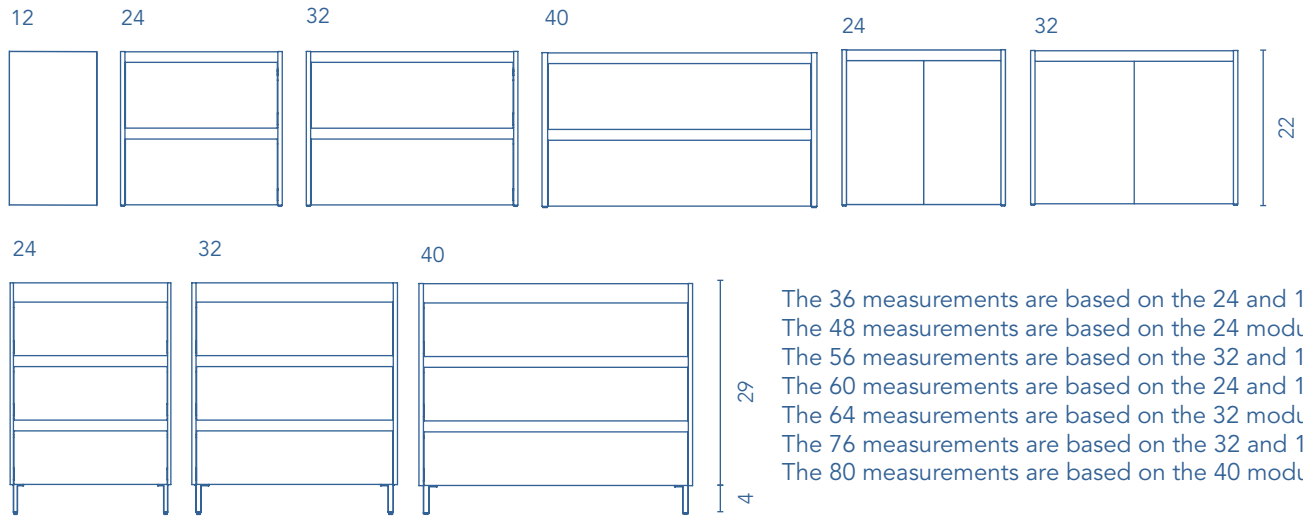

SKY

WASHBASIN

Sky sink Thickness 1in

24	1 Bowl
32	1 Bowl
40	1 Bowl
48	1 Bowl
48	2 Bowls
56	1 Bowl
56	2 Bowls
60	2 Bowls
64	2 Bowls
72	2 Bowls
76	2 Bowls
80	2 Bowls
88	2 Bowls

Mineral cover sink
Sink depth: 5 in

MATT WHITE

SANSA

UNITS

Depth 18

The 36 measurements are based on the 24 and 12 modules.
 The 48 measurements are based on the 24 modules.
 The 56 measurements are based on the 32 and 12 modules.
 The 60 measurements are based on the 24 and 12 modules.
 The 64 measurements are based on the 32 modules.
 The 76 measurements are based on the 32 and 12 modules.
 The 80 measurements are based on the 40 modules.

TECHNICAL INFORMATION

- STRUCTURE:** High gloss lacquered 5/8 in. board and melamine 5/8 in. board.
- FRONT:** High gloss lacquered 5/8 in. board and melamine 5/8 in. board.
- HANDLE:** Integrated in the front of the furniture.
- HINGE:** 105° opening, Ø 1 in. cap, easy assembly and soft closing system.
- DRAWER:** Drawers made in grey textile poly laminated board with high quality hidden partial extraction runners with soft close system. Lower drawer useful space (widthxheightxdepth): 20x4x13 in. (unit 24 in.), 28x4x13 in. (unit 32 in.), 36x4x13 in. (unit 40 in.).
- WALL HANGING BRACKET:** Hidden hanging brackets with direct assembling system, great resistance and depth regulation.
- LEGS:** For set with 3 drawers, ABS in bright chrome finish adjustable legs included in unit.
- PIPE DEPTH:** Space behind drawer is 3 inches.