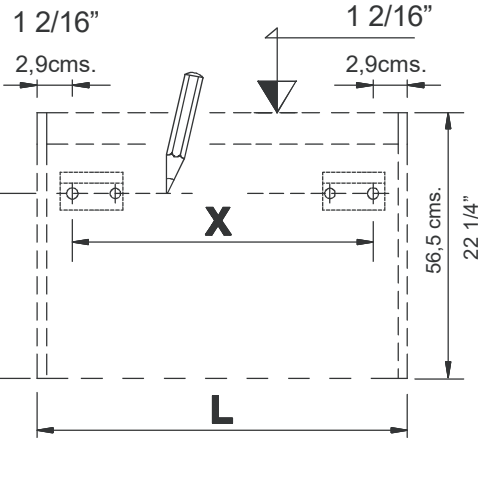

SANSA

1164906
2016-052

01.

L:60cms.	→ X=53,7cms.
L:70cms.	→ X=63,7cms.
L:80cms.	→ X=73,7cms.
L:100cms.	→ X=93,7cms.
L:120cms.	→ X=53,7cms.

L:23 5/8"	→ X=21 2/16"
L:27 9/16"	→ X=25 1/16"
L:31 1/2"	→ X=29 0/16"
L:39 3/8"	→ X=36 14/16"
L:47 1/4"	→ X=21 2/16"

02.

23 5/8" 27 9/16" 31 1/2" 39 3/8"
 MLV-60/70/80/100 —————x2
 MLV-120 —————x4
 47 1/4"

x4

x4

x8

x8

BO-719

03.

03.2

±1cms.

0 6/16"

04.

T2x2

60cm
23 5/8"

120cm
47 1/4"

60cm
23 5/8"