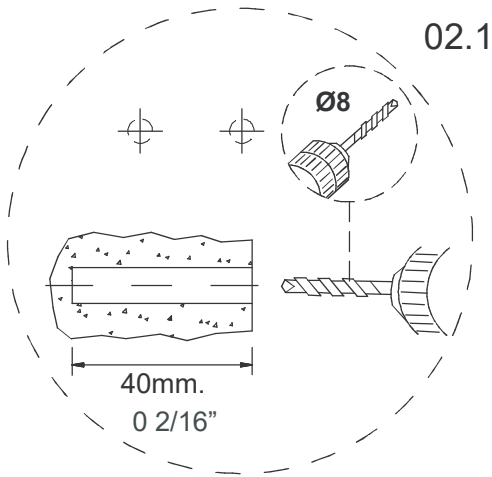

SANSA

1164906
2016-052

01.

L:60cms.	→ X=53,7cms.
L:70cms.	→ X=63,7cms.
L:80cms.	→ X=73,7cms.
L:100cms.	→ X=93,7cms.
L:120cms.	→ X=53,7cms.

L:23 5/8"	→ X=21 2/16"
L:27 9/16"	→ X=25 1/16"
L:31 1/2"	→ X=29 0/16"
L:39 3/8"	→ X=36 14/16"
L:47 1/4"	→ X=21 2/16"

02.

23 5/8" 27 9/16" 31 1/2" 39 3/8"
 MLV-60/70/80/100 —————x2
 MLV-120 —————x4
 47 1/4"

x4

x4

x8

x8

BO-719

03.

03.2

±1cms.

0 6/16"

04.

T2x2

60cm
23 5/8"

120cm
47 1/4"

60cm
23 5/8"