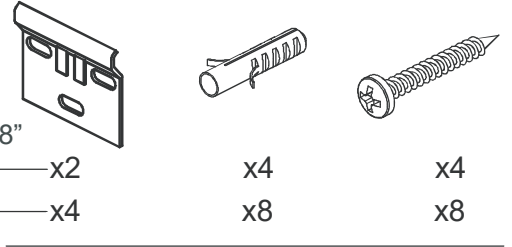

SANSA

1164906
2016-052

01.

L:60cms.	→ X=53,7cms.
L:70cms.	→ X=63,7cms.
L:80cms.	→ X=73,7cms.
L:100cms.	→ X=93,7cms.
L:120cms.	→ X=53,7cms.

L:23 5/8"	→ X=21 2/16"
L:27 9/16"	→ X=25 1/16"
L:31 1/2"	→ X=29 0/16"
L:39 3/8"	→ X=36 14/16"
L:47 1/4"	→ X=21 2/16"

02.

23 5/8" 27 9/16" 31 1/2" 39 3/8"
 MLV-60/70/80/100 —————x2
 MLV-120 —————x4
 47 1/4"

x4

x4

x8

x8

BO-719

03.

03.2

±1cms.

0 6/16"

04.

T2x2

60cm
23 5/8"

120cm
47 1/4"

60cm
23 5/8"