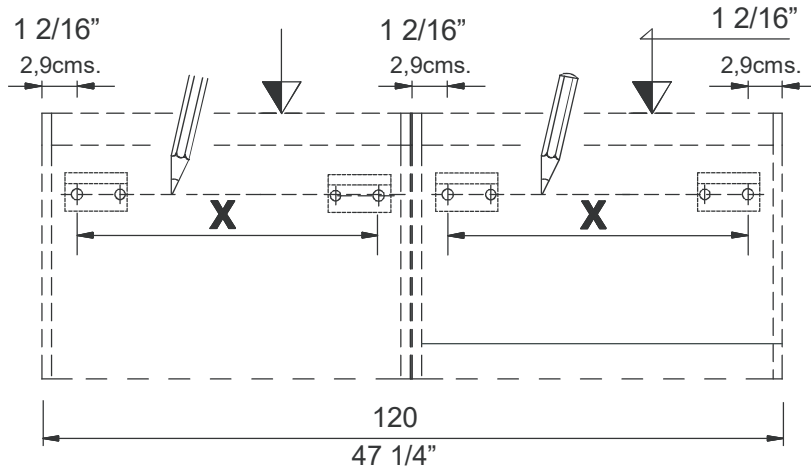

SANSA

1164906
2016-052

01.

L:60cms.	→ X=53,7cms.
L:70cms.	→ X=63,7cms.
L:80cms.	→ X=73,7cms.
L:100cms.	→ X=93,7cms.
L:120cms.	→ X=53,7cms.

L:23 5/8"	→ X=21 2/16"
L:27 9/16"	→ X=25 1/16"
L:31 1/2"	→ X=29 0/16"
L:39 3/8"	→ X=36 14/16"
L:47 1/4"	→ X=21 2/16"

02.

23 5/8" 27 9/16" 31 1/2" 39 3/8"
 MLV-60/70/80/100 —————x2
 MLV-120 —————x4
 47 1/4"

x4

x4

x8

x8

BO-719

03.

03.2

±1cms.

0 6/16"

04.

T2x2

60cm
23 5/8"

120cm
47 1/4"

60cm
23 5/8"