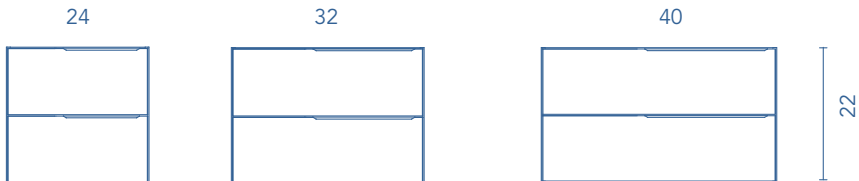

## WASHBASIN

Sink depth: 5 / Thickness: 1

Ceramic washbasin.

# MIO

Depth 18

## UNITS

1 Drawer

2 Drawer

Side Unit