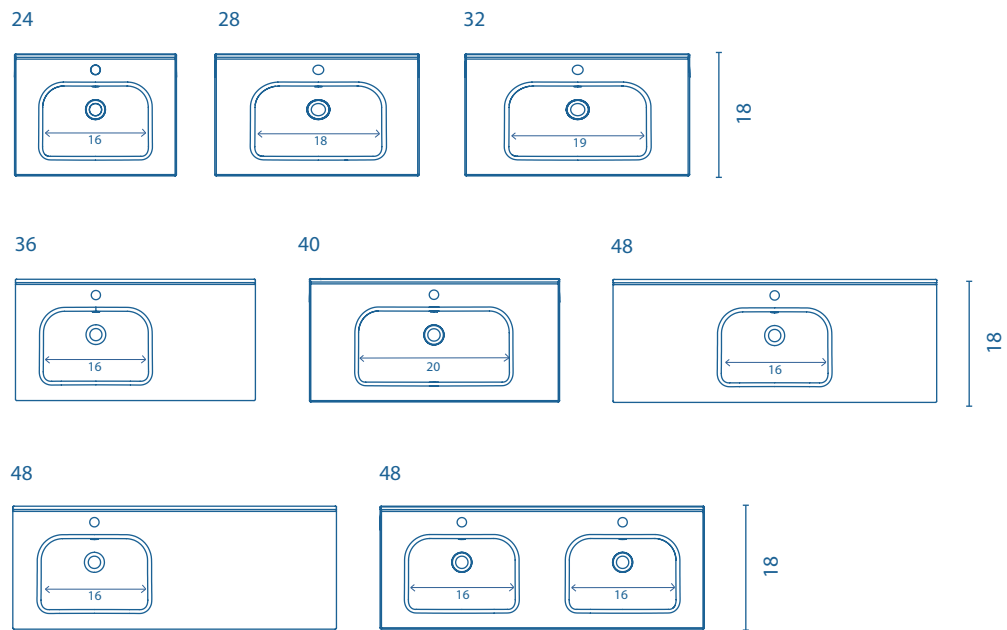

# SLIM

## WASHBASIN

Sink depth: 5 / Thickness: 1

Ceramic washbasin.

## SIDE UNIT