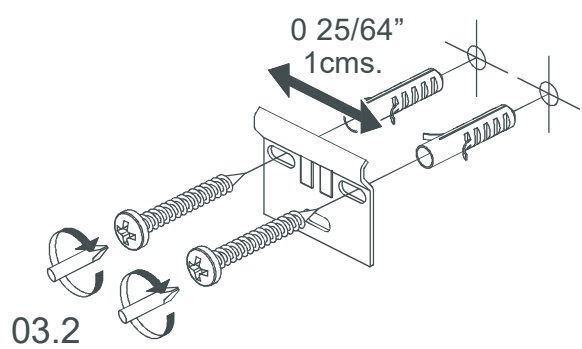

L:50cms.	→	X=43,5cms.
L:60cms.	→	X=53,5cms.
L:19 11/16"	→	X=17 1/8"
L:23 5/8"	→	X=21 1/16"

03.