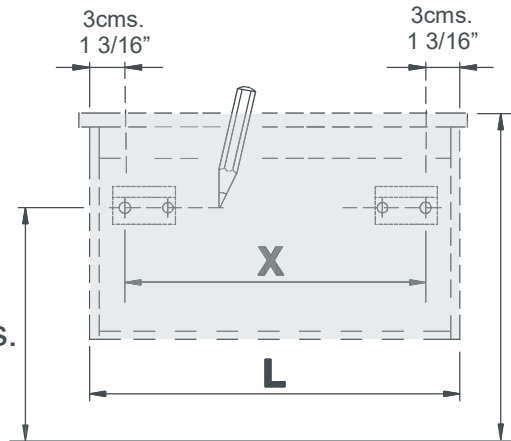

SERIE LITTLE

1173628
2020-007

50-60
19 11/16" - 23 5/8"

50-60
19 11/16" - 23 5/8"

50-60
19 11/16" - 23 5/8"

BO-719

50-60
19 11/16" - 23 5/8"

74,2cms.
29 7/32"

50-60
19 11/16" - 23 5/8"

85cms.
33 15/32"

L:50cms. → X=43,5cms.
L:60cms. → X=53,5cms.

L:19 11/16" → X=17 1/8"
L:23 5/8" → X=21 1/16"

02.

H-12,4cms.
H-4 7/8"

L:50cms.	→	X=43,5cms.
L:60cms.	→	X=53,5cms.
L:19 11/16"	→	X=17 1/8"
L:23 5/8"	→	X=21 1/16"