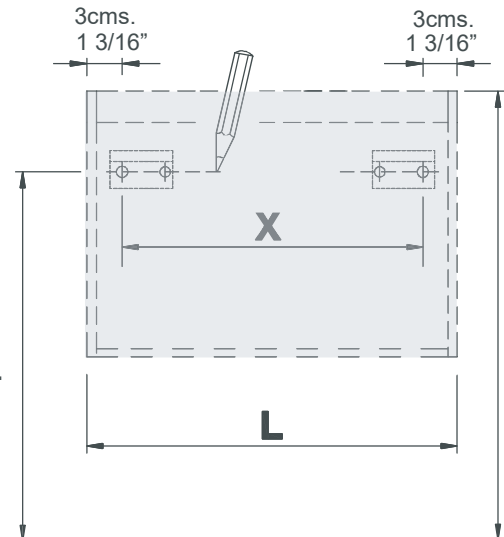

SERIE LITTLE

1173628
2020-007

50-60
19 11/16" - 23 5/8"

50-60
19 11/16" - 23 5/8"

50-60
19 11/16" - 23 5/8"

BO-719

50-60
19 11/16" - 23 5/8"

74,2cms.
29 7/32"

50-60
19 11/16" - 23 5/8"

85cms.
33 15/32"

L:50cms. → X=43,5cms.
L:60cms. → X=53,5cms.

L:19 11/16" → X=17 1/8"
L:23 5/8" → X=21 1/16"

02.

H-12,4cms.
H-4 7/8"

L:50cms.	→	X=43,5cms.
L:60cms.	→	X=53,5cms.
L:19 11/16"	→	X=17 1/8"
L:23 5/8"	→	X=21 1/16"