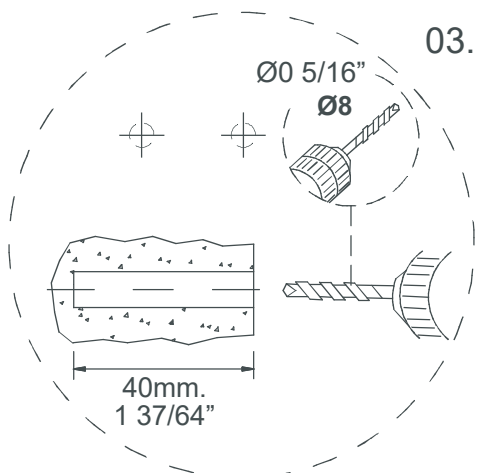

L:50cms.	→	X=43,5cms.
L:60cms.	→	X=53,5cms.
L:19 11/16"	→	X=17 1/8"
L:23 5/8"	→	X=21 1/16"

03.