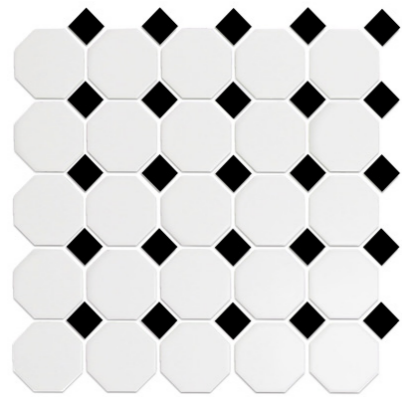

White Matte
1"x1" Square
12"x12" Mosaic
UFCC130P-12M

Black Matte
1"x1" Square
12"x12" Mosaic
UFCC131P-12M

Snow White & Black
Matte Pin Wheel
12"x12" Mosaic
UFCC106-12MT

White Matte 1"x1"
Hexagon
12"x12" Mosaic
UFCC104-12MT

Black Matte 1"x1"
Hexagon
12"x12" Mosaic
UFCC114-12MT

Tender Gray Matte
1"x1" Hexagon
12"x12" Mosaic
UFCC140-12MT

Snow White & Black
Matte Octagonal
12"x12" Mosaic
UFCC101-12MT

Snow Gray
Matte Octagonal
12"x12" Mosaic
UFCC112-12MT