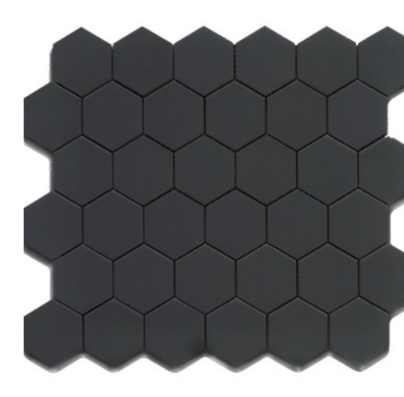

White Matte
1"x1" Square
12"x12" Mosaic
UFCC130P-12M

Black Matte
1"x1" Square
12"x12" Mosaic
UFCC131P-12M

Snow White & Black
Matte Pin Wheel
12"x12" Mosaic
UFCC106-12MT

White Matte 1"x1"
Hexagon
12"x12" Mosaic
UFCC104-12MT

Black Matte 1"x1"
Hexagon
12"x12" Mosaic
UFCC114-12MT

Tender Gray Matte
1"x1" Hexagon
12"x12" Mosaic
UFCC140-12MT

Snow White & Black
Matte Octagonal
12"x12" Mosaic
UFCC101-12MT

Snow Gray
Matte Octagonal
12"x12" Mosaic
UFCC112-12MT

Snow White Matte
Octagonal
12"x12" Mosaic
UFCC100-12MT

White Matte
2"x2" Hexagon
12"x12" Mosaic
UFCC102-12MT

Black Matte
2"x2" Hexagon
12"x12" Mosaic
UFCC103-12MT

Tender Gray
2"x2" Hexagon
12"x12" Mosaic
UFCC141-12MT