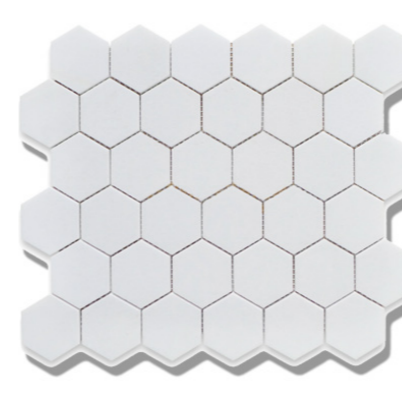

White Matte
1"x1" Square
12"x12" Mosaic
UFCC130P-12M

Black Matte
1"x1" Square
12"x12" Mosaic
UFCC131P-12M

Snow White & Black
Matte Pin Wheel
12"x12" Mosaic
UFCC106-12MT

White Matte 1"x1"
Hexagon
12"x12" Mosaic
UFCC104-12MT

Black Matte 1"x1"
Hexagon
12"x12" Mosaic
UFCC114-12MT

Tender Gray Matte
1"x1" Hexagon
12"x12" Mosaic
UFCC140-12MT

Snow White & Black
Matte Octagonal
12"x12" Mosaic
UFCC101-12MT

Snow Gray
Matte Octagonal
12"x12" Mosaic
UFCC112-12MT

Snow White Matte
Octagonal
12"x12" Mosaic
UFCC100-12MT

White Matte
2"x2" Hexagon
12"x12" Mosaic
UFCC102-12MT

Black Matte
2"x2" Hexagon
12"x12" Mosaic
UFCC103-12MT

Tender Gray
2"x2" Hexagon
12"x12" Mosaic
UFCC141-12MT