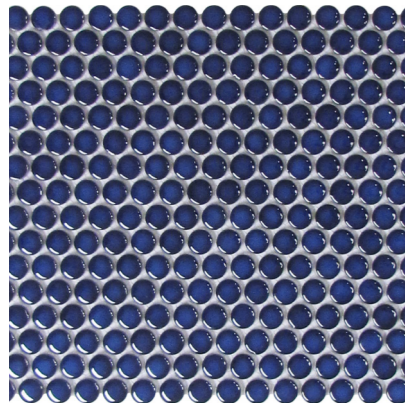

12"x12" Mosaic
Bright / UFCC108-12MT
Matte / UFCC109-12MT

Black Penny Round

12"x12" Mosaic
Bright / UFCC111-12MT
Matte / UFCC159-12MT

Tender Gray Penny Round

12"x12" Mosaic
Bright / UFCC116-12MT
Matte / UFCC117-12MT