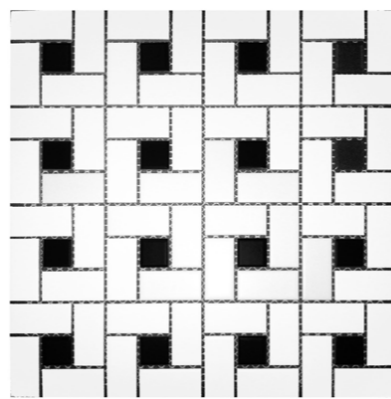

Glazed Porcelain

12"x12" 9"x10"

CC Mosaics White 1"x1" Hexagon

CC Mosaics White Lantern Bright 12"x12"

CC Mosaics Black 2"x2" Hexagon

CC Mosaics II

Glazed Porcelain Mosaics

5-6 mm |    | 12"x12" 30x30 cm 9"x10" 23x25 cm

White Matte
1"x1" Square
12"x12" Mosaic
UFCC130P-12M

Black Matte
1"x1" Square
12"x12" Mosaic
UFCC131P-12M

Snow White & Black
Matte Pin Wheel
12"x12" Mosaic
UFCC106-12MT

White Matte 1"x1"
Hexagon
12"x12" Mosaic
UFCC104-12MT