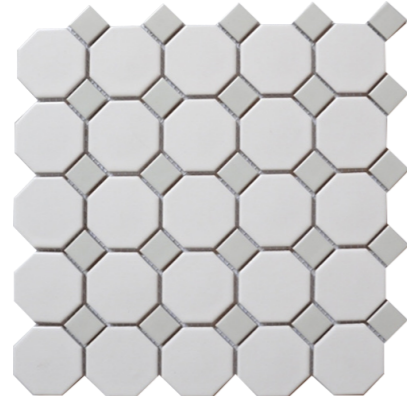

White Matte
1"x1" Square
12"x12" Mosaic
UFCC130P-12M

Black Matte
1"x1" Square
12"x12" Mosaic
UFCC131P-12M

Snow White & Black
Matte Pin Wheel
12"x12" Mosaic
UFCC106-12MT

White Matte 1"x1"
Hexagon
12"x12" Mosaic
UFCC104-12MT

Black Matte 1"x1"
Hexagon
12"x12" Mosaic
UFCC114-12MT

Tender Gray Matte
1"x1" Hexagon
12"x12" Mosaic
UFCC140-12MT

Snow White & Black
Matte Octagonal
12"x12" Mosaic
UFCC101-12MT

Snow Gray
Matte Octagonal
12"x12" Mosaic
UFCC112-12MT