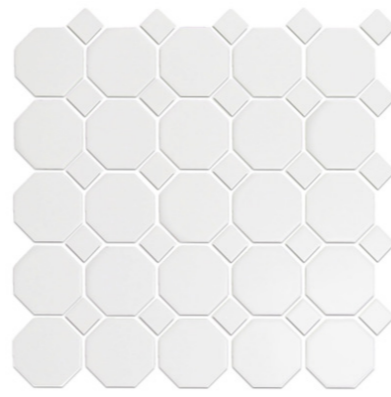

Black Matte 1"x1"
Hexagon
12"x12" Mosaic
UFCC114-12MT

Tender Gray Matte
1"x1" Hexagon
12"x12" Mosaic
UFCC140-12MT

Snow White & Black
Matte Octagonal
12"x12" Mosaic
UFCC101-12MT

Snow Gray
Matte Octagonal
12"x12" Mosaic
UFCC112-12MT

Snow White Matte
Octagonal
12"x12" Mosaic
UFCC100-12MT

White Matte
2"x2" Hexagon
12"x12" Mosaic
UFCC102-12MT

Black Matte
2"x2" Hexagon
12"x12" Mosaic
UFCC103-12MT

Tender Gray
2"x2" Hexagon
12"x12" Mosaic
UFCC141-12MT