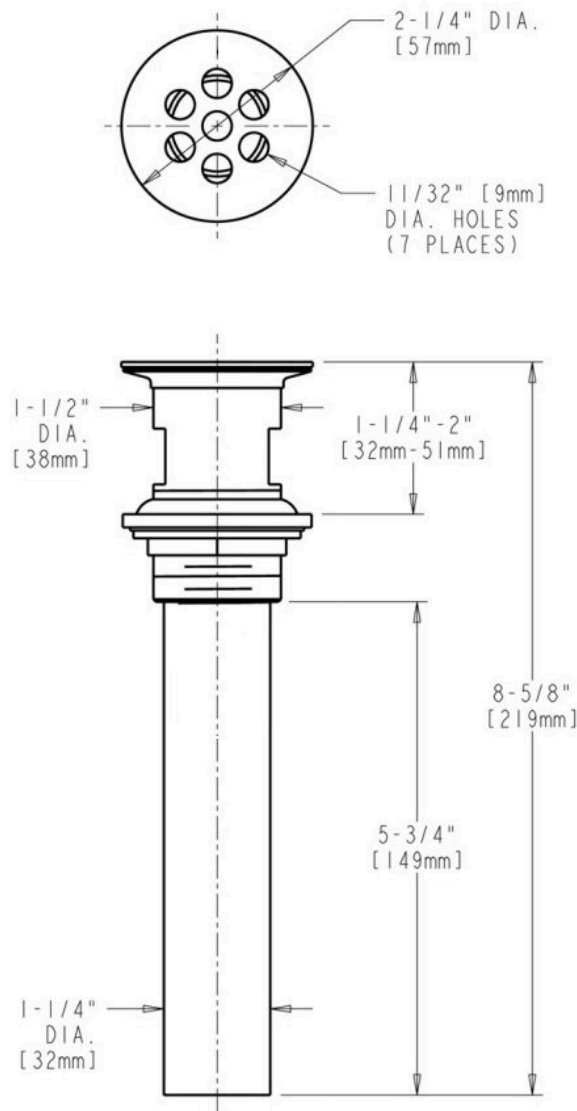

## Dimensions

- H: 8.58" \* Ø: 2.25"

## Weight

- 3.3 lb.

# bathonomy SinkDrain

Sink Complements Always Open Sink  
Drain - Drop-In - 2"

### Technical Information

All product dimensions are nominal.

Shower head included: No

Shower arm: No