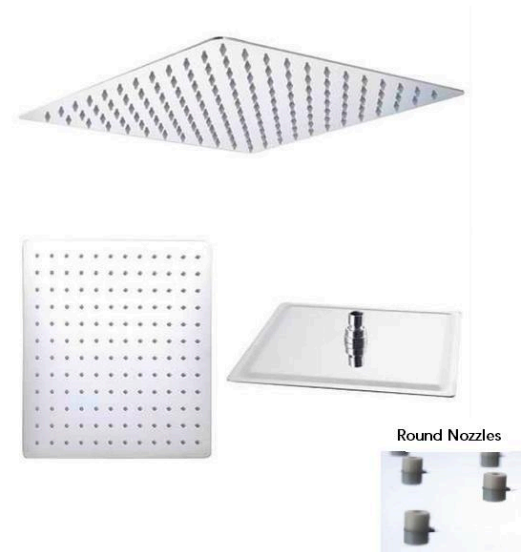

bathonomy ShowerHead

Luk 2 Round Nozzle Shower Head - Wall Or Ceiling Mount - 12"

Description

Start a new day, prepare for that. Like many people, your new energetic day begins with an exciting morning shower. Wash the drowsiness of the night before to embrace a totally new day with our Luk 2 shower heads. Made of polished stainless steel and with an extra flat design and rounded corners. Round silicone nozzles easy to clean. Each product launched by us is to help you enjoy more happiness of life, especially the freedom to shower.

Features

- Suggested room fit: Showers.
- 1/2" NPT female inlet.
- Full Raincan Spray single function.
- 2.5 Gpm @ 80 PSI / 9.5 L/min @ 522 kPa.
- Round silicone nozzles easy to clean.
- Shower arm not included.

Material

- Premium material construction with metal handle ensures reliability and durability.
- BATHONOMY finishes resist corrosion and tarnishing.
- Stainless Steel.

Dimensions

- W: 11.9" * H: 11.9" * D: 0.06"