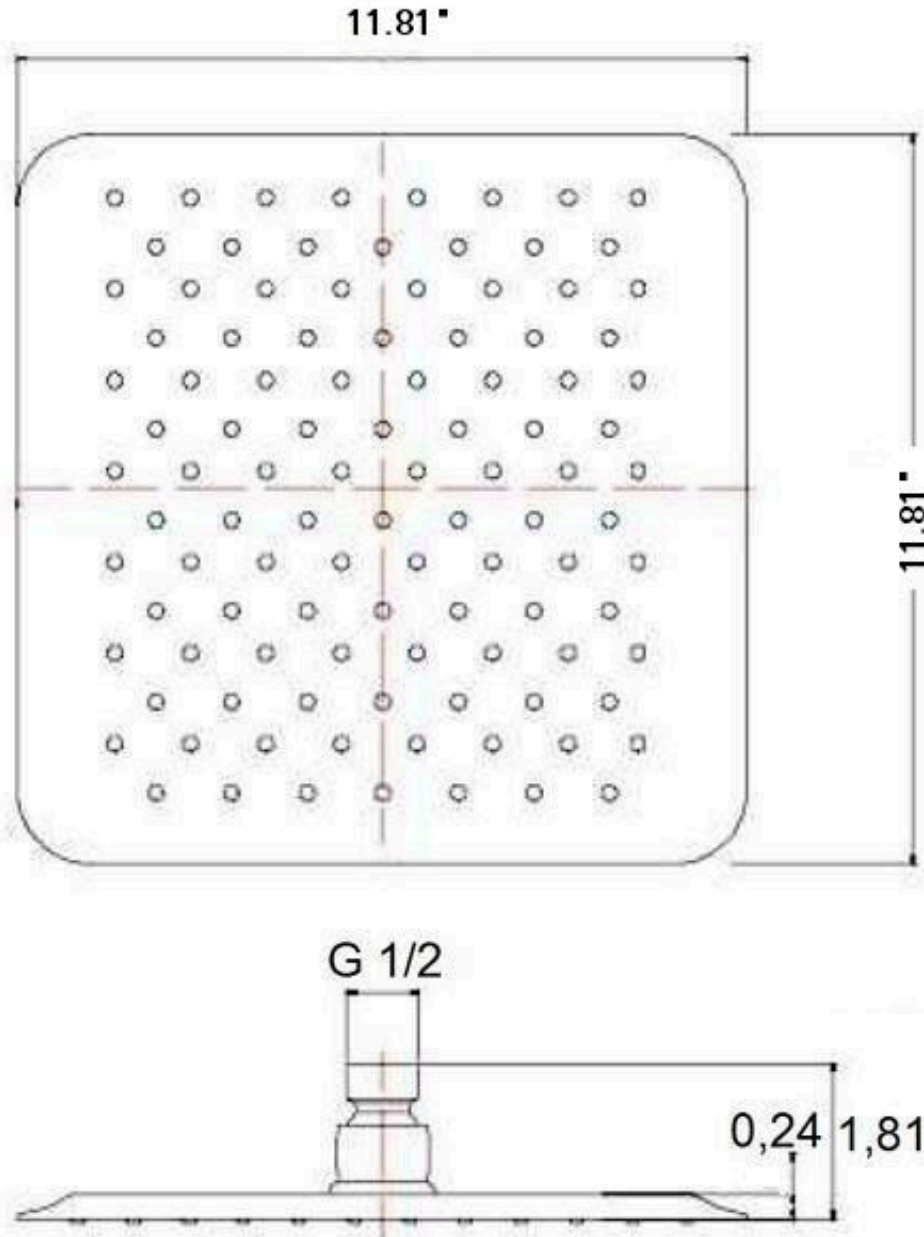

Features

- Suggested room fit: Showers.
- 1/2" NPT female inlet.
- Full Raincan Spray single function.
- 2.5 Gpm @ 80 PSI / 9.5 L/min @ 522 kPa.
- Round silicone nozzles easy to clean.
- Shower arm not included.

Material

- Premium material construction with metal handle ensures reliability and durability.
- BATHONOMY finishes resist corrosion and tarnishing.
- Stainless Steel.

Dimensions

- W: 11.9" * H: 11.9" * D: 0.06"

	BNI	Brushed Nickel
	MBL	Matt Black
	PCH	Polished Chrome
	SBR	Satin Brass

Technical Information

All product dimensions are nominal.

Shower head included: No
Shower arm: No

Notes

Install the product according to the installation guide.