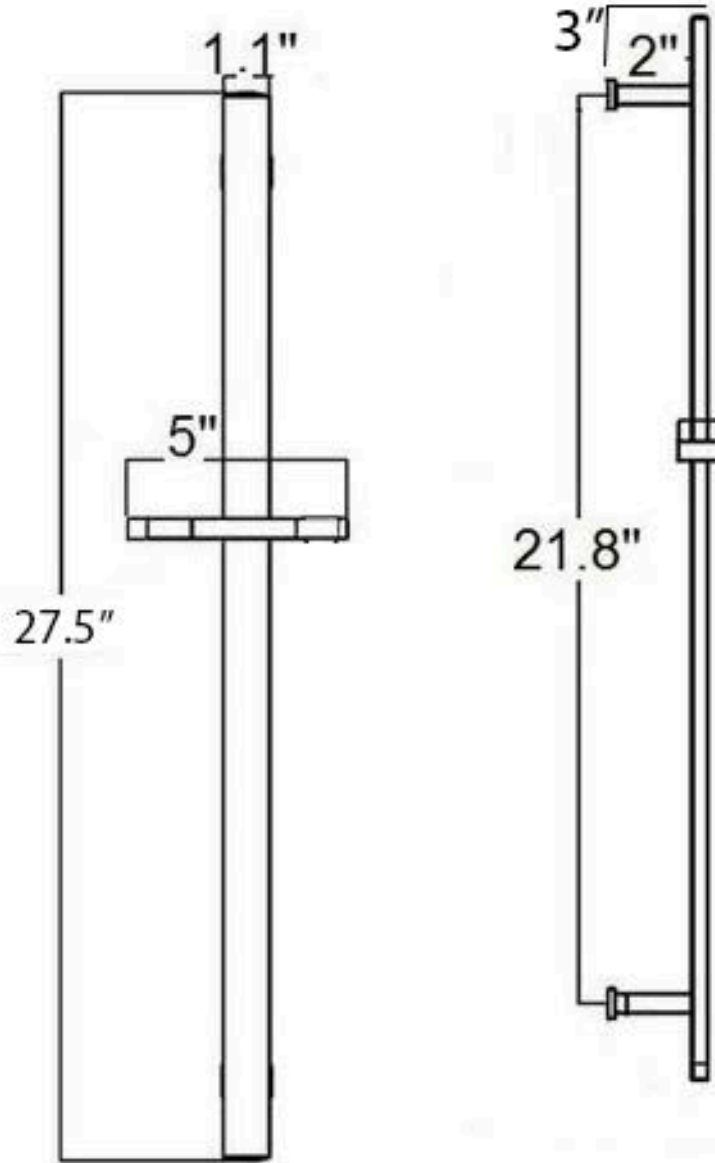

bathonomyHandShower

Luk 2

Hand Shower Column - Wall Mount - 27"

Features

Shower bar without accessories Luk 2 family. Made in full brass this bar will make your shower look like the first day resisting the passage of time. It has of support for the hand shower adjustable in height and with head adjustable in inclination. Complete this bar with the necessary accessories from our Luk 2 or Cubic series. Available in different finishes.

- Support for hand shower adjustable in height and inclination.
- Made in full brass.
- You need to complete this product with hose, connector and hand shower.

Material

- Premium material construction with metal handle ensures reliability and durability.
- BATHONOMY finishes resist corrosion and tarnishing.
- Brass construction
- Silicone sharp nozzle easy to clean.

Dimensions

- W: 5.25" * H: 27.5" * D: 3"

Weight

- 2.7 lb.

Codes/Standards

JUM.HCL.LUK.27.00.BR.BNI

BATHONOMY Faucet Lifetime Limited Warranty

See website for detailed warranty information.

bathonomy HandShower

Luk 2

Hand Shower Column - Wall Mount -
27"

Technical Information

All product dimensions are nominal.

Notes

Install the product according to the installation guide.