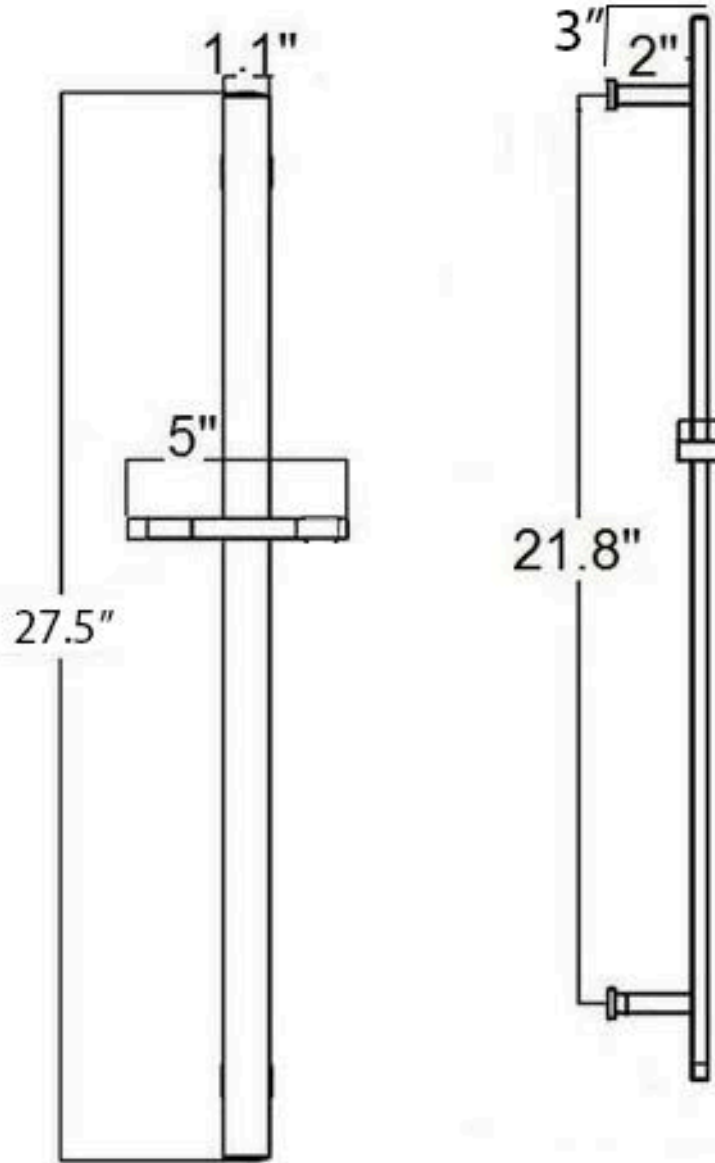

bathonomyHandShower

Luk 2

Hand Shower Column - Wall Mount - 27"

Features

Shower bar without accessories Luk 2 family. Made in full brass this bar will make your shower look like the first day resisting the passage of time. It has of support for the hand shower adjustable in height and with head adjustable in inclination. Complete this bar with the necessary accessories from our Luk 2 or Cubic series.

- Support for hand shower adjustable in height and inclination.
- Made in full brass.
- You need to complete this product with hose,connector and hand shower.

Material

- Premium material construction with metal handle ensures reliability and durability.
- BATHONOMY finishes resist corrosion and tarnishing.
- Brass construction

Dimensions

- W: 5.25" * H: 27.5" * D: 3"

Weight

- 2.7 lb.

Codes/Standards

JUM.HCL.LUK.27.00.BR.BLK

BATHONOMY Faucet Lifetime Limited Warranty

See website for detailed warranty information.

bathonomy HandShower

Luk 2

Hand Shower Column - Wall Mount -
27"

Technical Information

All product dimensions are nominal.

Notes

Install the product according to the installation guide.