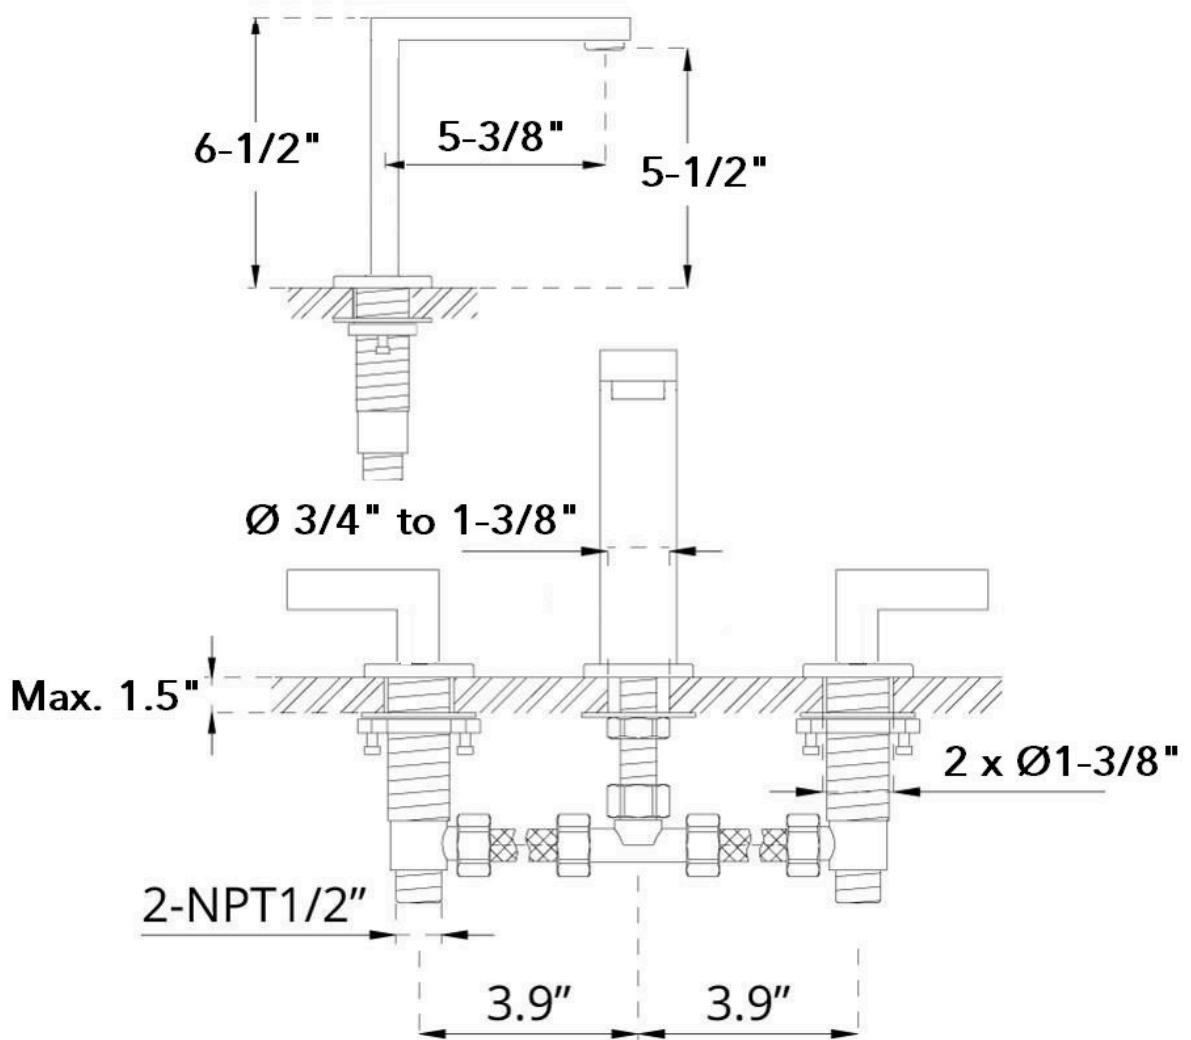

bathonomy Bathroom Faucet

Line Widespread Bathroom Faucet - Widespread - 6"

Technical Information

All product dimensions are nominal.

Shower head included: No
Shower arm: No

Notes

Install the product according to the installation guide.