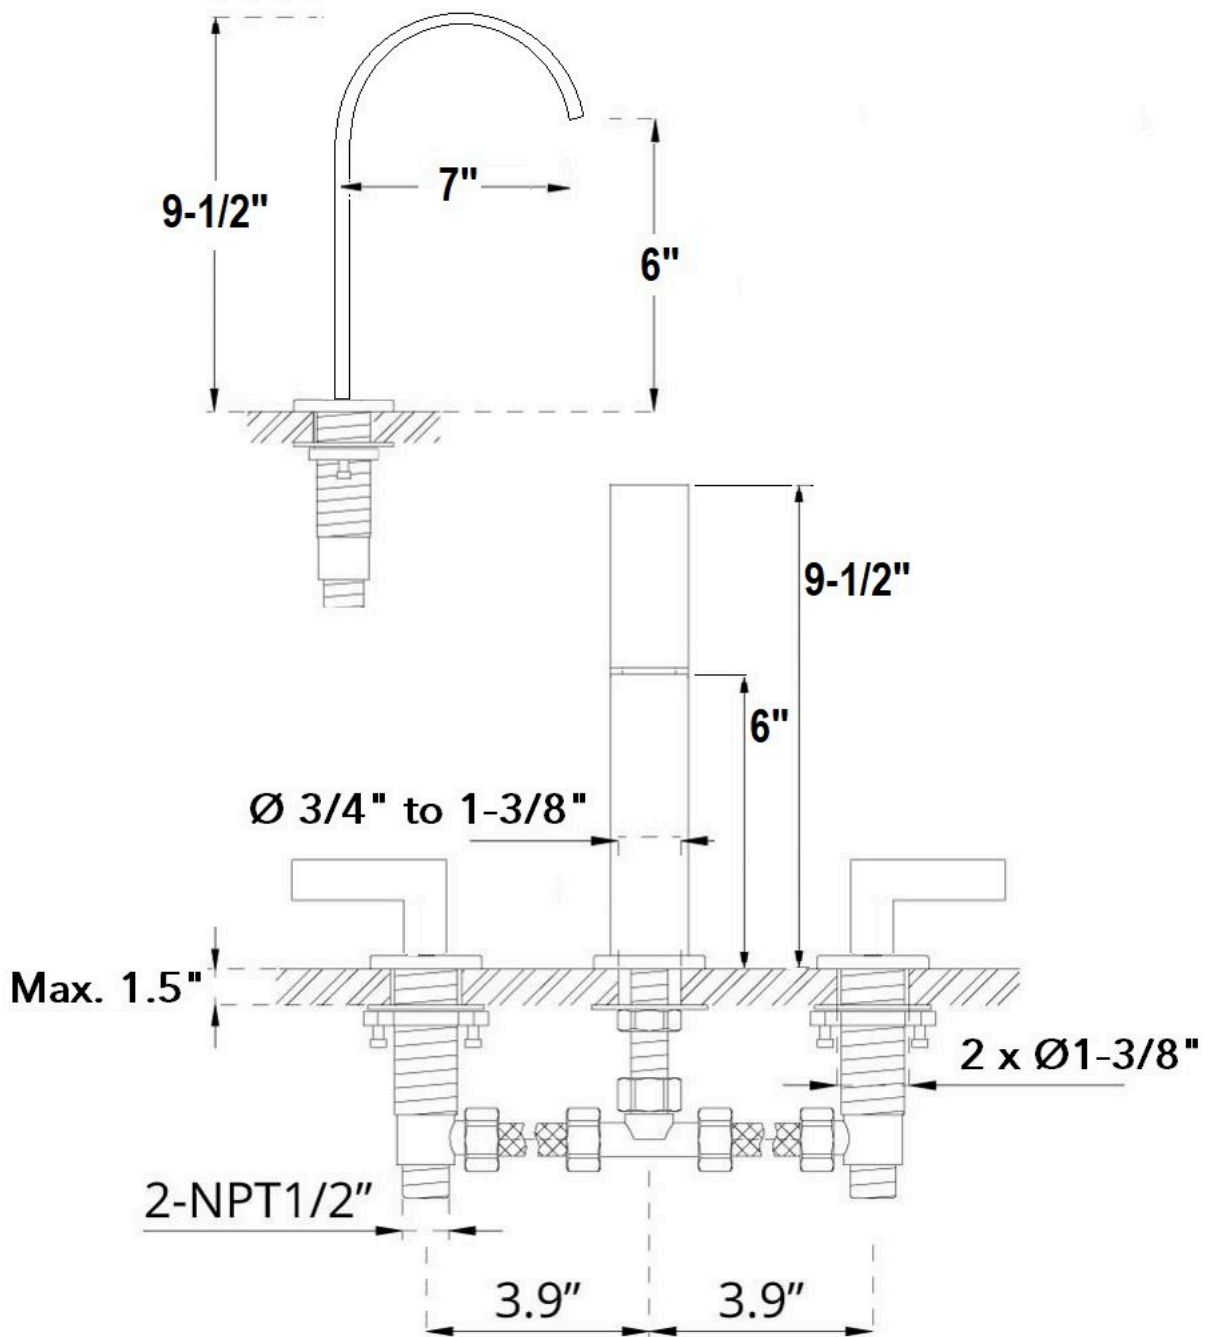

bathonomy Bathroom Faucet

Line2 Bathroom Faucet - Widespread - 8"

Description

Deliver a sense of eye-catching designer style to any bathroom area with this Line2 family widespread bathroom faucet. Constructed from solid brass to ensure impressive durability, the widespread faucet boasts a top-quality finish and a stunning modern design. Also utilizing ceramic disc technology to prevent leaks and drips, the faucet is suitable for installation with all plumbing systems

Features

- 8 to 16 inch installation
- Ceramic cartridge 3/4 inch
- Flow rate: 1.2 gpm @ 60 psi / 4.5 Lmin @ 414 kPa
- Deck thickness: Max 1.8 inch
- Hose included for valve and spout connection. 1/2 inch female NPT 12 inch length
- Finish/Color: Brushed Nickel

Material

- Premium material construction with metal handle ensures reliability and durability.
- BATHONOMY finishes resist corrosion and tarnishing.
- Brass

Dimensions

- W: 13.5" * H: 9.5" * D: 7.75"

Weight

Color Code Description

	BNI	Brushed Nickel
	MBL	Matt Black
	PCH	Polished Chrome
	SBR	Satin Brass

bathonomy Bathroom Faucet

Line2 Bathroom Faucet - Widespread - 8"

Technical Information

All product dimensions are nominal.