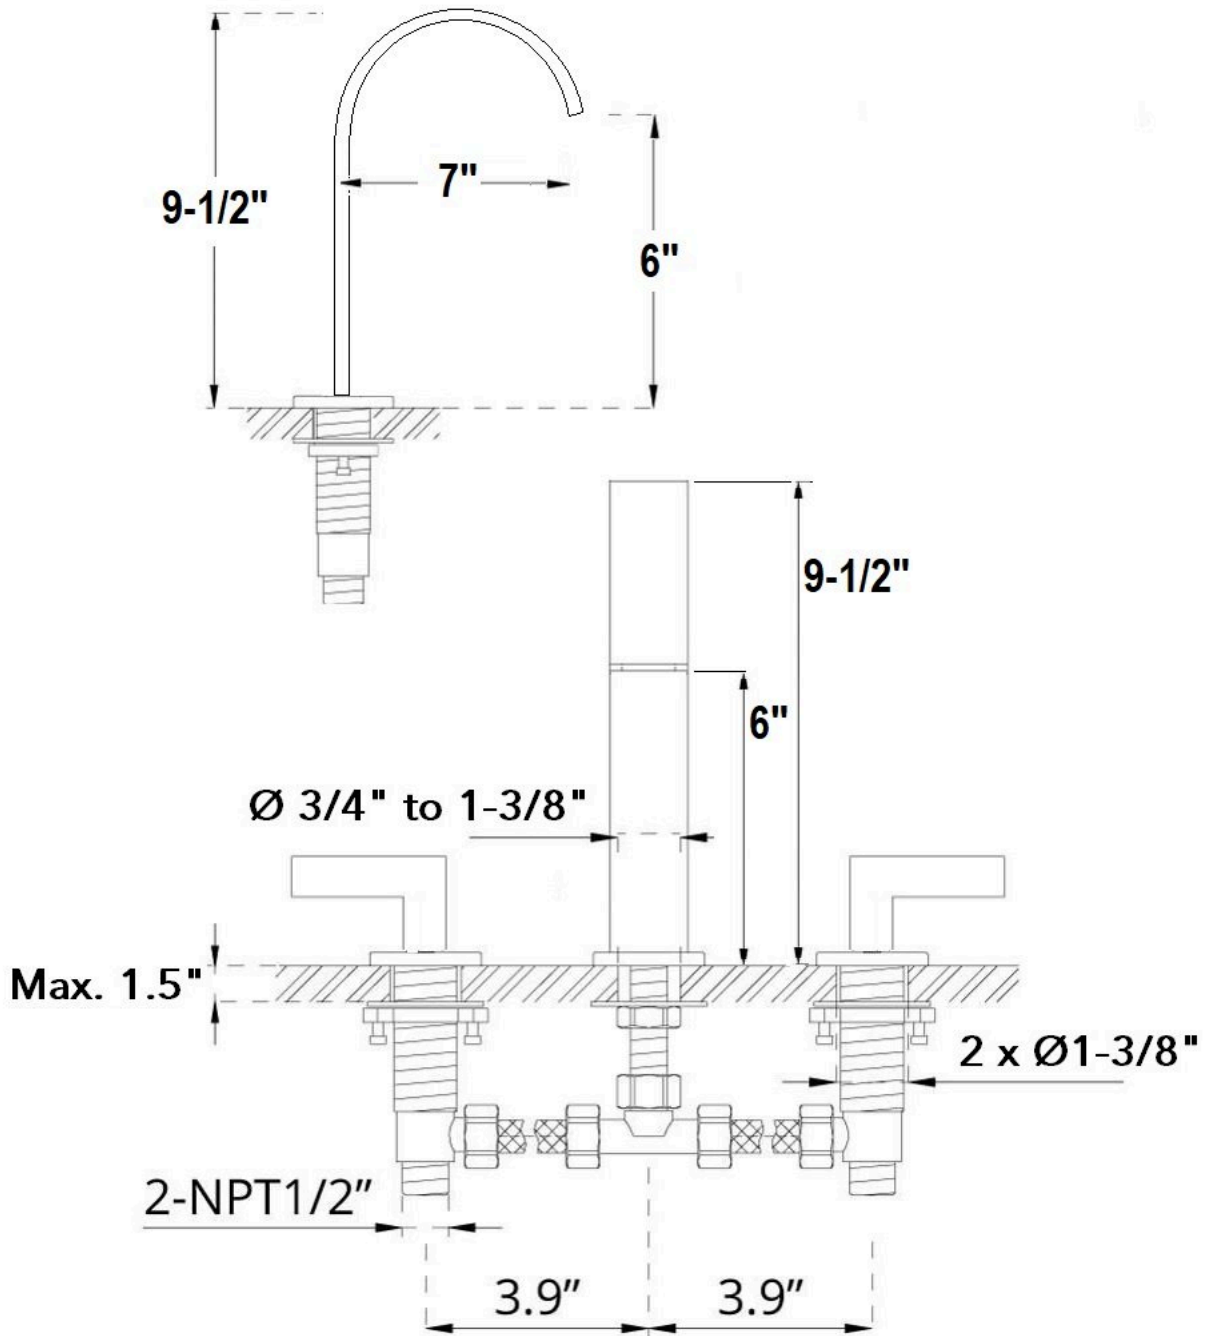

Features

- Widespread faucet
- 8 to 16 inch installation
- Ceramic cartridge 3/4 inch
- Flow rate: 1.2 gpm @ 60 psi / 4.5 Lmin @ 414 kPa
- Deck thickness: Max 1.8 inch
- Finish/Color: Matt Black.

Material

- Premium material construction with metal handle ensures reliability and durability.
- BATHONOMY finishes resist corrosion and tarnishing.
- Brass

Dimensions

- W: 13.5" * H: 9.5" * D: 7.75"

Weight

- 4.9 lb

IAPMO file number: 8659 (for more info visit: <http://pld.iapmo.org/default.aspx>)

SKU for iapmo search LTA1010

bathonomy Bathroom Faucet

Line 2 Bathroom Faucet - Widespread - 8"

Technical Information

All product dimensions are nominal.

Shower head included: No
Shower arm: No

Notes

Install the product according to the installation guide.