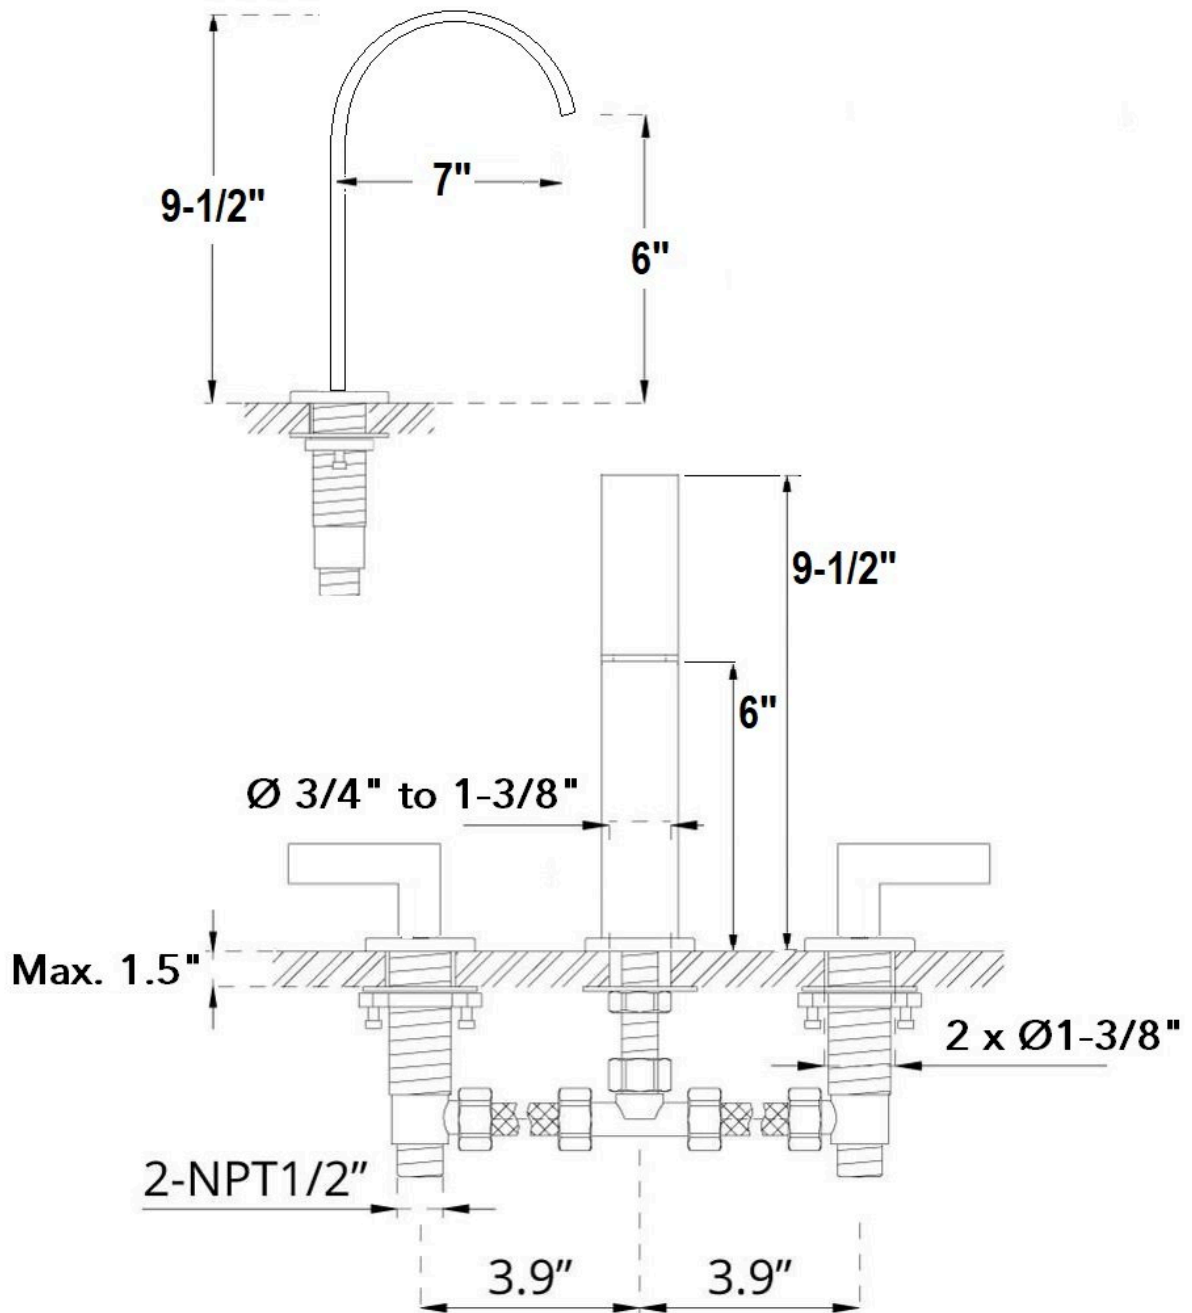

Technical Information

All product dimensions are nominal.

- Shower head included: No
- Shower arm: No

Notes

Install the product according to the installation guide.