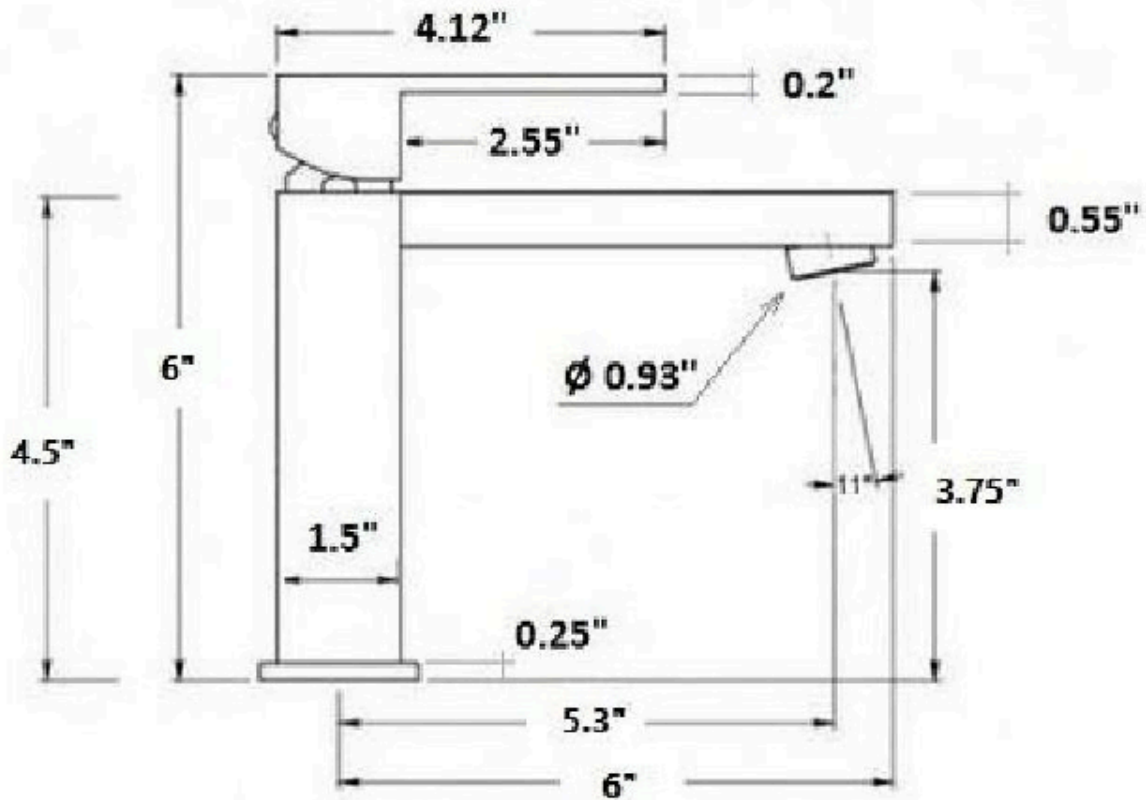

Features

- One piece cartridge mixer with ceramic discs.
- Cartridge diameter 1 inch.
- 3/8 compression stainless steel flexible connections.
- Minimum dynamic pressure: 0.5 Bar (7 1/4 Psi).
- Maximum operational pressure: 10 Bar (145 Psi)
- 4.5 l/min @ 4.14 Bar (1.2 gpm @ 60 Psi)
- Finish/Color: Polished Chrome

Material

- BATHONOMY finishes resist corrosion and tarnishing.
- Brass

Dimensions

- W: 1.37" * H: 6" * D: 7"

Weight

- 4.4 lb.

Codes/Standards

INJ.BAF.DEV.06.00.BR.PCH

bathonomy Bathroom Faucet

Devon Bathroom Faucet - Single Hole - 6"

Technical Information

All product dimensions are nominal.

Shower head included: No

Shower arm: No

Notes

Install the product according to the installation guide.