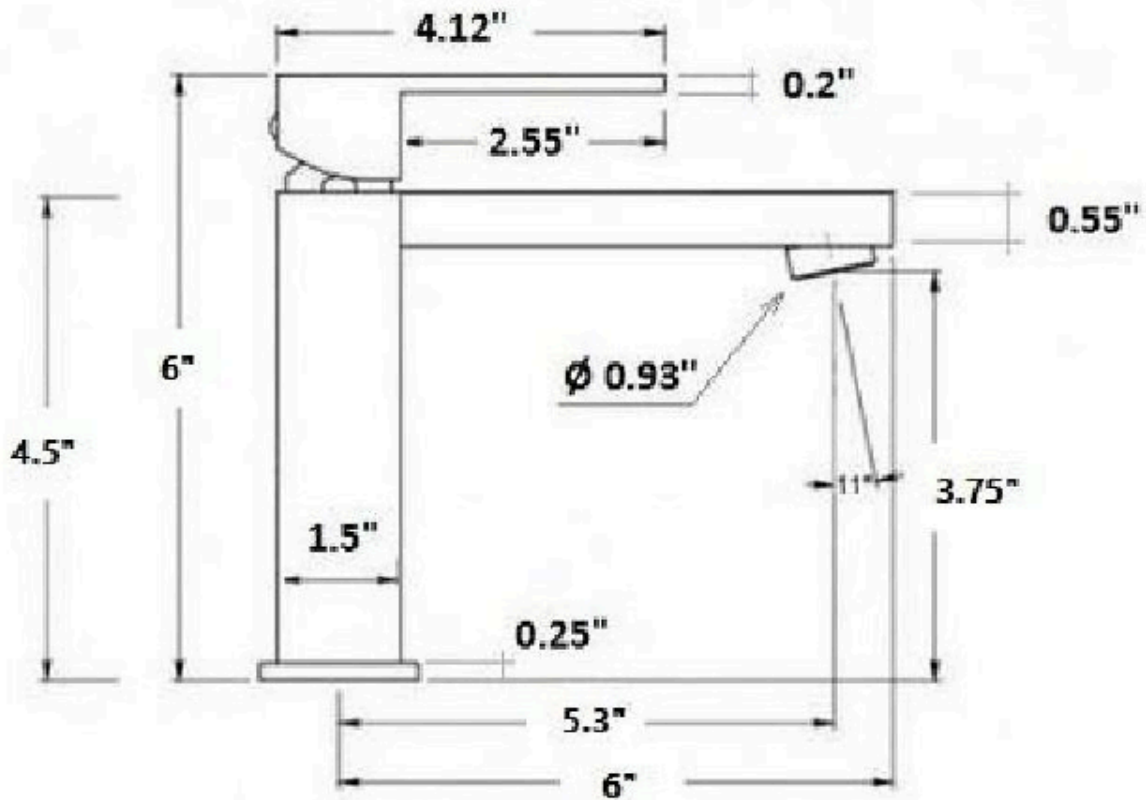

Features

- One piece cartridge mixer with ceramic discs.
- Cartridge diameter 1 inch.
- 3/8 compression stainless steel flexible connections.
- Minimum dynamic pressure: 0.5 Bar (7 1/4 Psi).
- Maximum operational pressure: 10 Bar (145 Psi)
- 4.5 l/min @ 4.14 Bar (1.2 gpm @ 60 Psi)
- Finish/Color: Brushed Nickel

Material

- BATHONOMY finishes resist corrosion and tarnishing.
- Brass

Dimensions

- W: 1.37" * H: 6" * D: 7"

Weight

- 4.4 lb.

Codes/Standards

INJ.BAF.DEV.06.00.BR.BNI

bathonomy Bathroom Faucet

Devon Bathroom Faucet - Single Hole - 6"

Technical Information

All product dimensions are nominal.

Shower head included: No

Shower arm: No

Notes

Install the product according to the installation guide.